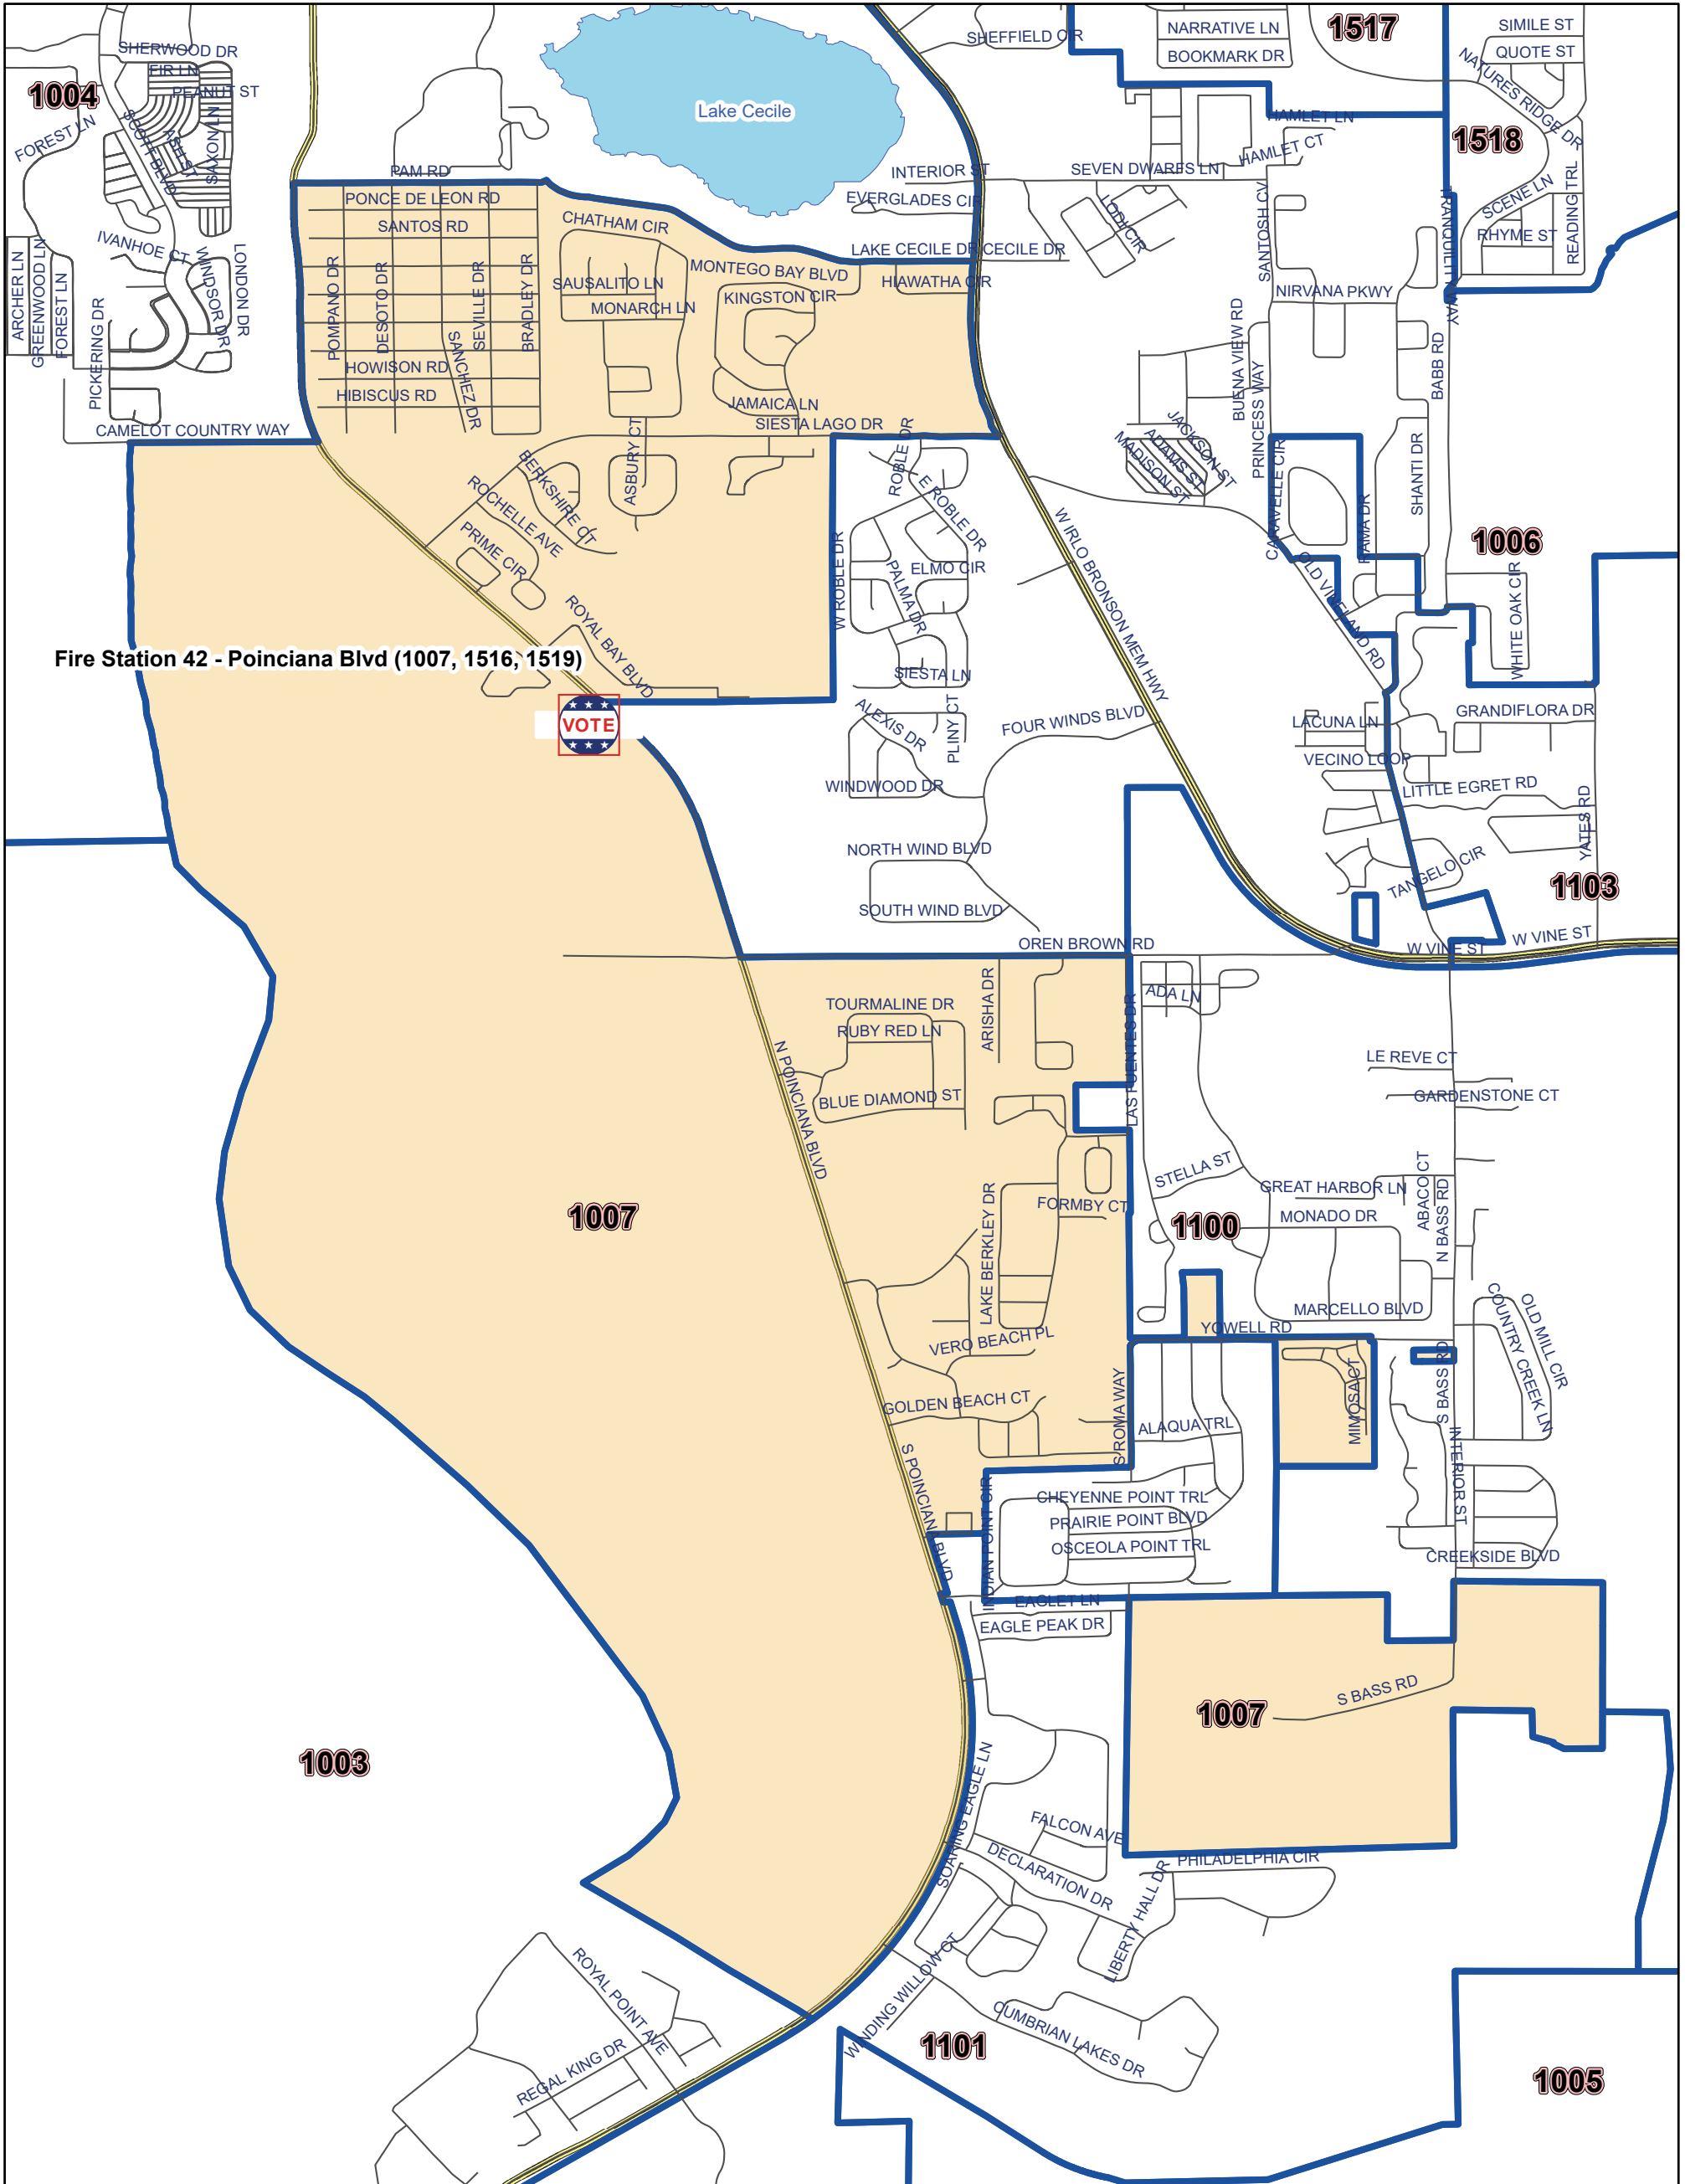

Osceola County Voting Precinct 1007

Vote Osceola
January 2024

MAP PRODUCED BY
THE OSCEOLA COUNTY
SUPERVISOR OF
ELECTIONS OFFICE.

Polling Location:
Fire Station 42 - Poinciana Blvd.
2000 N. Poinciana Blvd.
Kissimmee, FL 34746

DISCLAIMER: Precinct boundaries may not have been modified to include the latest annexations within the cities of Kissimmee and St. Cloud. Any questions as to the precinct boundaries in these areas should be directed to the Osceola County Supervisor of Elections Office.