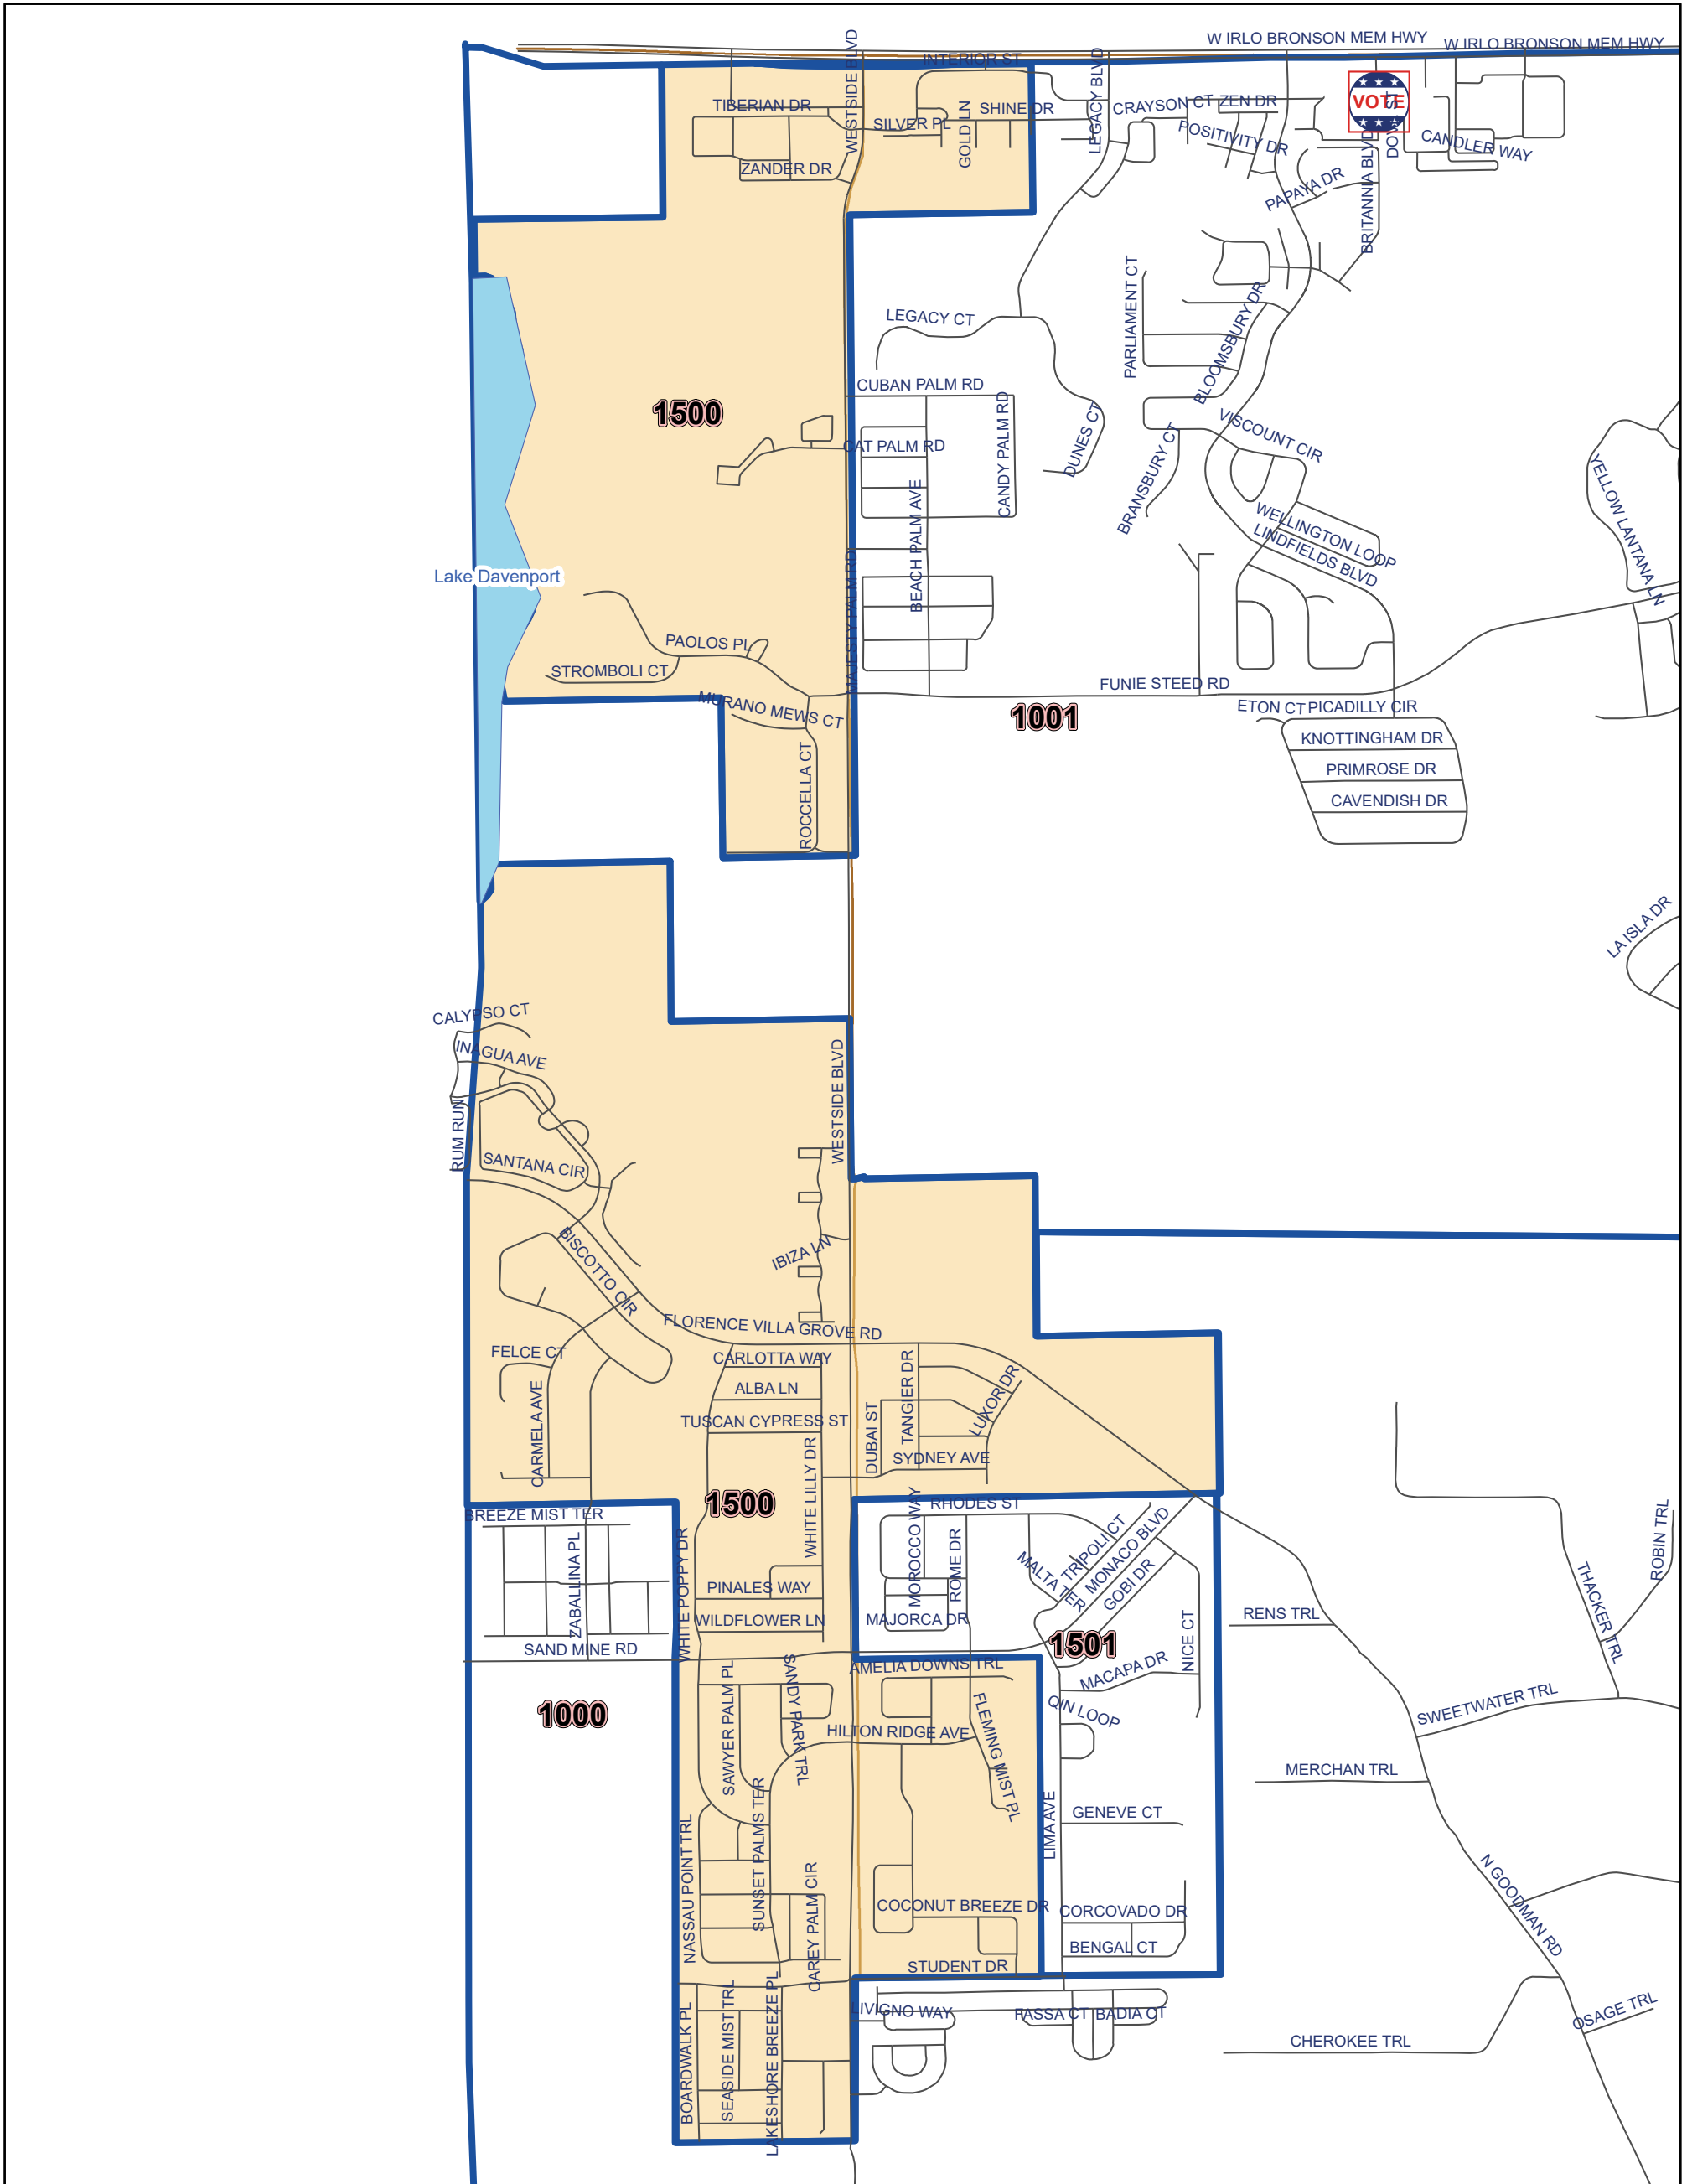

Osceola County Voting Precinct 1500

POLLING LOCATION NOT SHOWN WITHIN THE BOUNDARY OF THIS PRECINCT

MAP PRODUCED BY
THE OSCEOLA COUNTY
SUPERVISOR OF
ELECTIONS OFFICE.

Polling Location:
Fire Station 71 - W192
8706 W Irlo Bronson Memorial Hwy.
Kissimmee, FL 34747

DISCLAIMER: Precinct boundaries may not have been modified to include the latest annexations within the cities of Kissimmee and St. Cloud. Any questions as to the precinct boundaries in these areas should be directed to the Osceola County Supervisor of Elections Office.