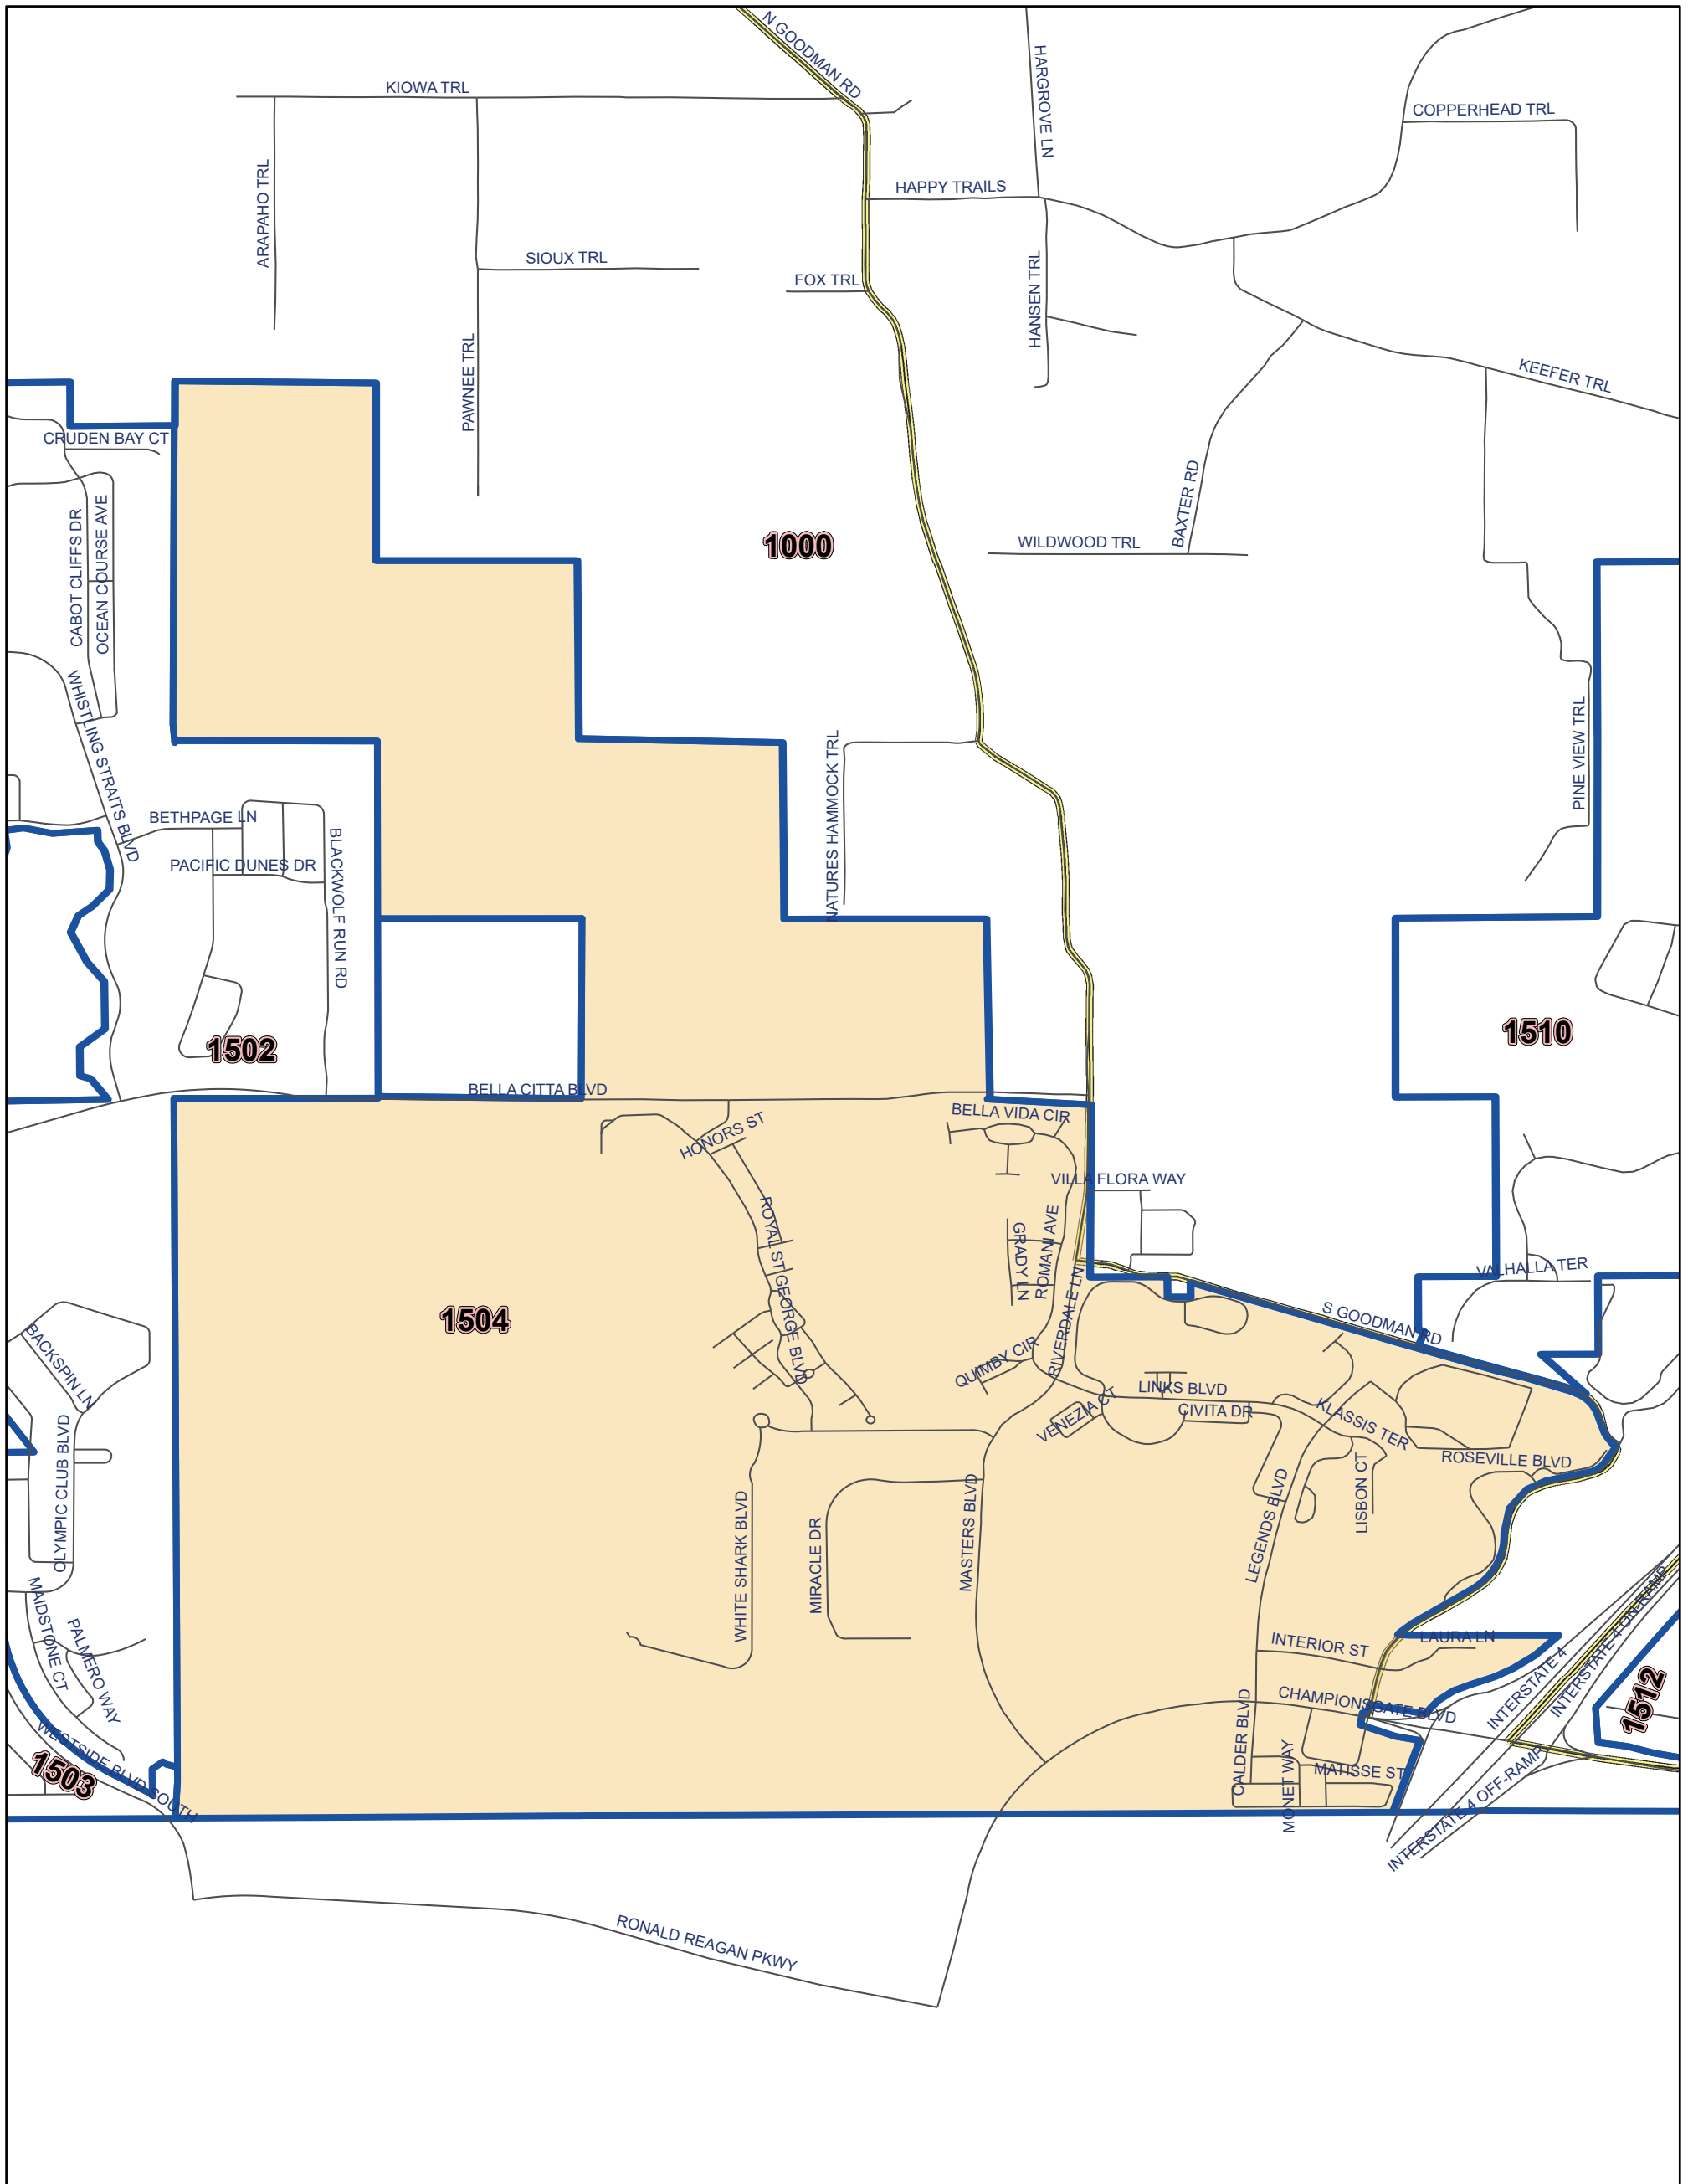

Osceola County Voting Precinct 1504

POLLING LOCATION NOT SHOWN WITHIN THE BOUNDARY OF THIS PRECINCT

MAP PRODUCED BY
THE OSCEOLA COUNTY
SUPERVISOR OF
ELECTIONS OFFICE.

Polling Location:
Fire Station 73 - Reunion
7855 Osceola Polk Line Rd.
Davenport, FL 33896

DISCLAIMER: Precinct boundaries may not have been modified to include the latest annexations within the cities of Kissimmee and St. Cloud. Any questions as to the precinct boundaries in these areas should be directed to the Osceola County Supervisor of Elections Office.