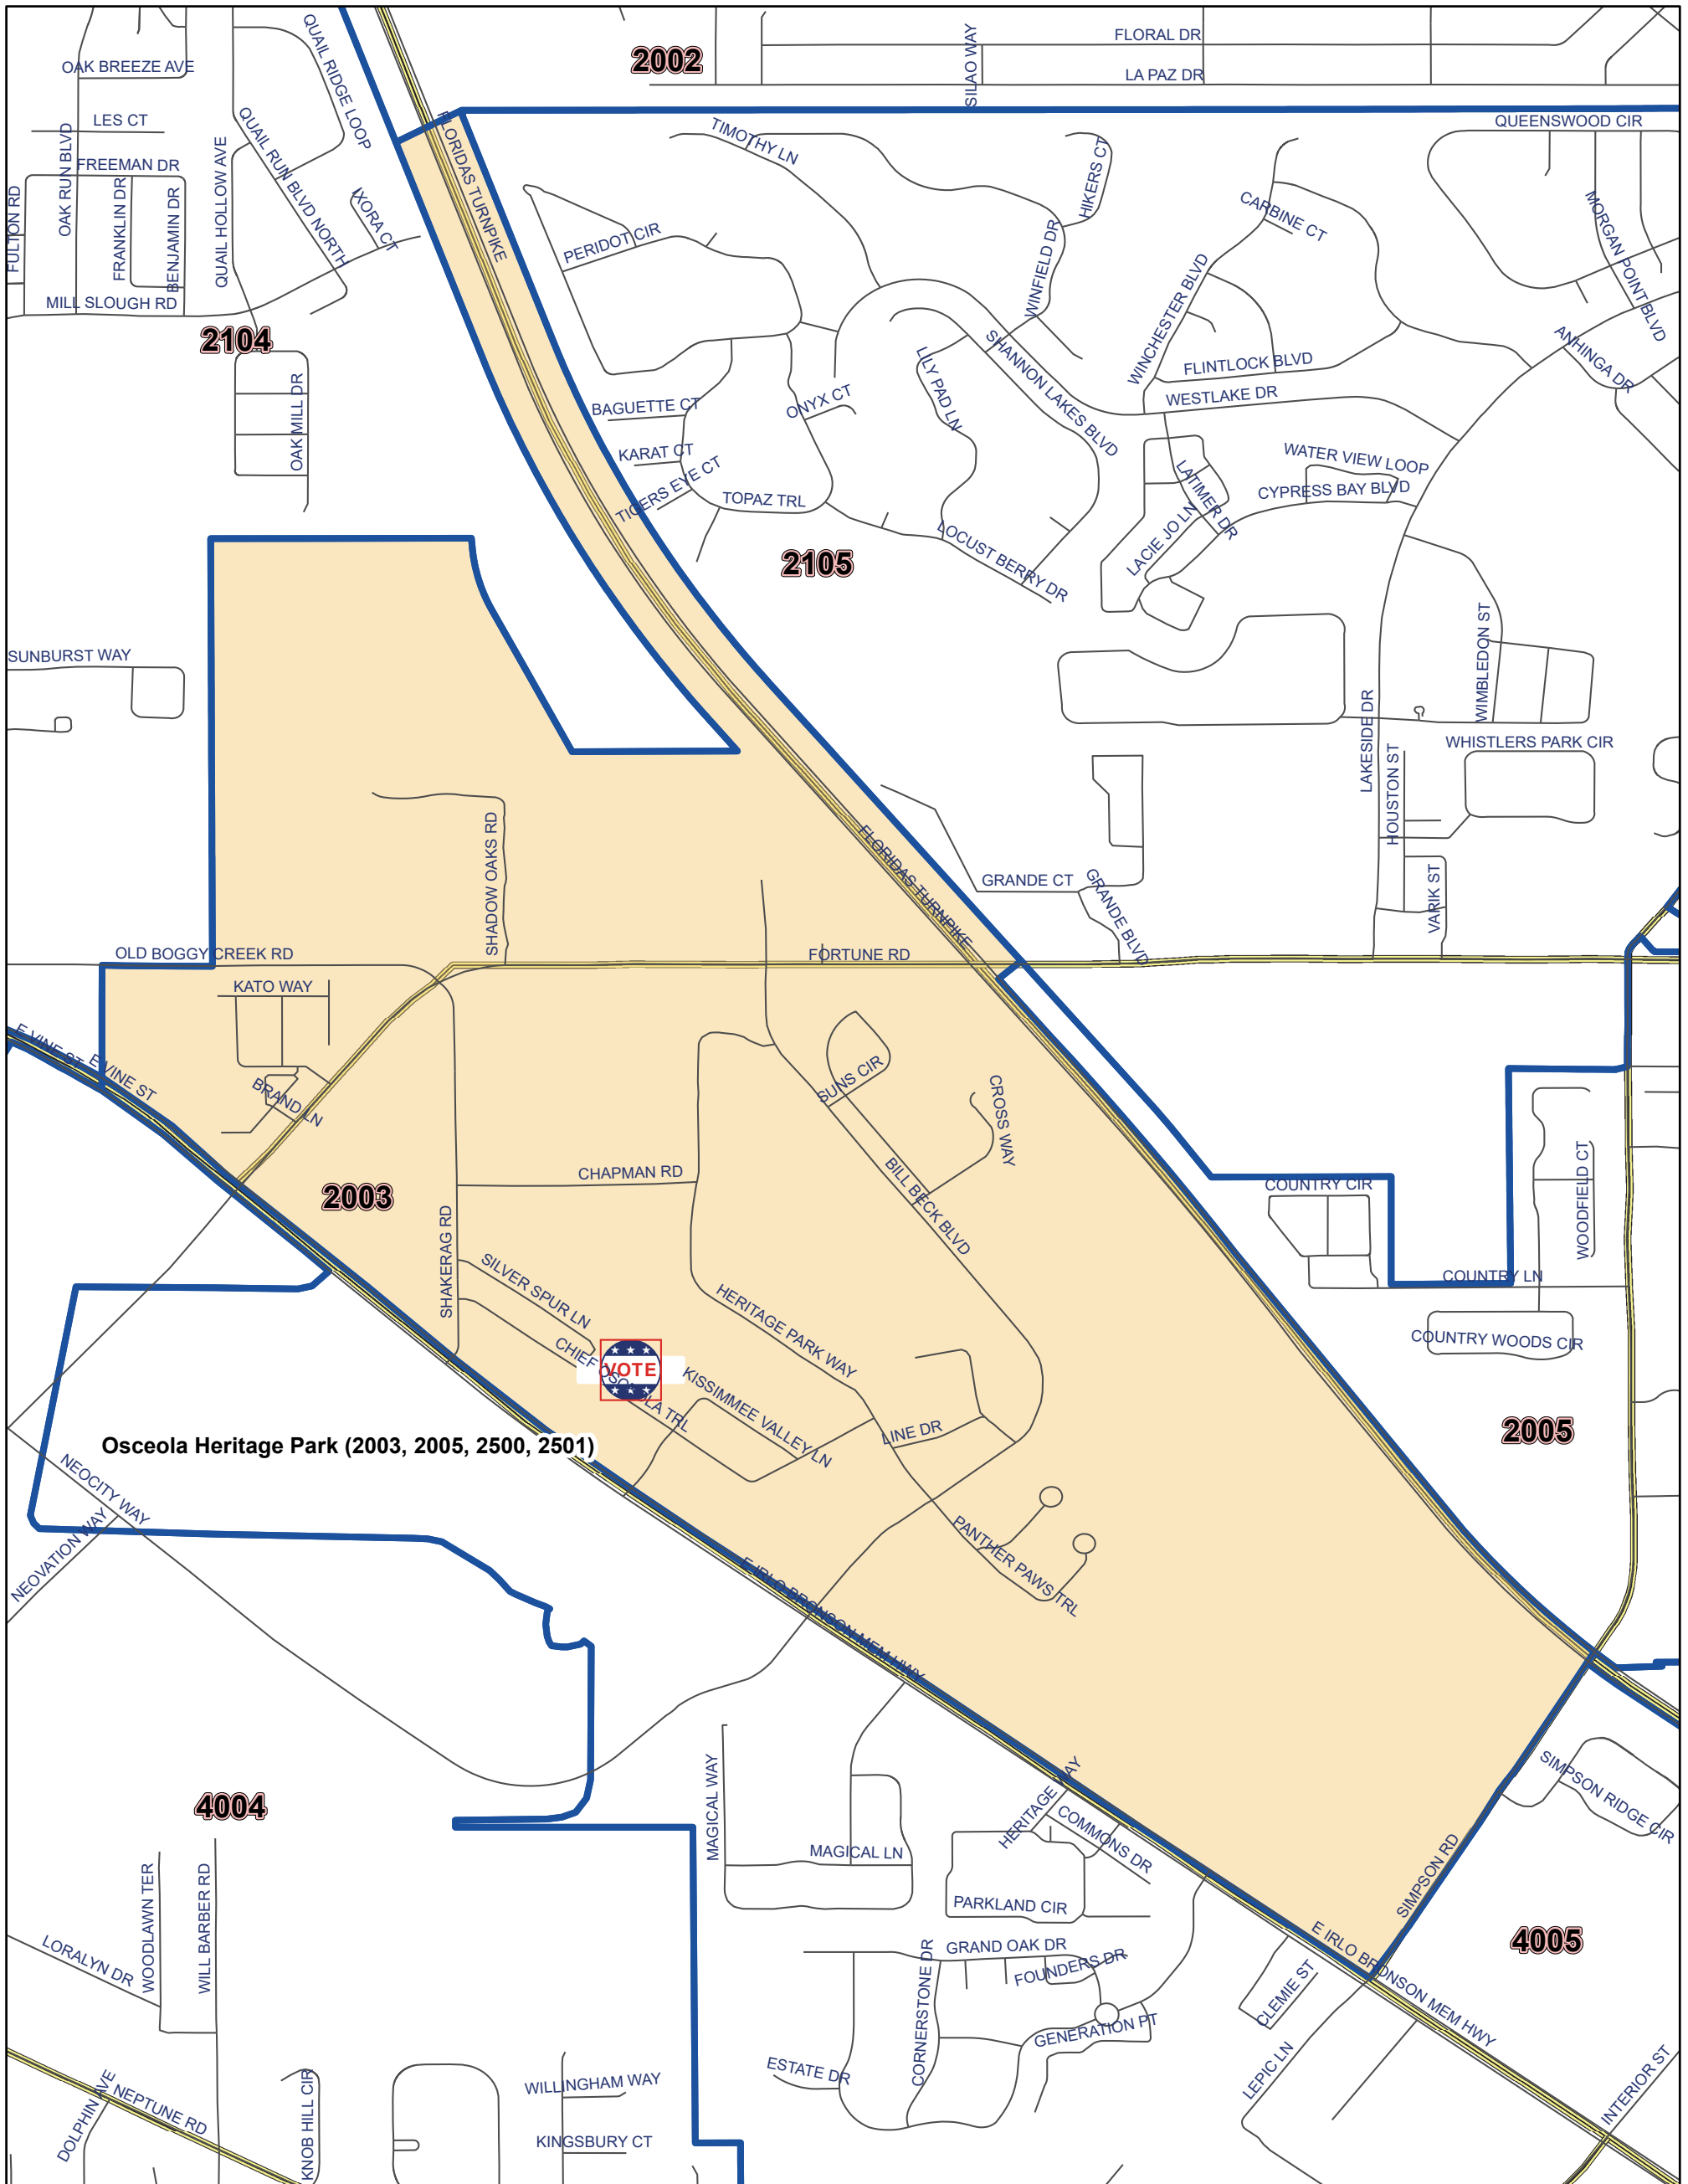

Osceola County Voting Precinct 2003

Vote Osceola
January 2024

MAP PRODUCED BY
THE OSCEOLA COUNTY
SUPERVISOR OF
ELECTIONS OFFICE.

Polling Location:
Osceola Heritage Park
1901 Chief Osceola Trl.
Kissimmee, FL 34744

DISCLAIMER: Precinct boundaries may not have been modified to include the latest annexations within the cities of Kissimmee and St. Cloud. Any questions as to the precinct boundaries in these areas should be directed to the Osceola County Supervisor of Elections Office.