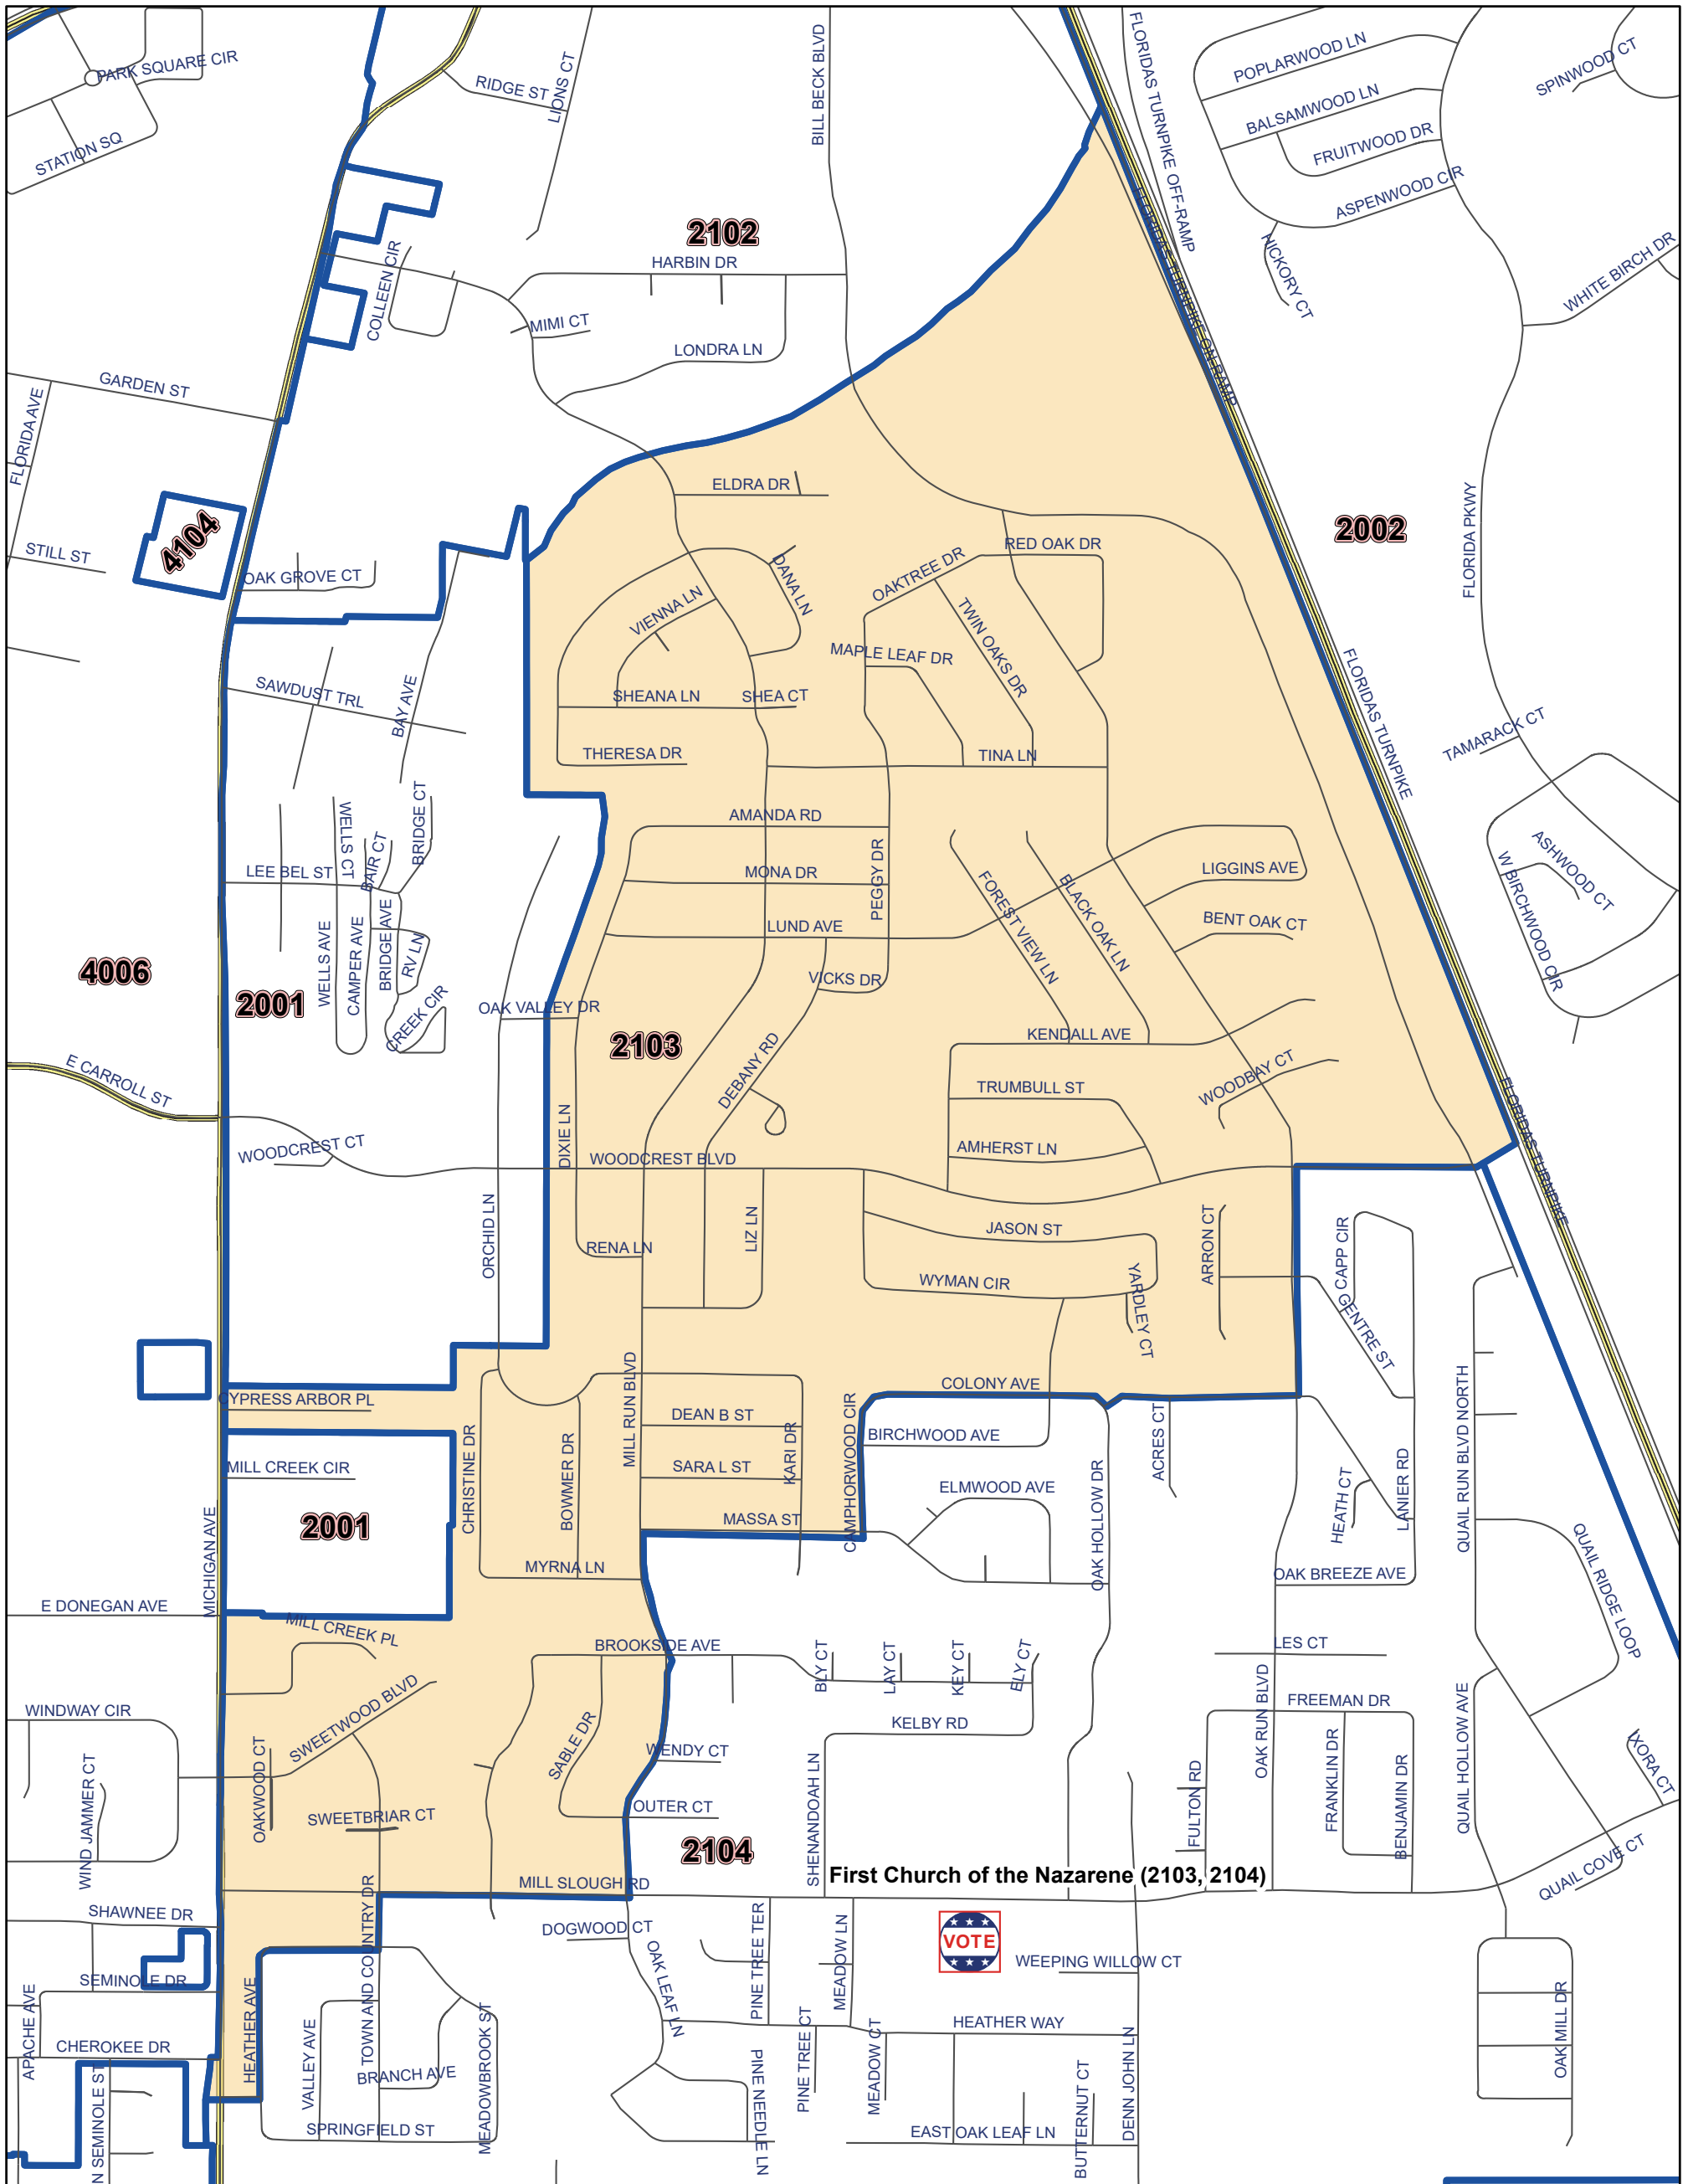

Osceola County Voting Precinct 2103

POLLING LOCATION NOT SHOWN WITHIN THE BOUNDARY OF THIS PRECINCT

MAP PRODUCED BY
THE OSCEOLA COUNTY
SUPERVISOR OF
ELECTIONS OFFICE.

Polling Location:
First Church of the Nazarene
1550 Mill Slough Rd.
Kissimmee, FL 34744

DISCLAIMER: Precinct boundaries may not have been modified to include the latest annexations within the cities of Kissimmee and St. Cloud. Any questions as to the precinct boundaries in these areas should be directed to the Osceola County Supervisor of Elections Office.