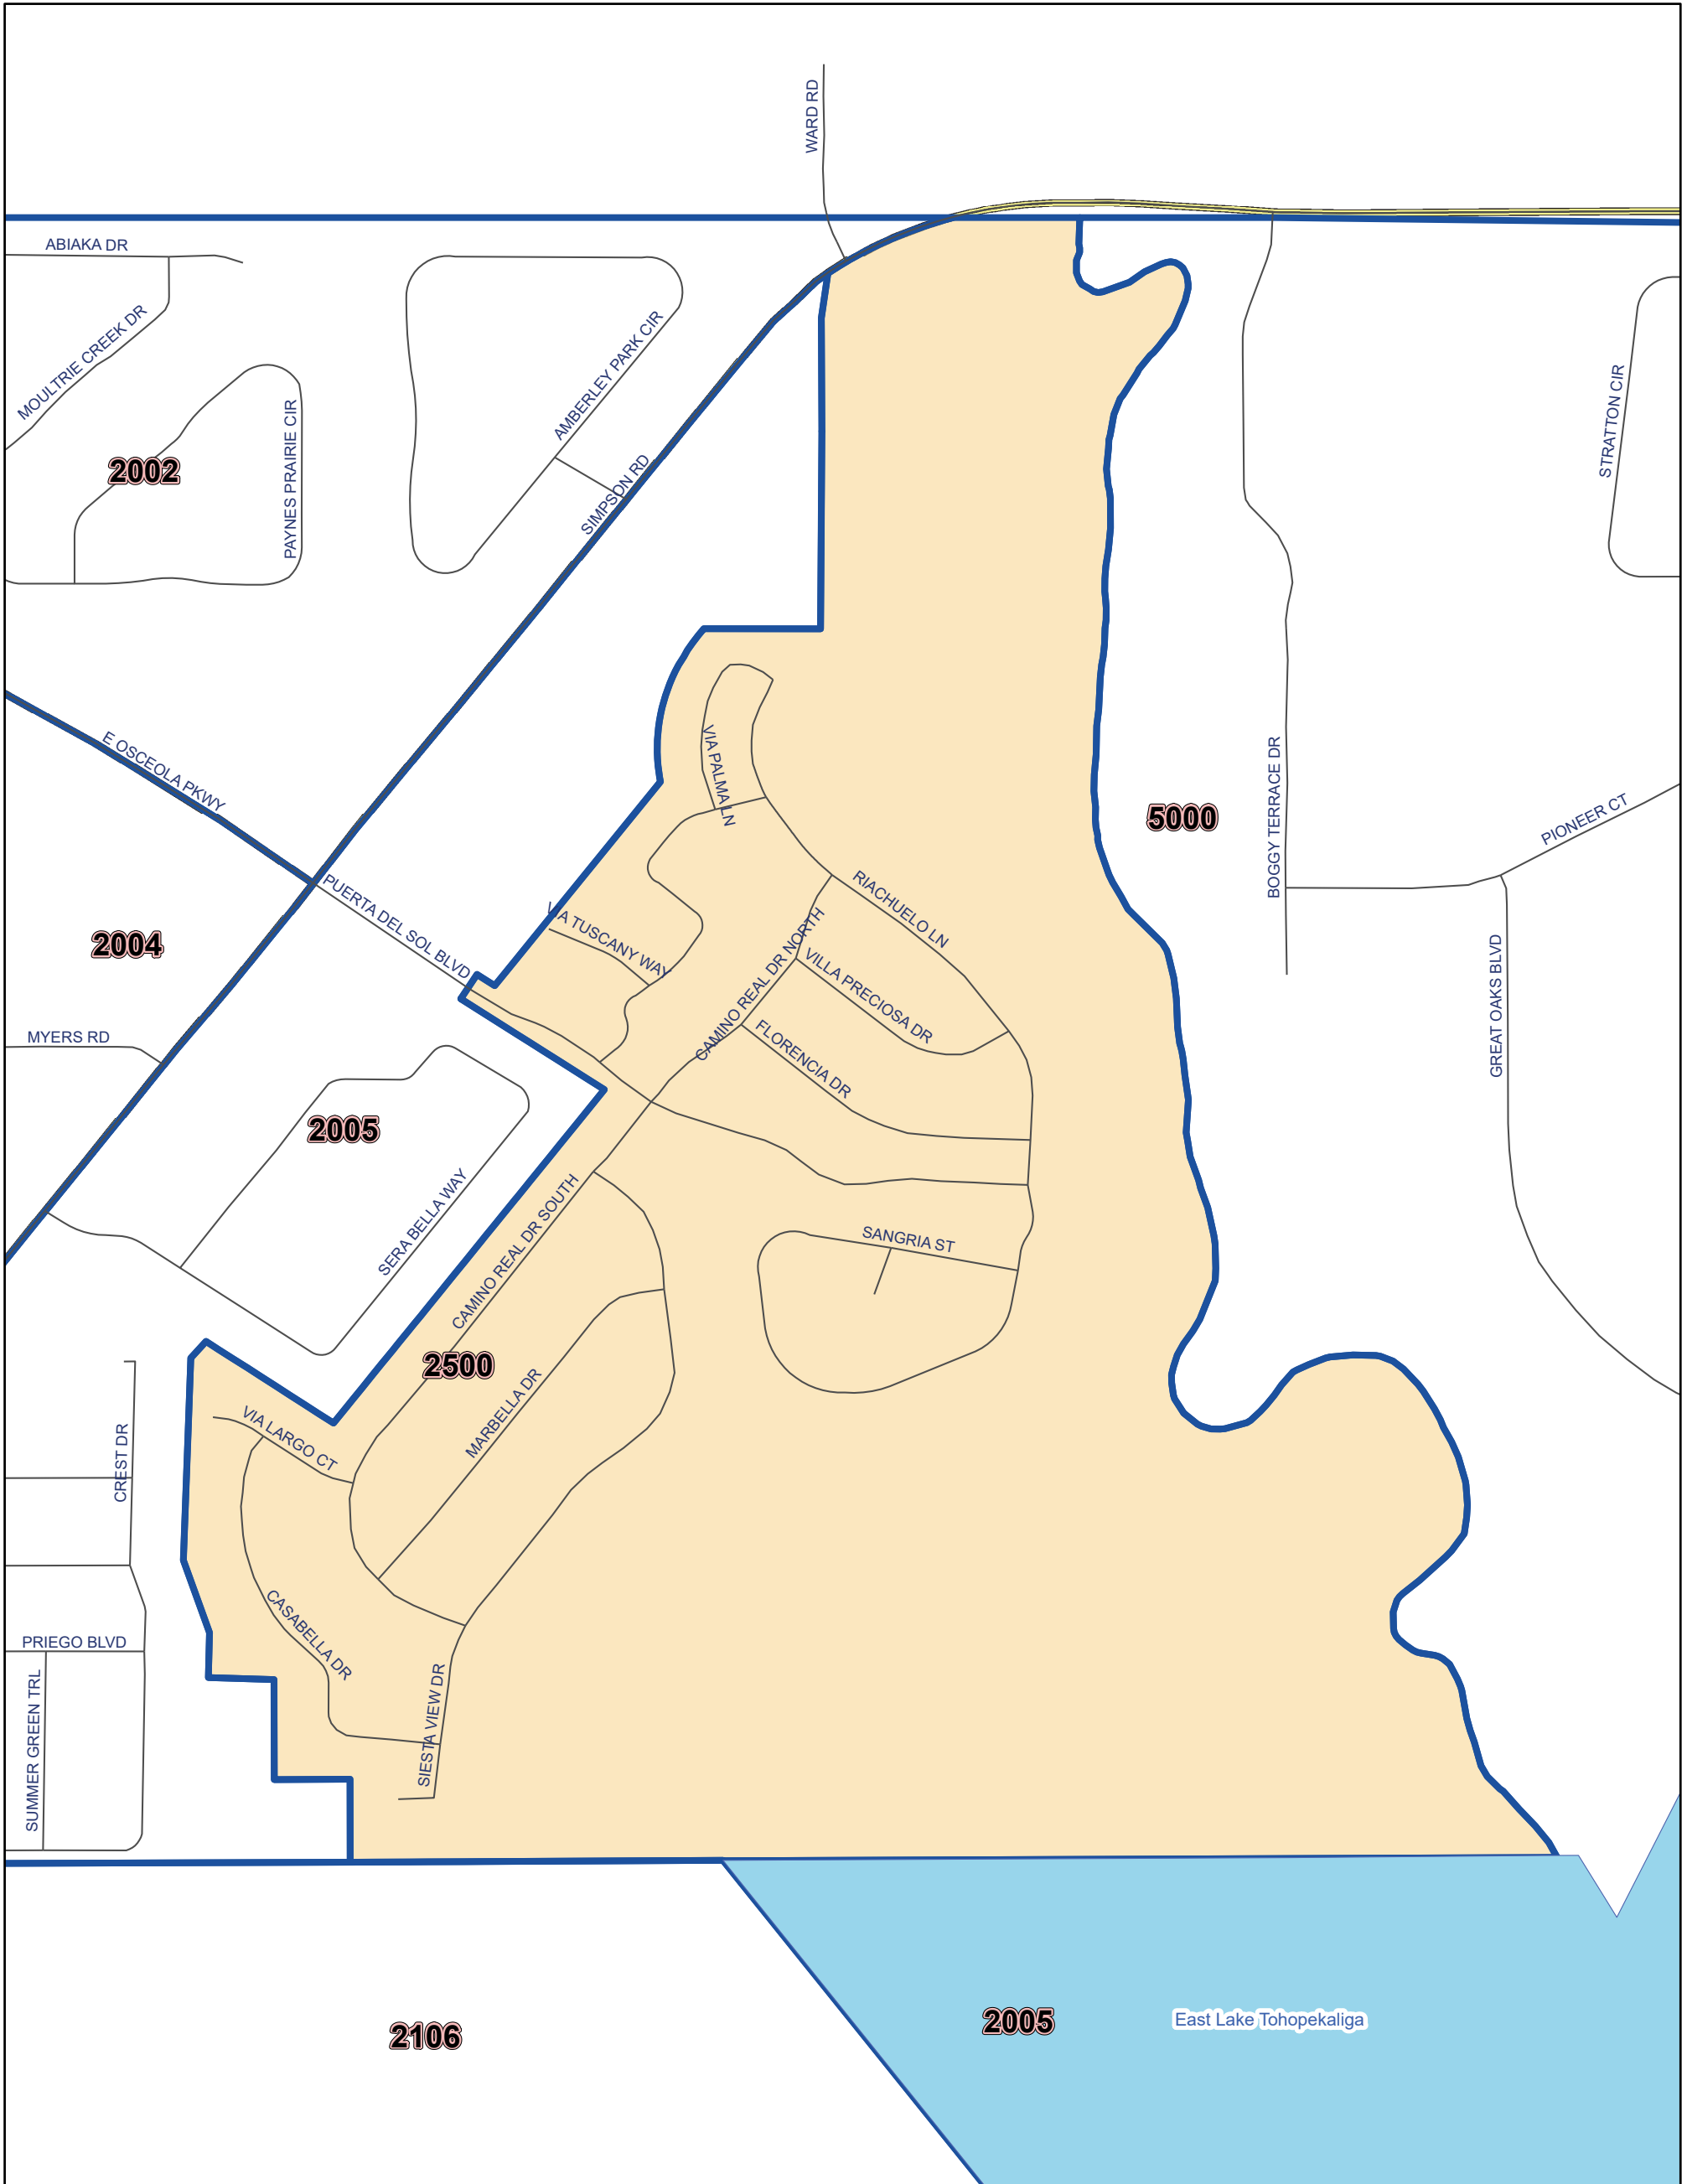

Osceola County Voting Precinct 2500

POLLING LOCATION NOT SHOWN WITHIN THE BOUNDARY OF THIS PRECINCT

Vote Osceola
January 2024

MAP PRODUCED BY
THE OSCEOLA COUNTY
SUPERVISOR OF
ELECTIONS OFFICE.

Polling Location:
Osceola Heritage Park
1901 Chief Osceola Trl.
Kissimmee, FL 34744

DISCLAIMER: Precinct boundaries may not have been modified to include the latest annexations within the cities of Kissimmee and St. Cloud. Any questions as to the precinct boundaries in these areas should be directed to the Osceola County Supervisor of Elections Office.