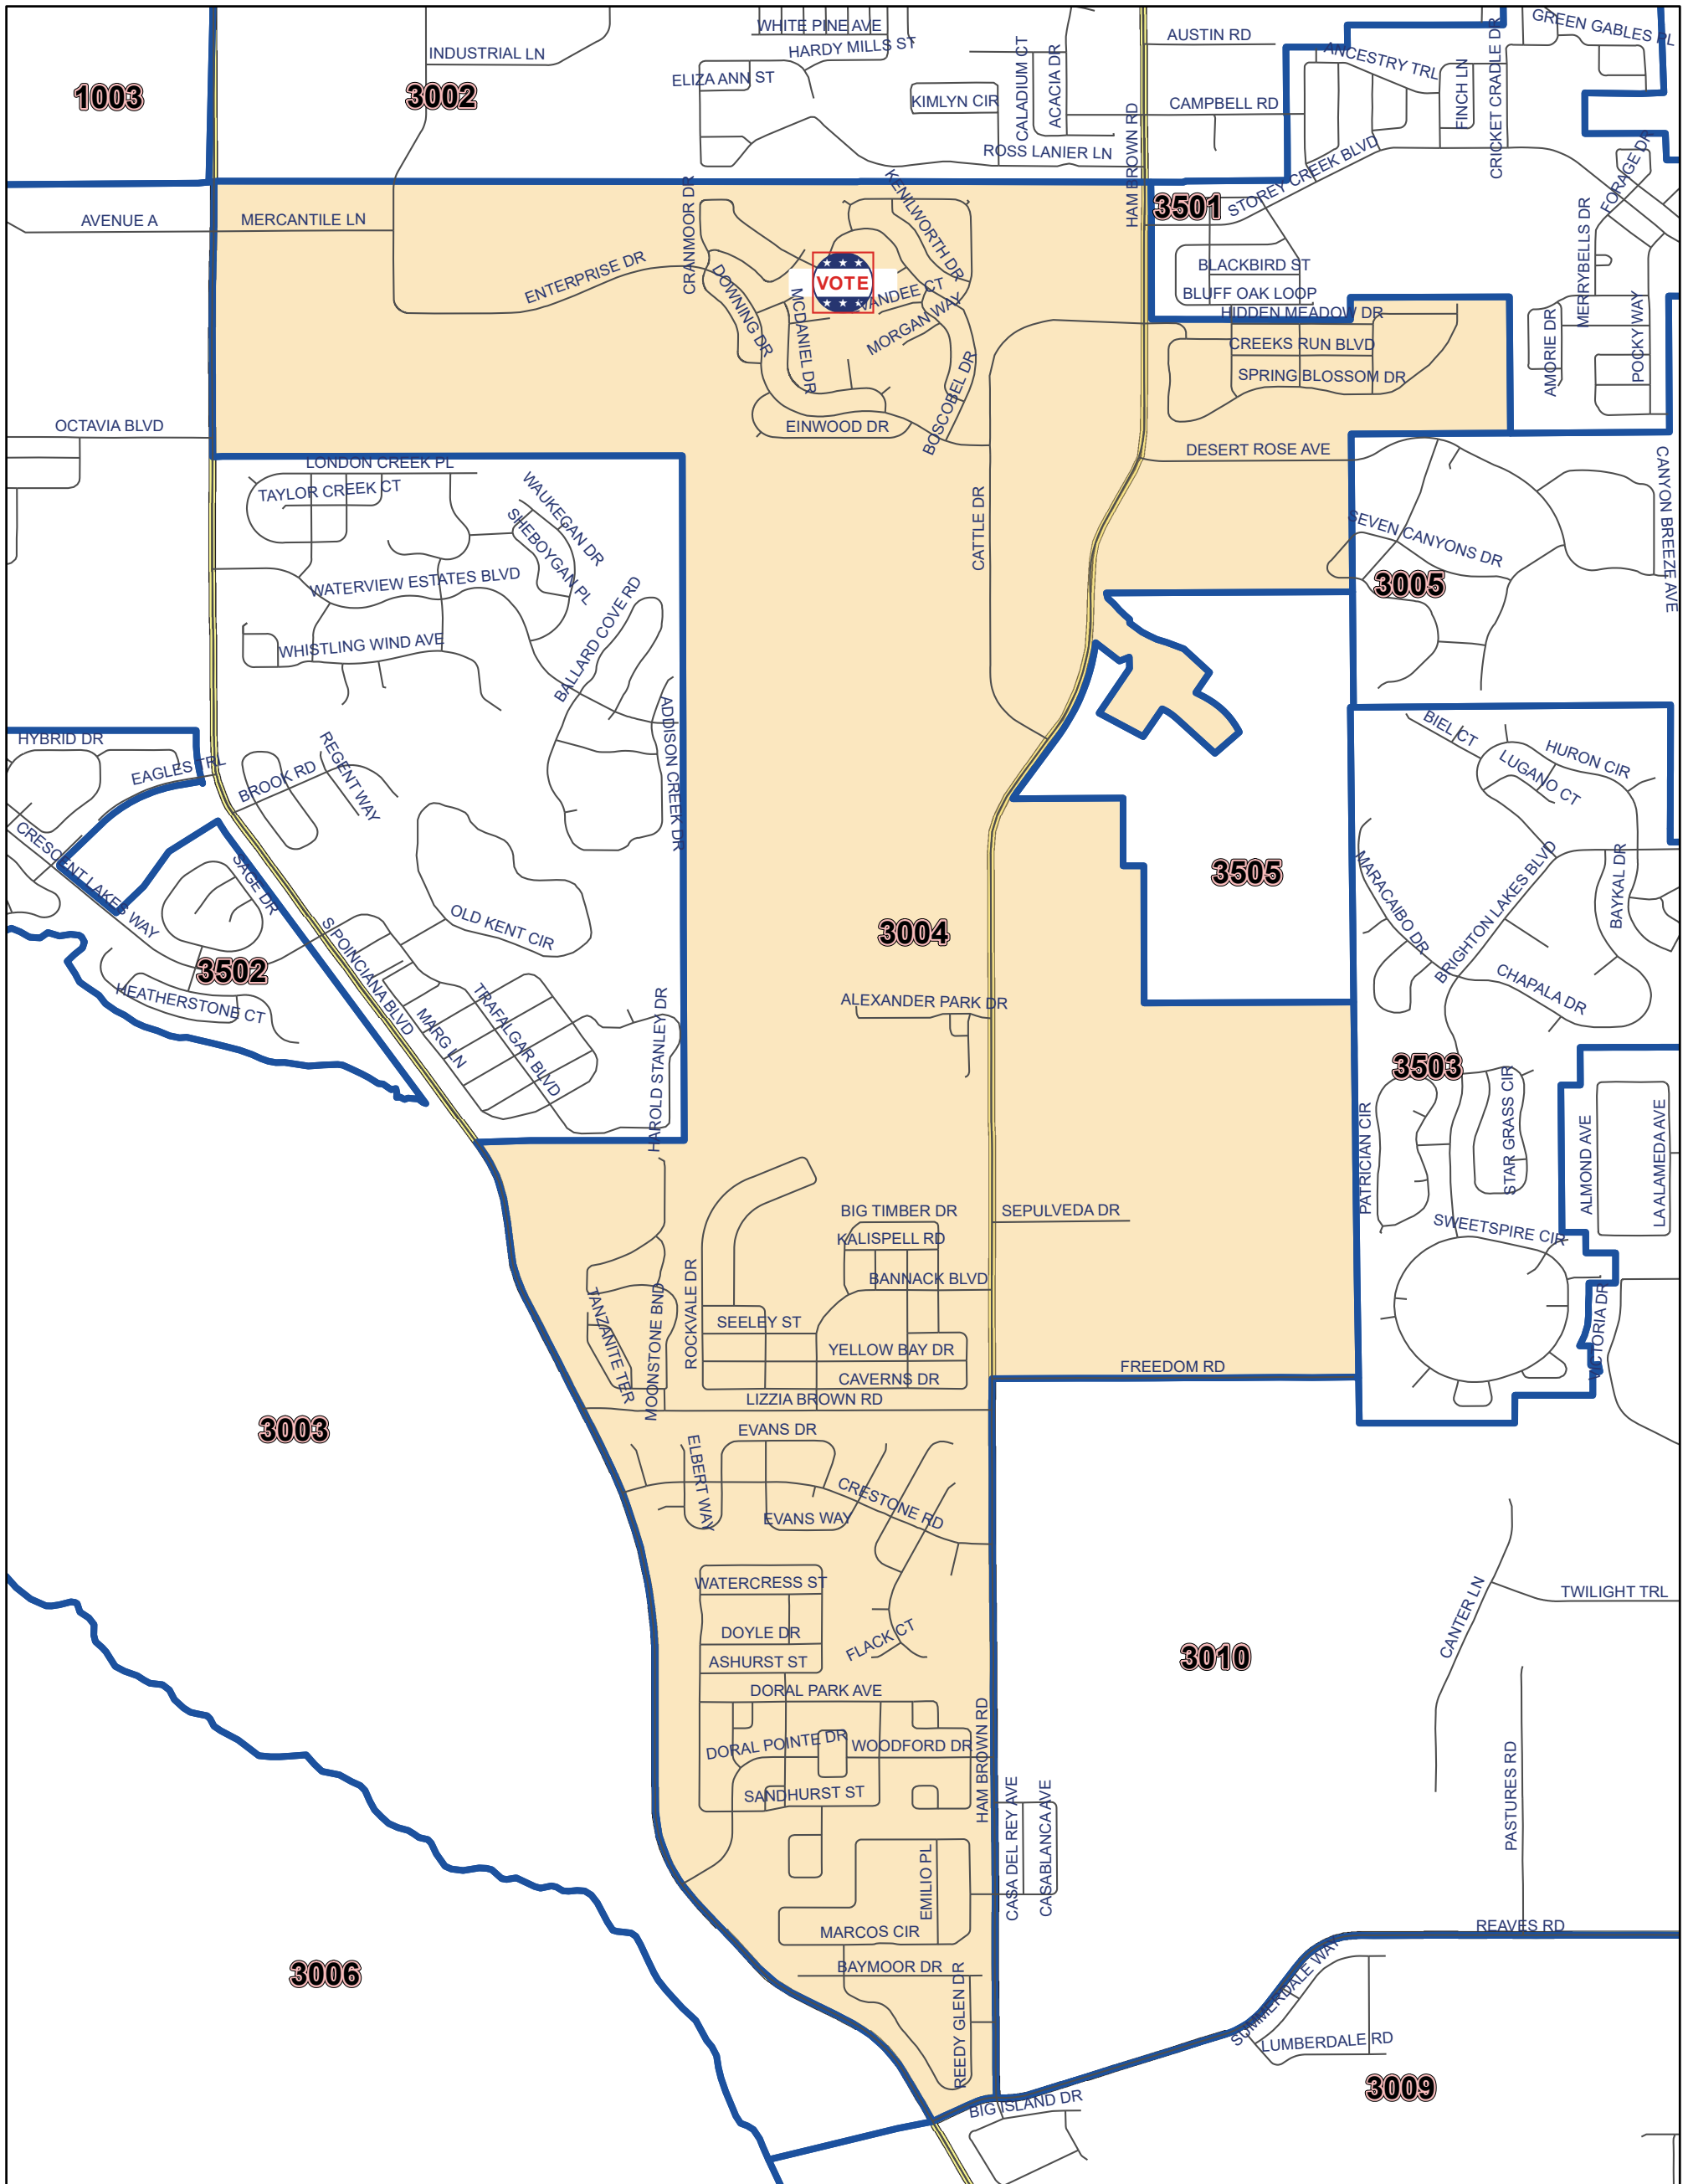

Osceola County Voting Precinct 3004

*Vote
Osceola*
January 2024

MAP PRODUCED BY
THE OSCEOLA COUNTY
SUPERVISOR OF
ELECTIONS OFFICE.

Polling Location:
Broadmoor Clubhouse
234 Boscobel Dr.
Kissimmee, FL 34758

DISCLAIMER: Precinct boundaries may not have been modified to include the latest annexations within the cities of Kissimmee and St. Cloud. Any questions as to the precinct boundaries in these areas should be directed to the Osceola County Supervisor of Elections Office.