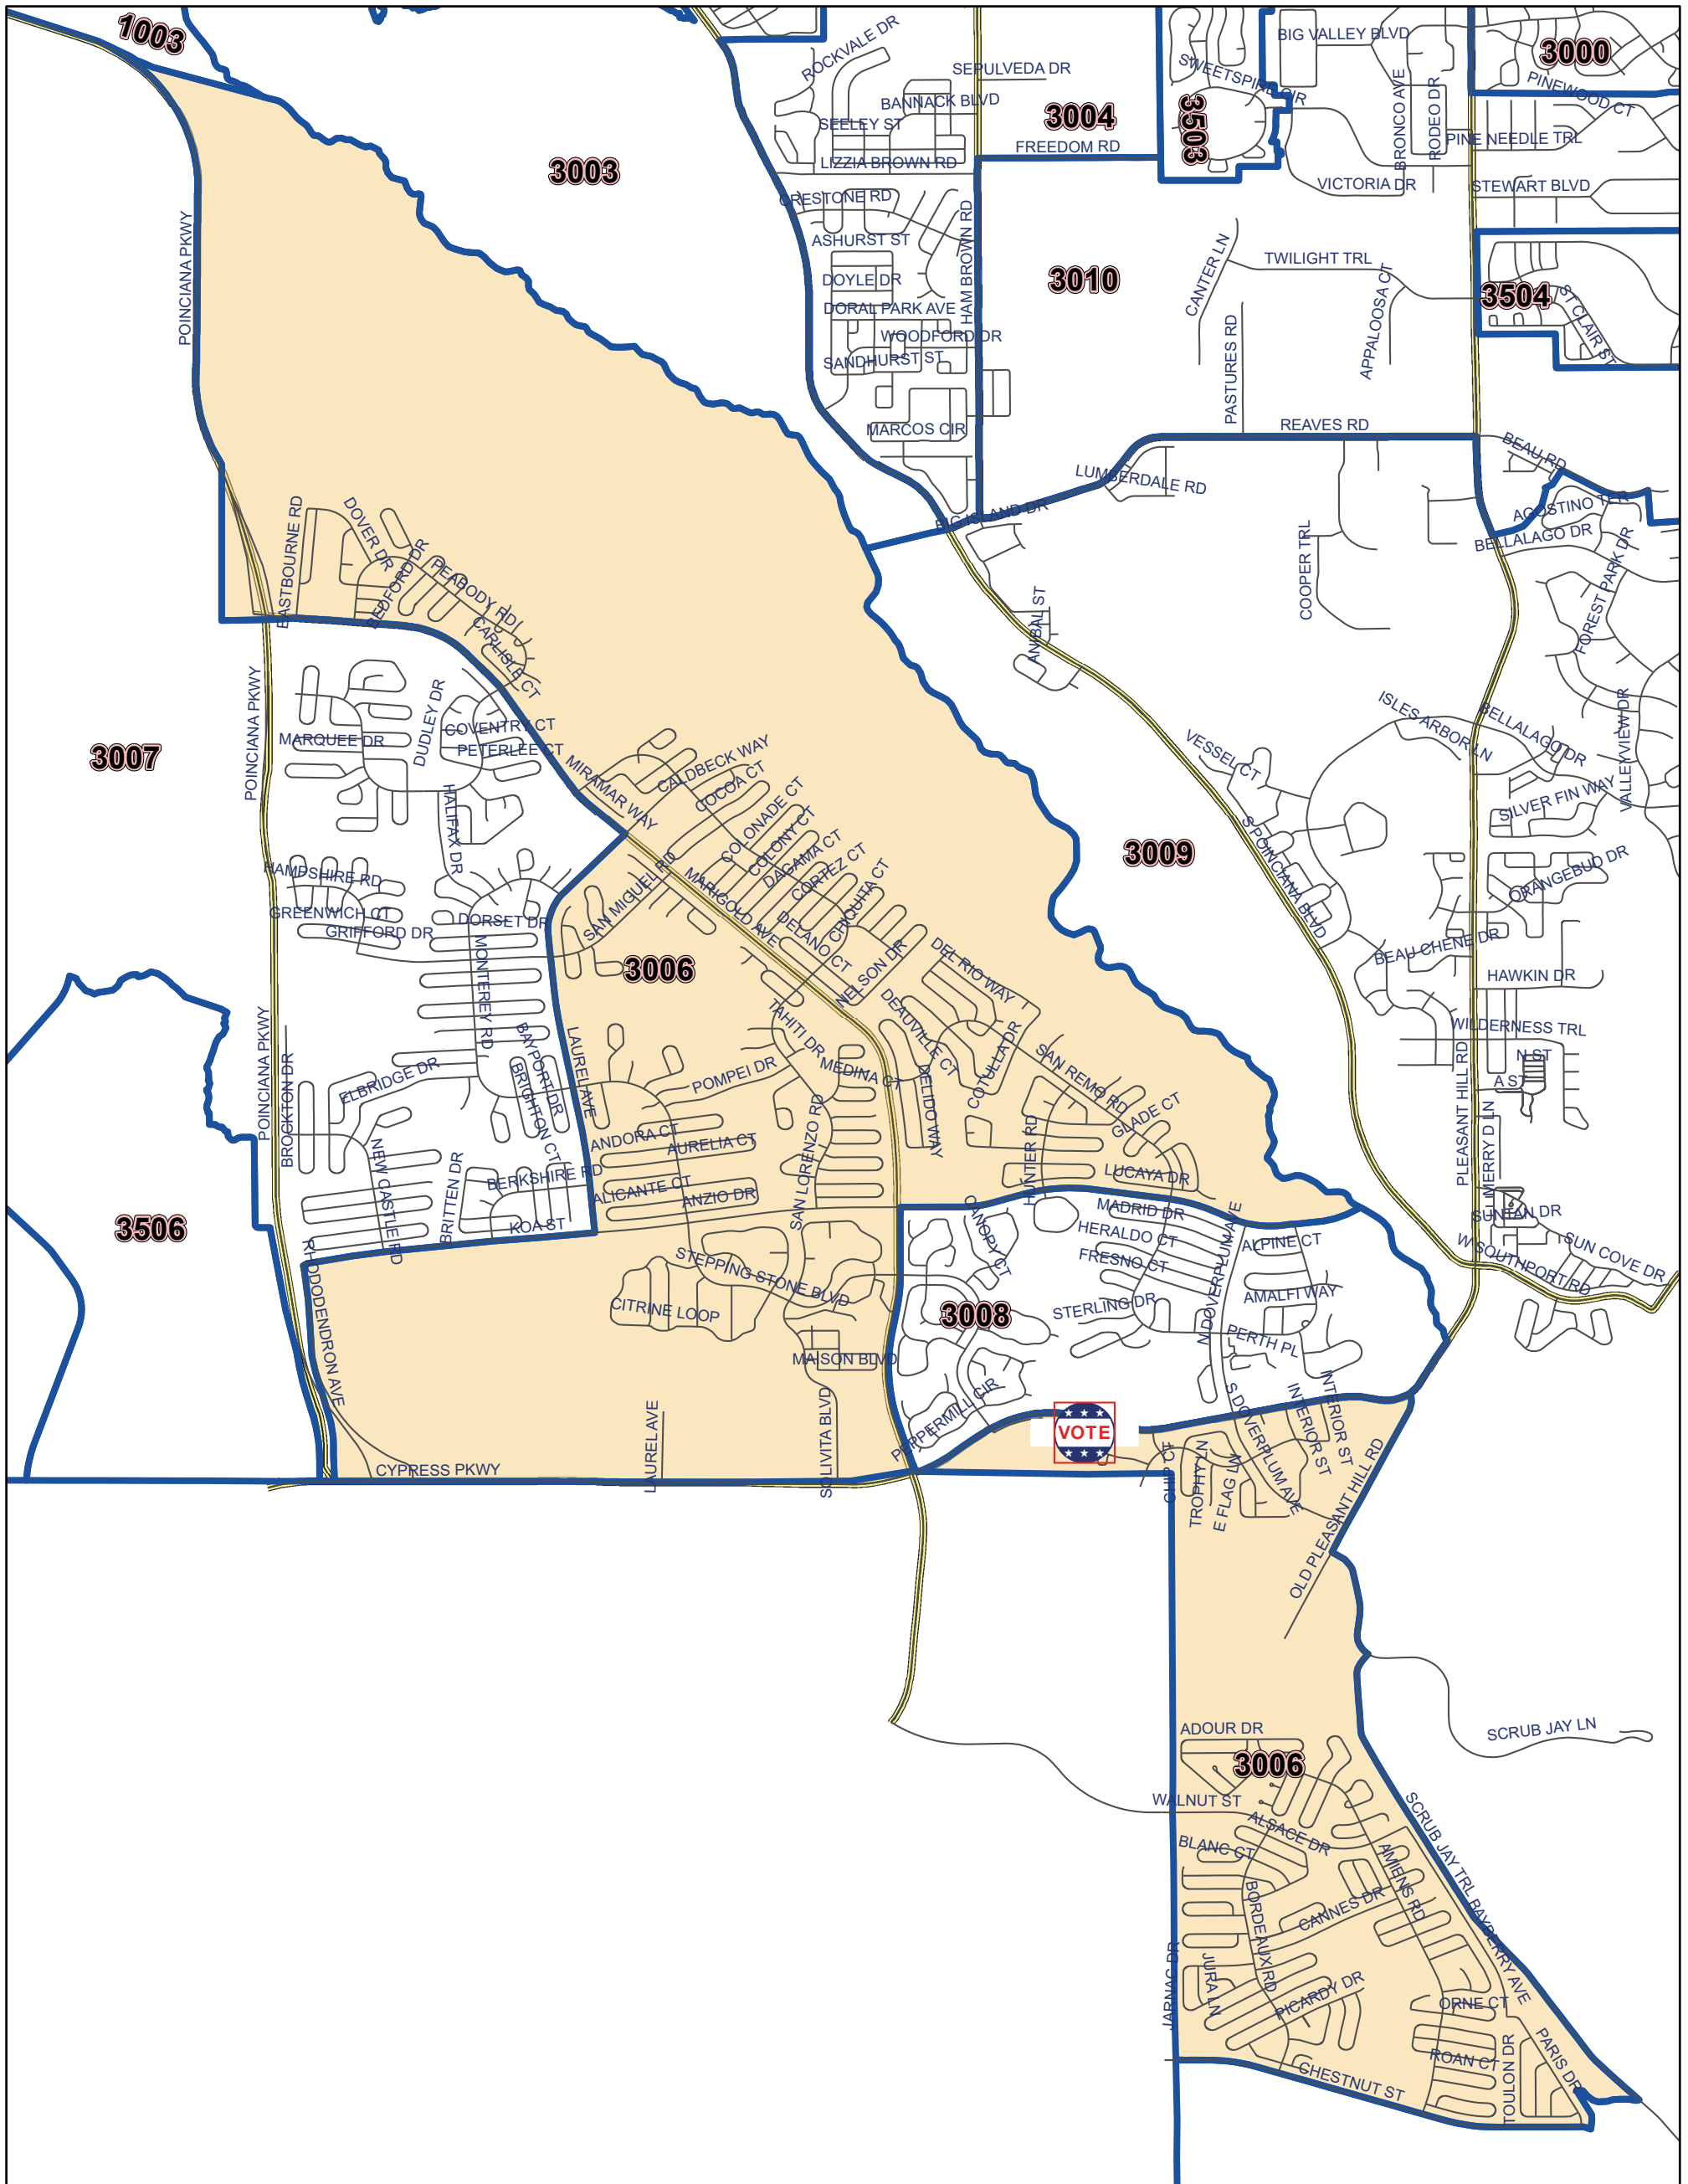

Osceola County Voting Precinct 3006

*Vote
Osceola*
January 2024

MAP PRODUCED BY
THE OSCEOLA COUNTY
SUPERVISOR OF
ELECTIONS OFFICE.

Polling Location:
Gym & Aquatic Center
625 Country Club Dr.
Poinciana, FL 34759

DISCLAIMER: Precinct boundaries may not have been modified to include the latest annexations within the cities of Kissimmee and St. Cloud. Any questions as to the precinct boundaries in these areas should be directed to the Osceola County Supervisor of Elections Office.