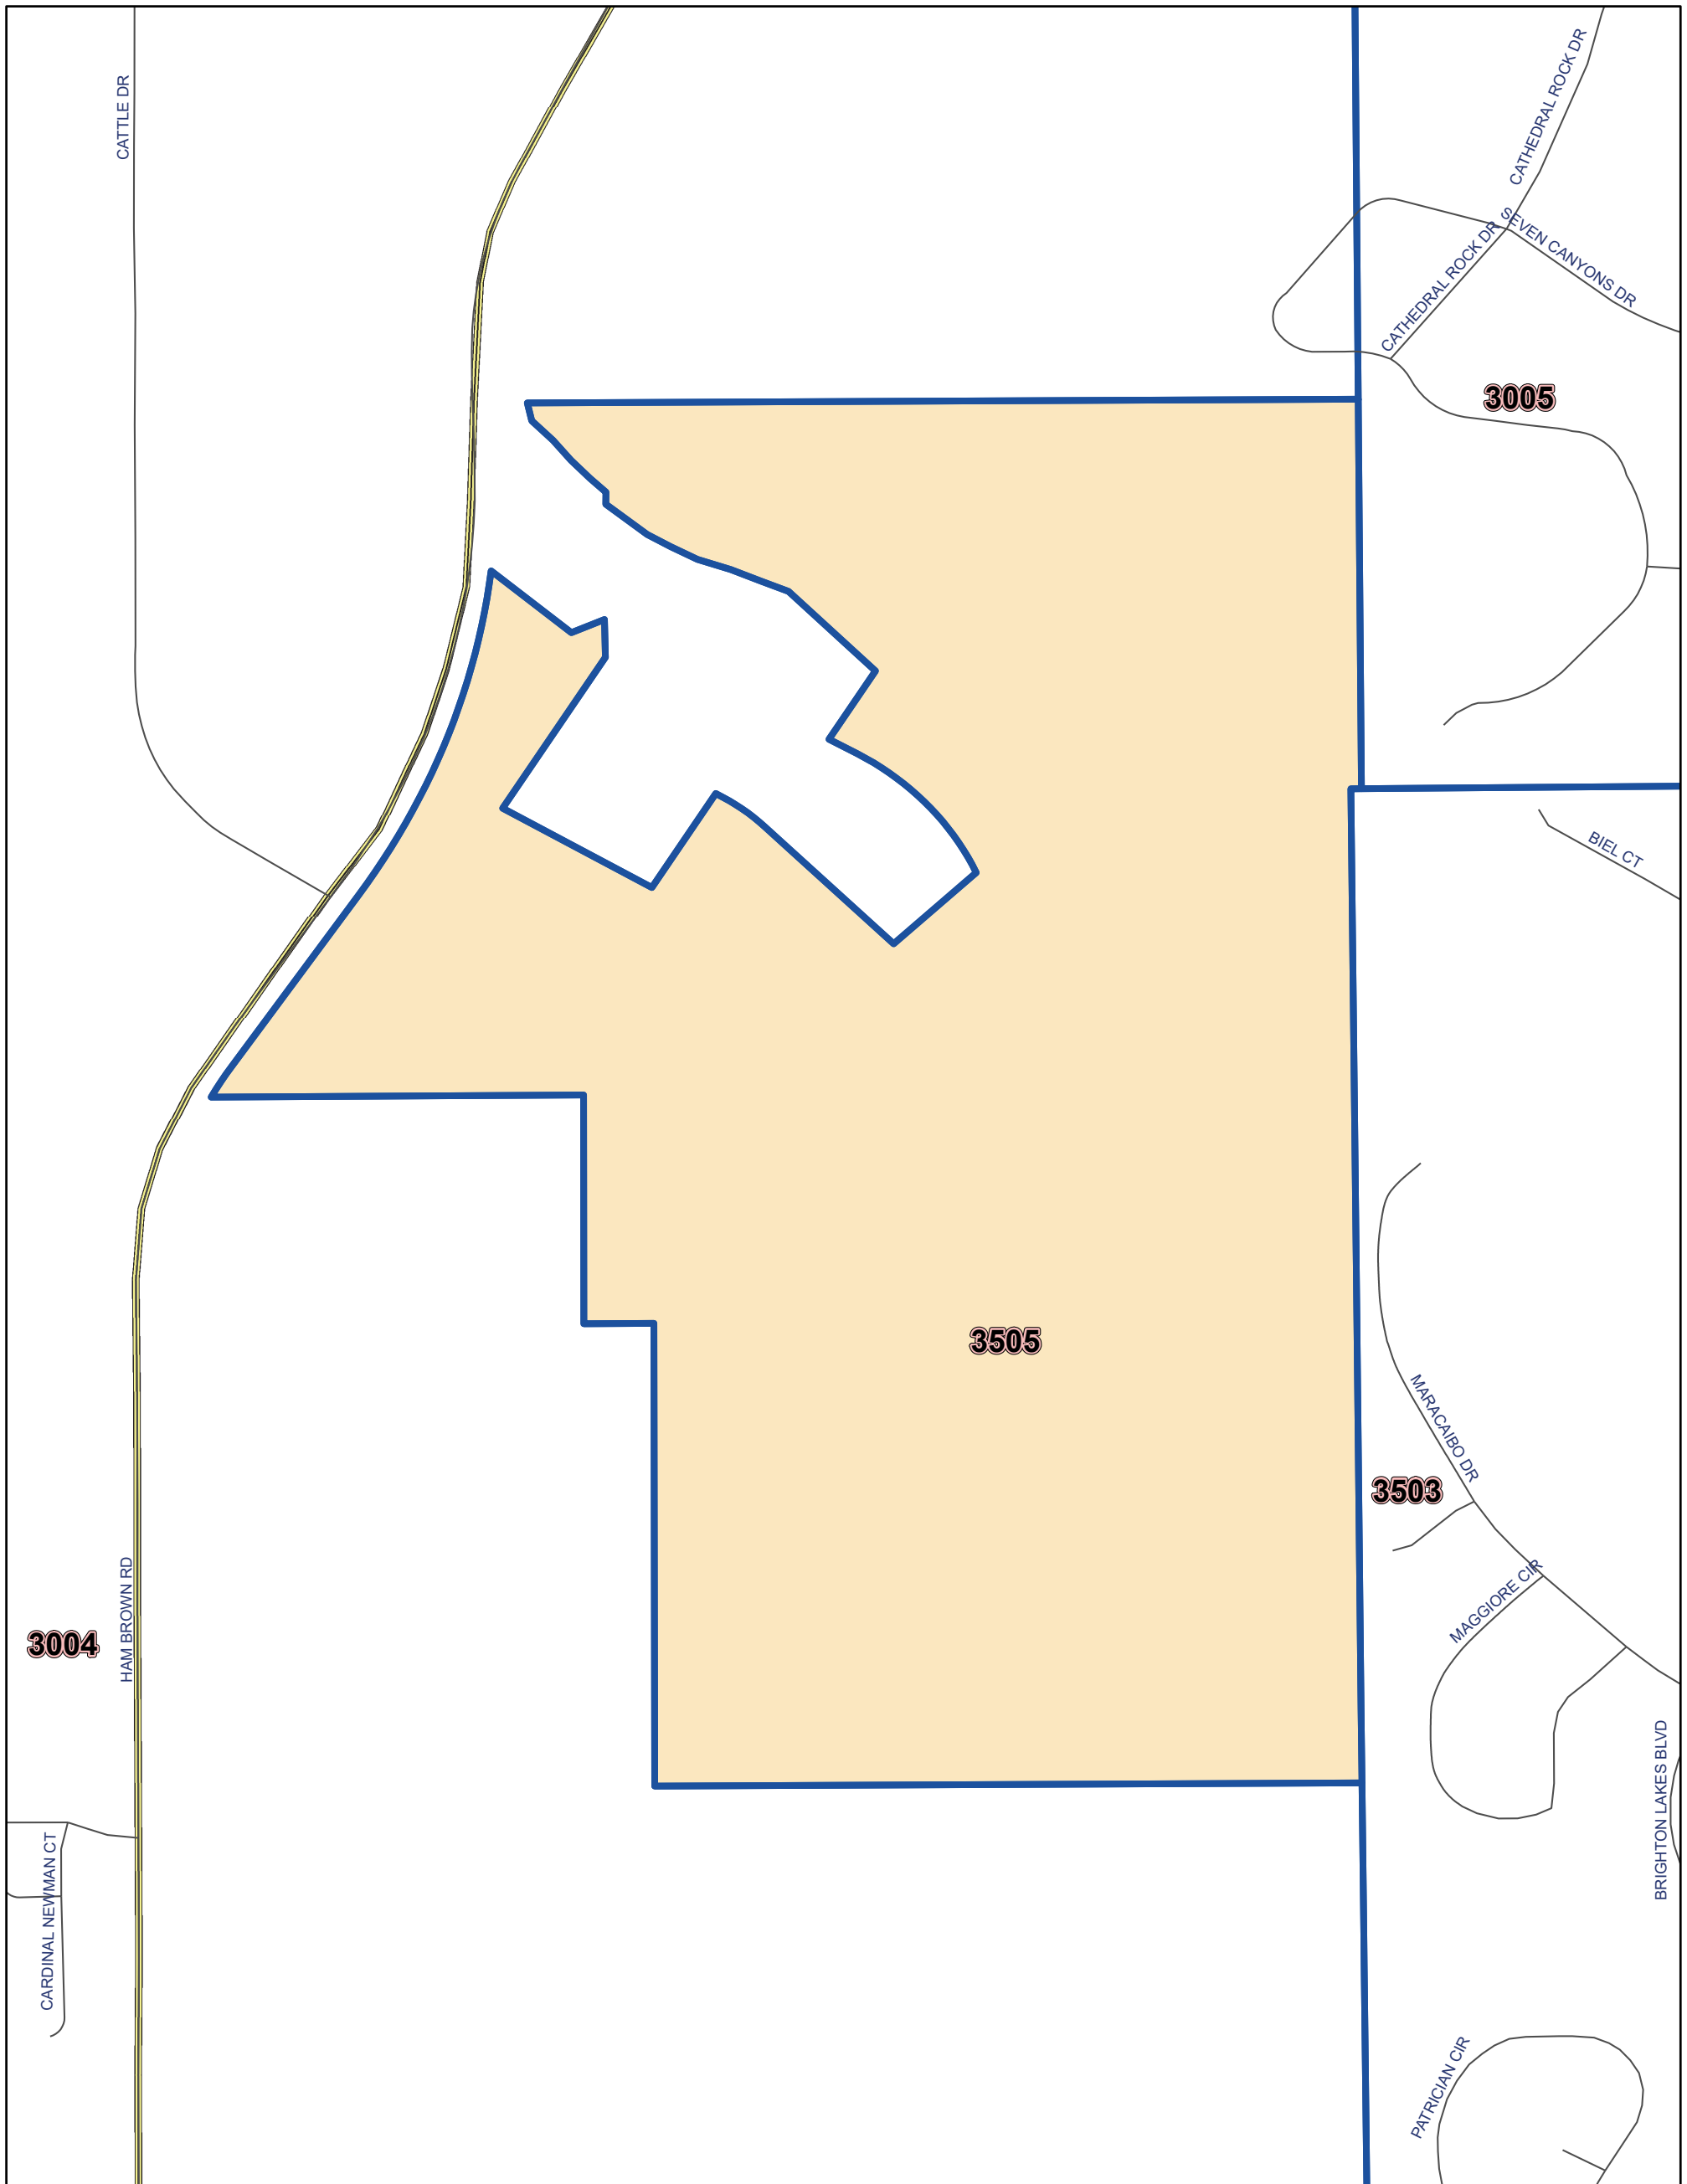

Osceola County Voting Precinct 3505

POLLING LOCATION NOT SHOWN WITHIN THE BOUNDARY OF THIS PRECINCT

Vote Osceola
January 2024

MAP PRODUCED BY
THE OSCEOLA COUNTY
SUPERVISOR OF
ELECTIONS OFFICE.

Polling Location:
Broadmoor Clubhouse
234 Boscobel Dr.
Kissimmee, FL 34758

DISCLAIMER: Precinct boundaries may not have been modified to include the latest annexations within the cities of Kissimmee and St. Cloud. Any questions as to the precinct boundaries in these areas should be directed to the Osceola County Supervisor of Elections Office.