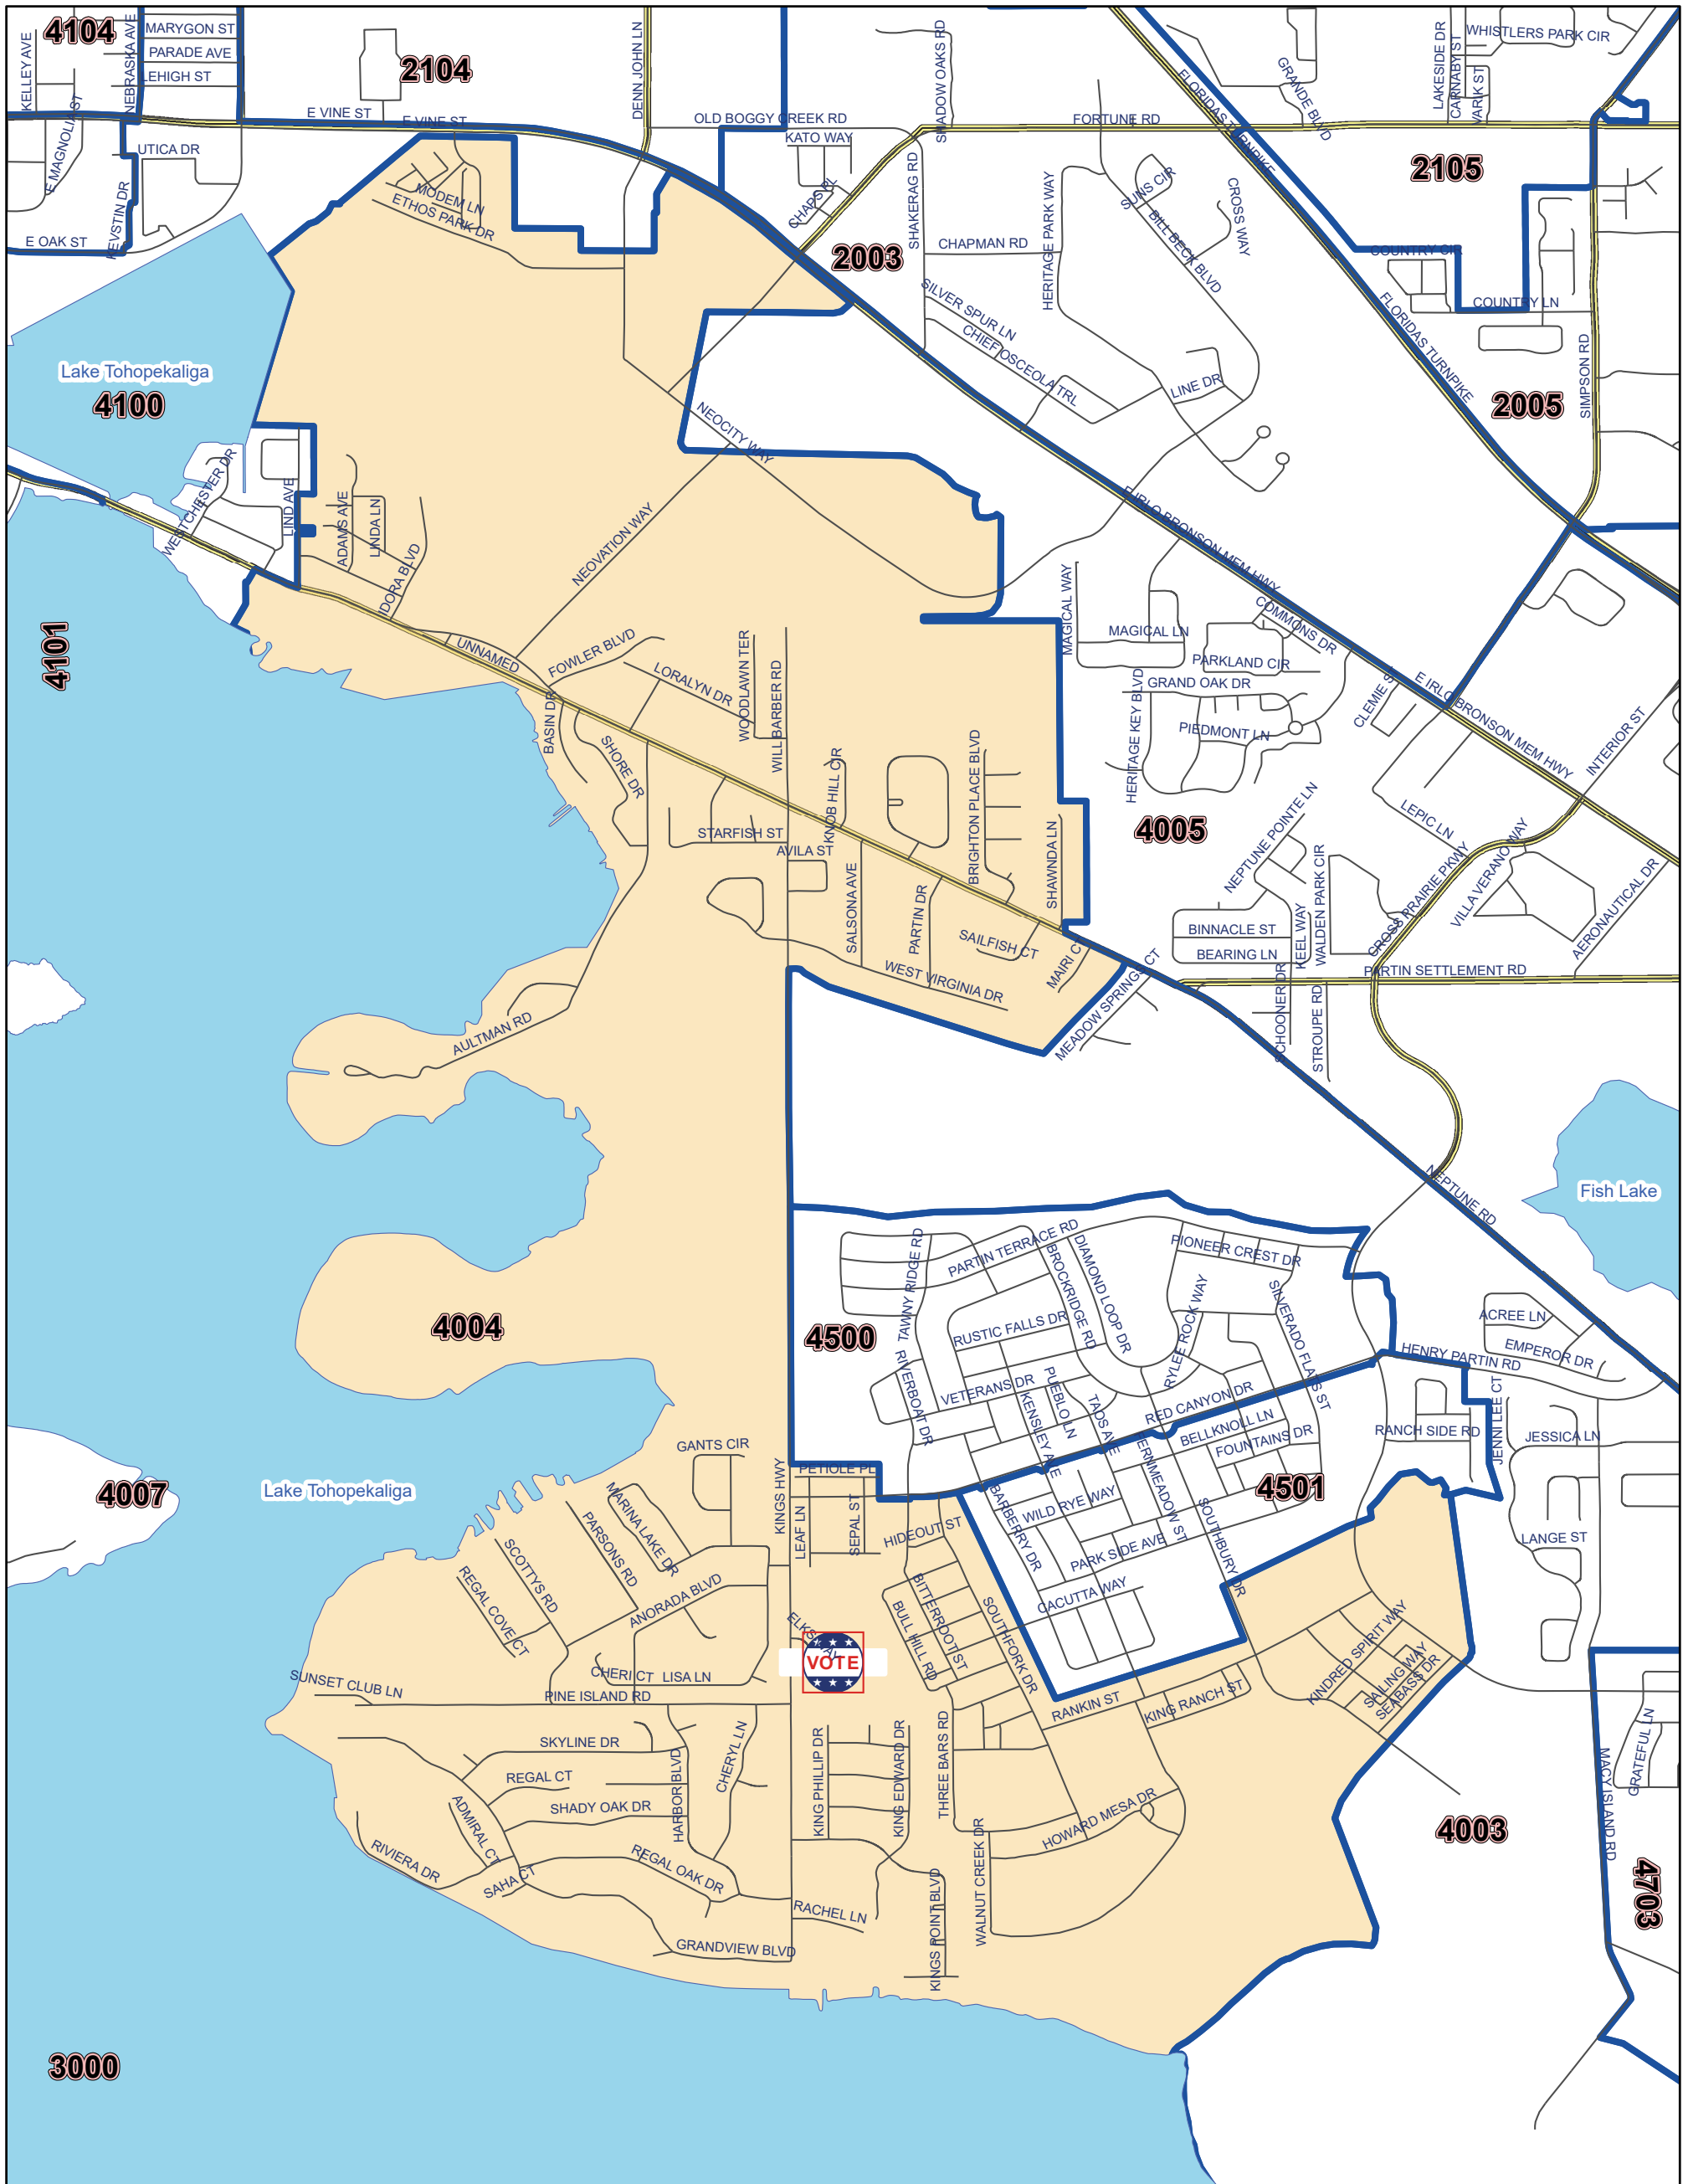

Osceola County Voting Precinct 4004

Vote Osceola
January 2024

MAP PRODUCED BY
THE OSCEOLA COUNTY
SUPERVISOR OF
ELECTIONS OFFICE.

Polling Location:
Elks Lodge Kissimmee
1655 Kings Hwy.
Kissimmee, FL 34744

DISCLAIMER: Precinct boundaries may not have been modified to include the latest annexations within the cities of Kissimmee and St. Cloud. Any questions as to the precinct boundaries in these areas should be directed to the Osceola County Supervisor of Elections Office.