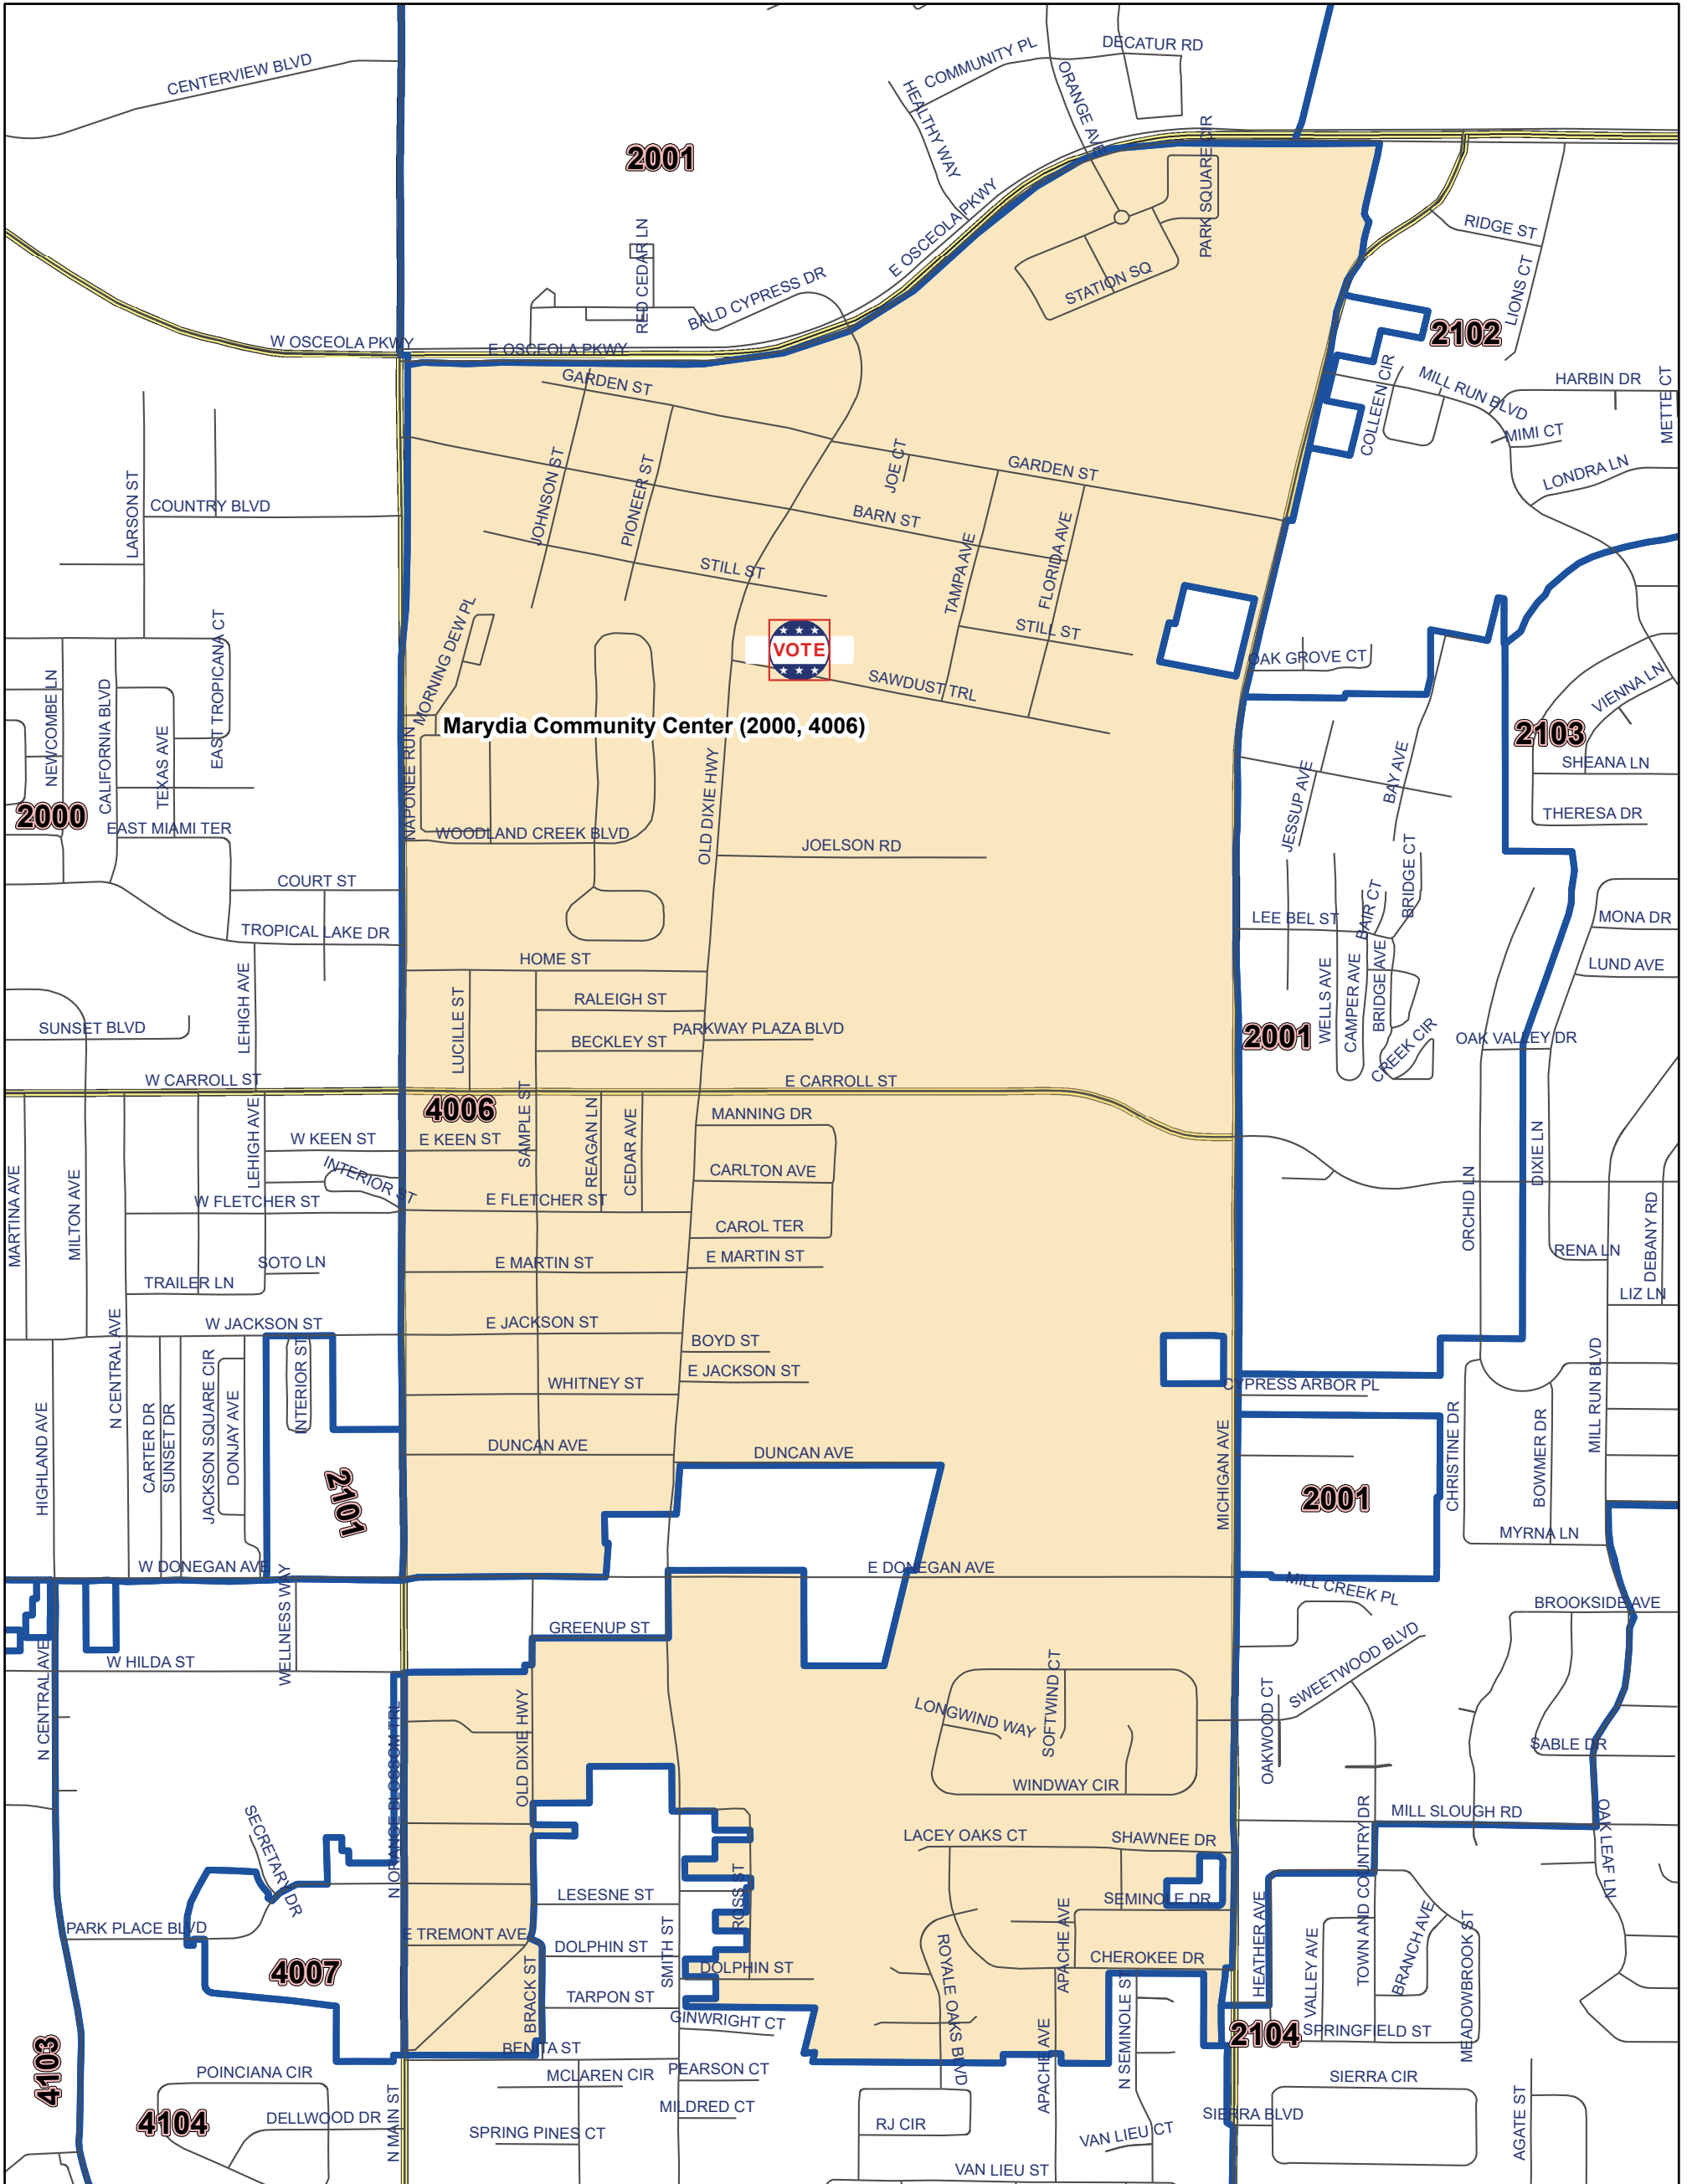

# Osceola County Voting Precinct 4006

Marydia Community Center (2000, 4006)

MAP PRODUCED BY  
THE OSCEOLA COUNTY  
SUPERVISOR OF  
ELECTIONS OFFICE.

**Polling Location:**  
**Marydia Community Center**  
**707 Sawdust Trl.**  
**Kissimmee, FL 34744**

DISCLAIMER: Precinct boundaries may not have been modified to include the latest annexations within the cities of Kissimmee and St. Cloud. Any questions as to the precinct boundaries in these areas should be directed to the Osceola County Supervisor of Elections Office.