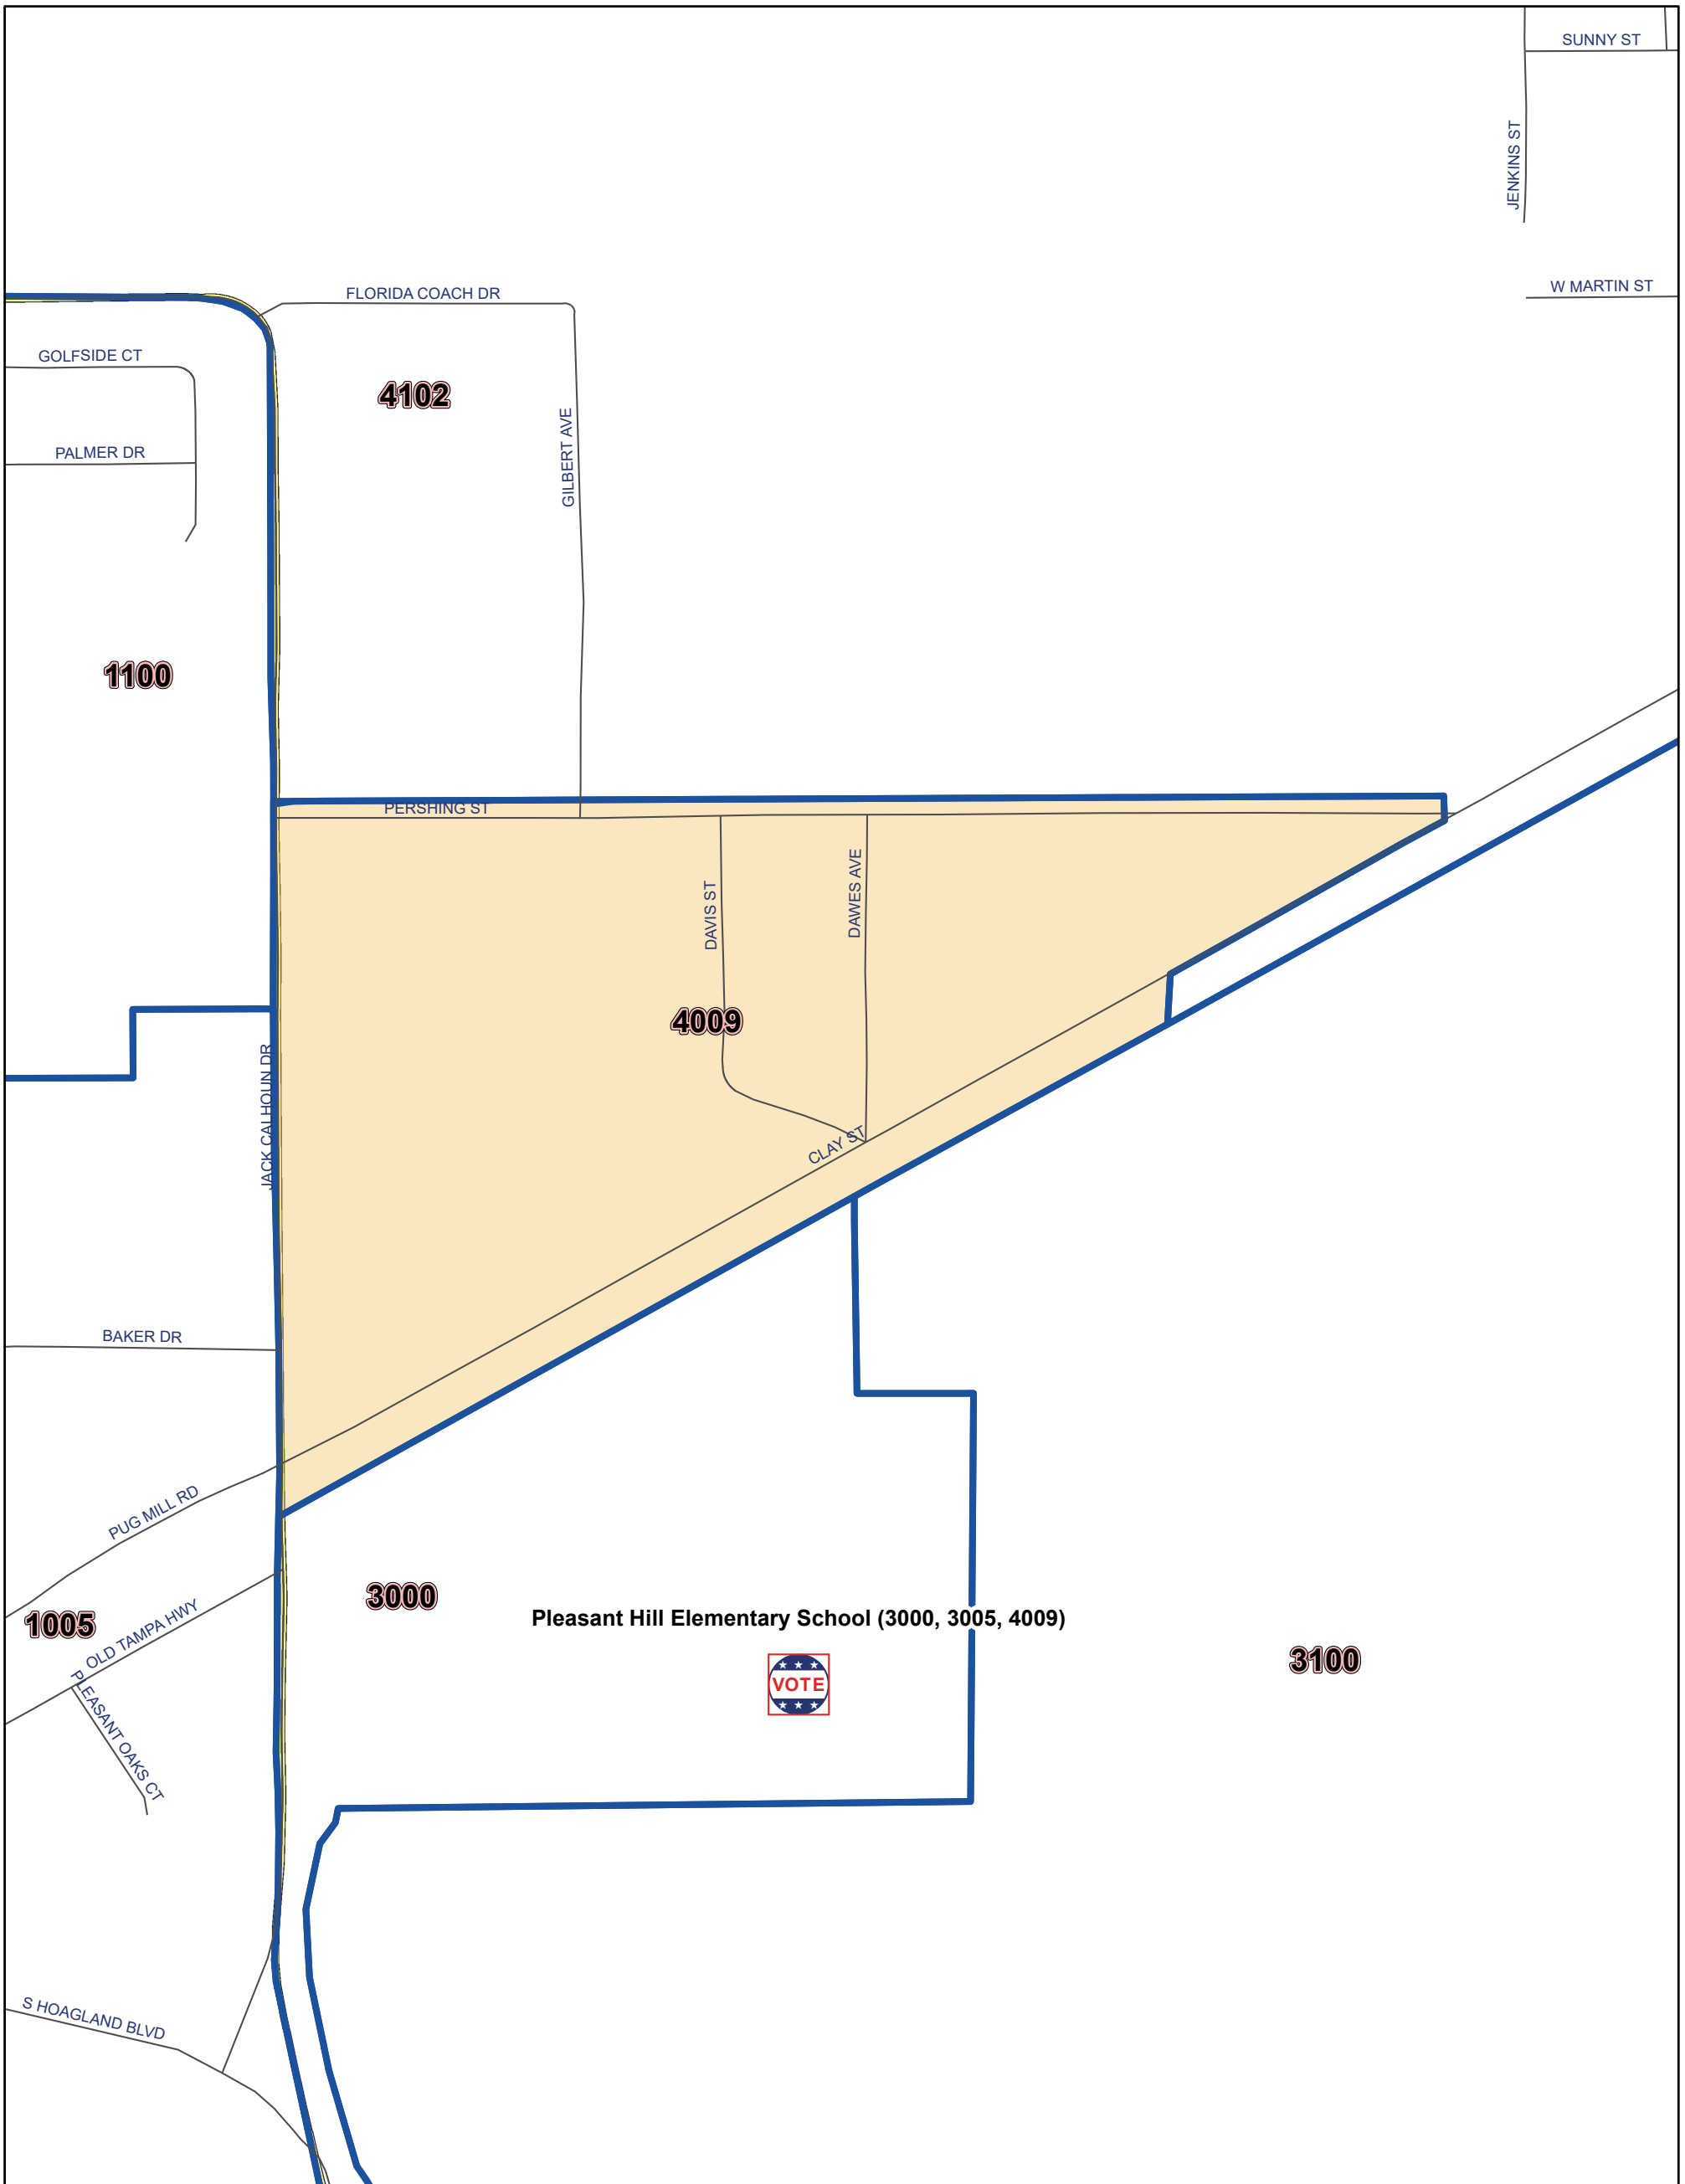

Osceola County Voting Precinct 4009

POLLING LOCATION NOT SHOWN WITHIN THE BOUNDARY OF THIS PRECINCT

MAP PRODUCED BY
THE OSCEOLA COUNTY
SUPERVISOR OF
ELECTIONS OFFICE.

Polling Location:
Pleasant Hill Elementary School
1801 Jack Calhoun Dr.
Kissimmee, FL 34741

DISCLAIMER: Precinct boundaries may not have been modified to include the latest annexations within the cities of Kissimmee and St. Cloud. Any questions as to the precinct boundaries in these areas should be directed to the Osceola County Supervisor of Elections Office.