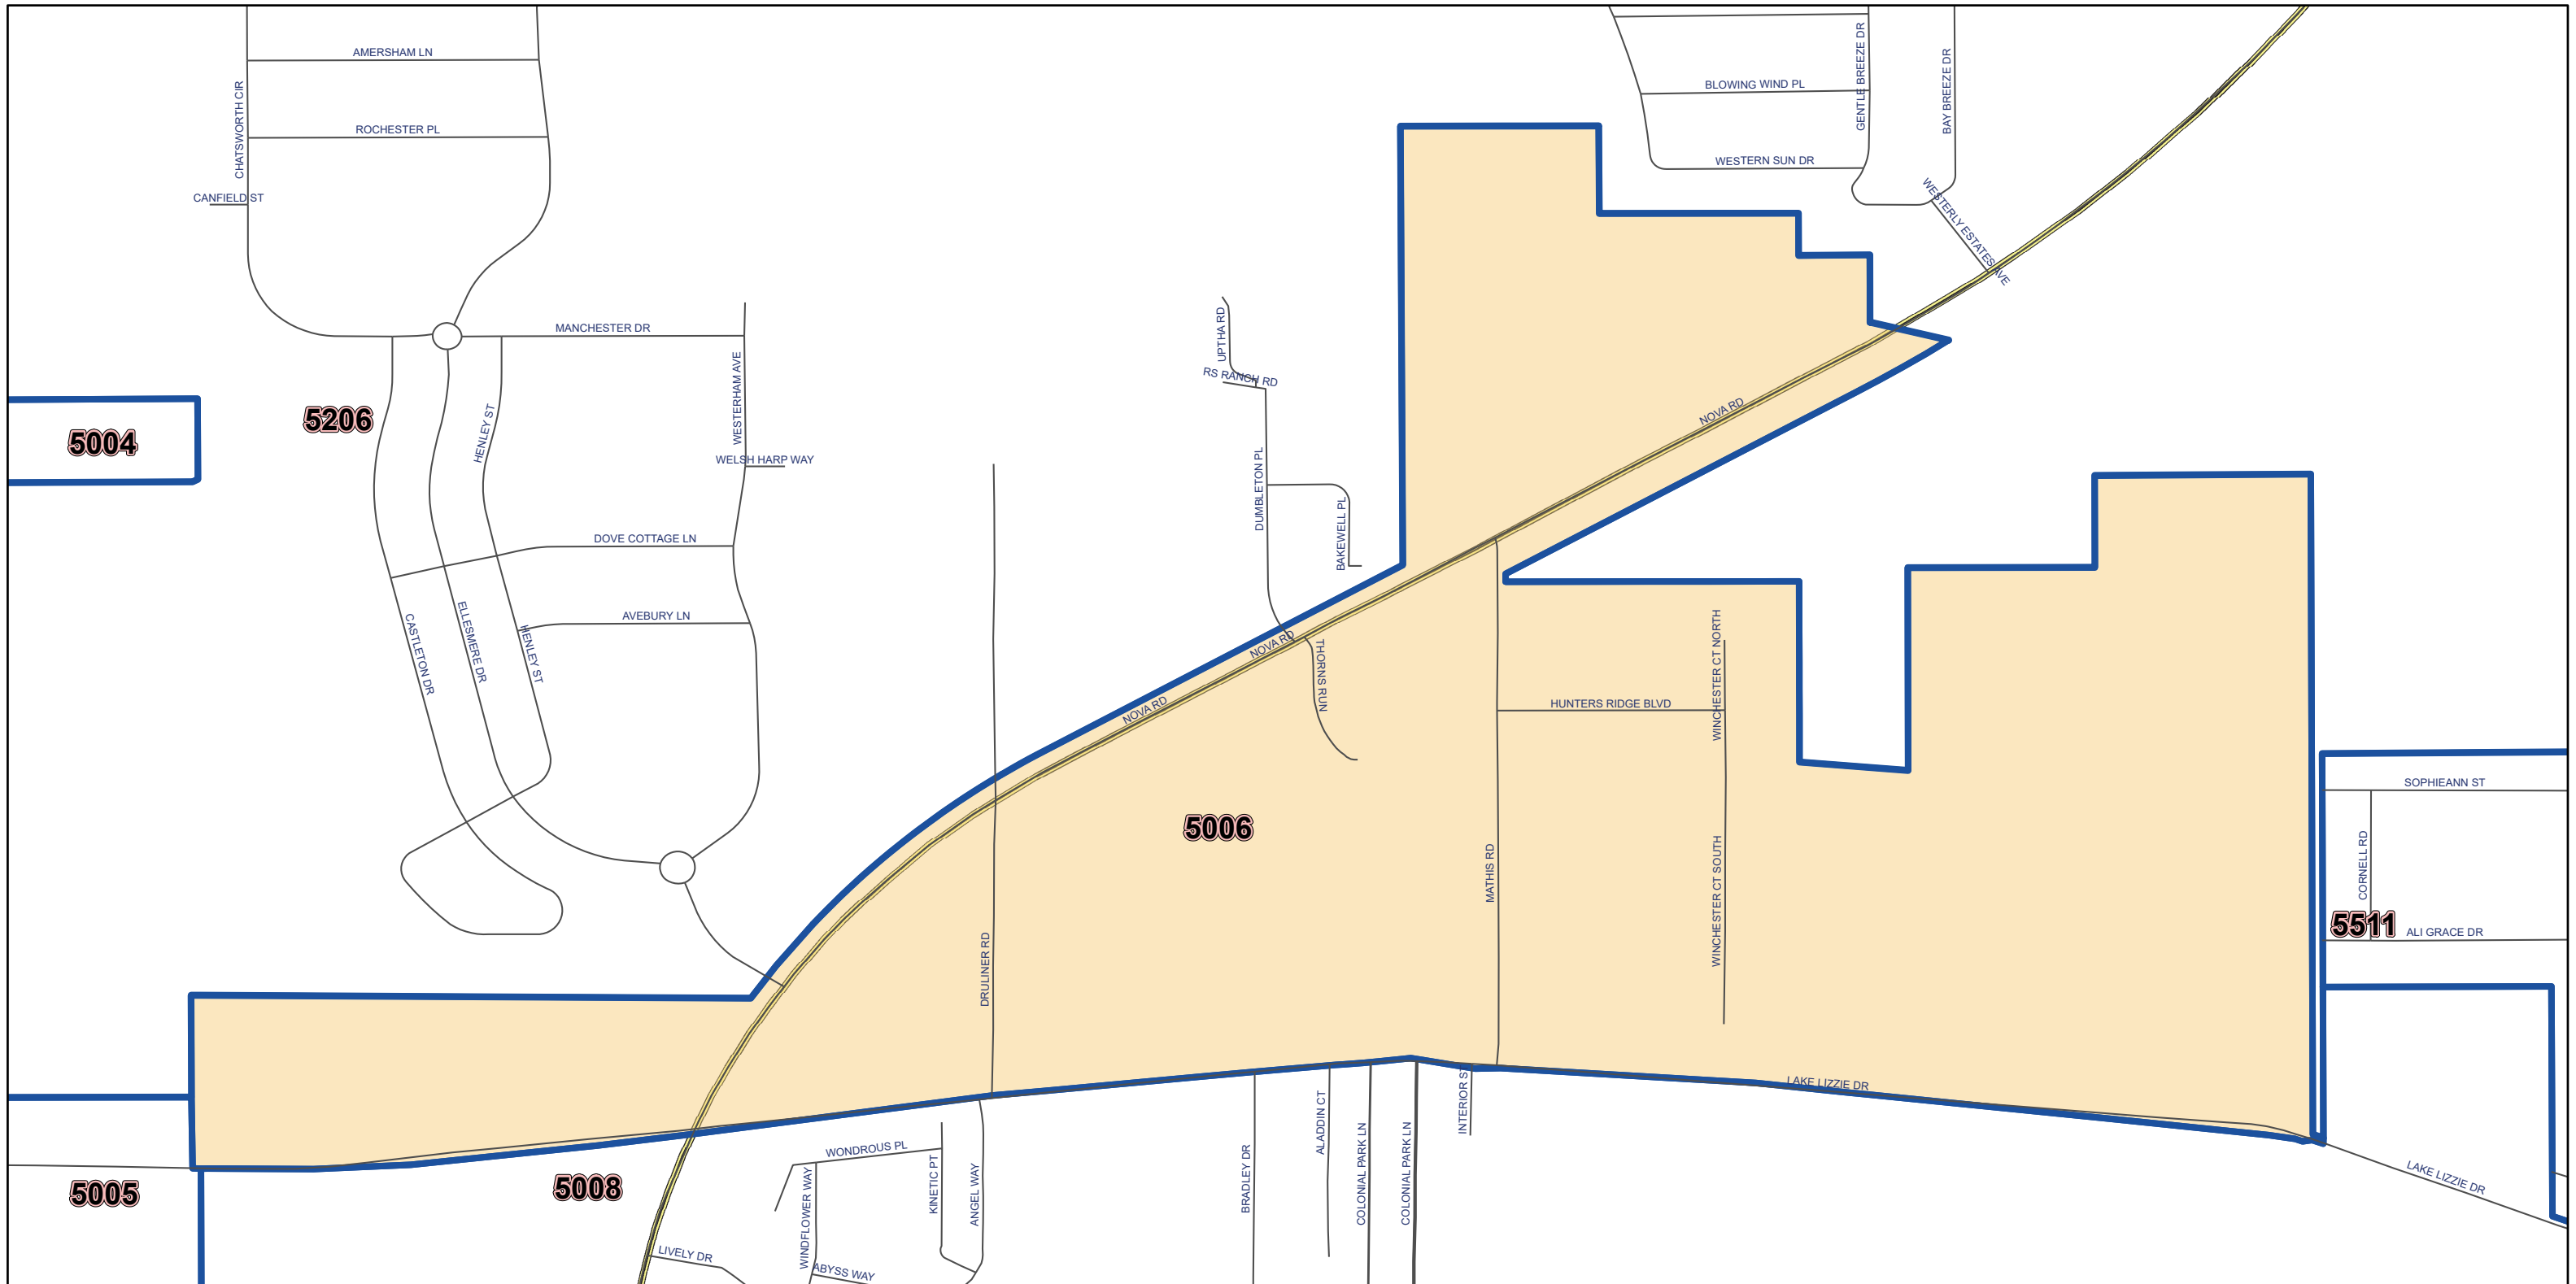

Osceola County Voting Precinct 5006

POLLING LOCATION NOT SHOWN WITHIN THE BOUNDARY OF THIS PRECINCT

MAP PRODUCED BY
THE OSCEOLA COUNTY
SUPERVISOR OF
ELECTIONS OFFICE.

Polling Location:
Heartcry Chapel
5225 E. Irlo Bronson Memorial Hwy.
St. Cloud, FL 34771

DISCLAIMER: Precinct boundaries may not have been modified to include the latest annexations within the cities of Kissimmee and St. Cloud. Any questions as to the precinct boundaries in these areas should be directed to the Osceola County Supervisor of Elections Office.