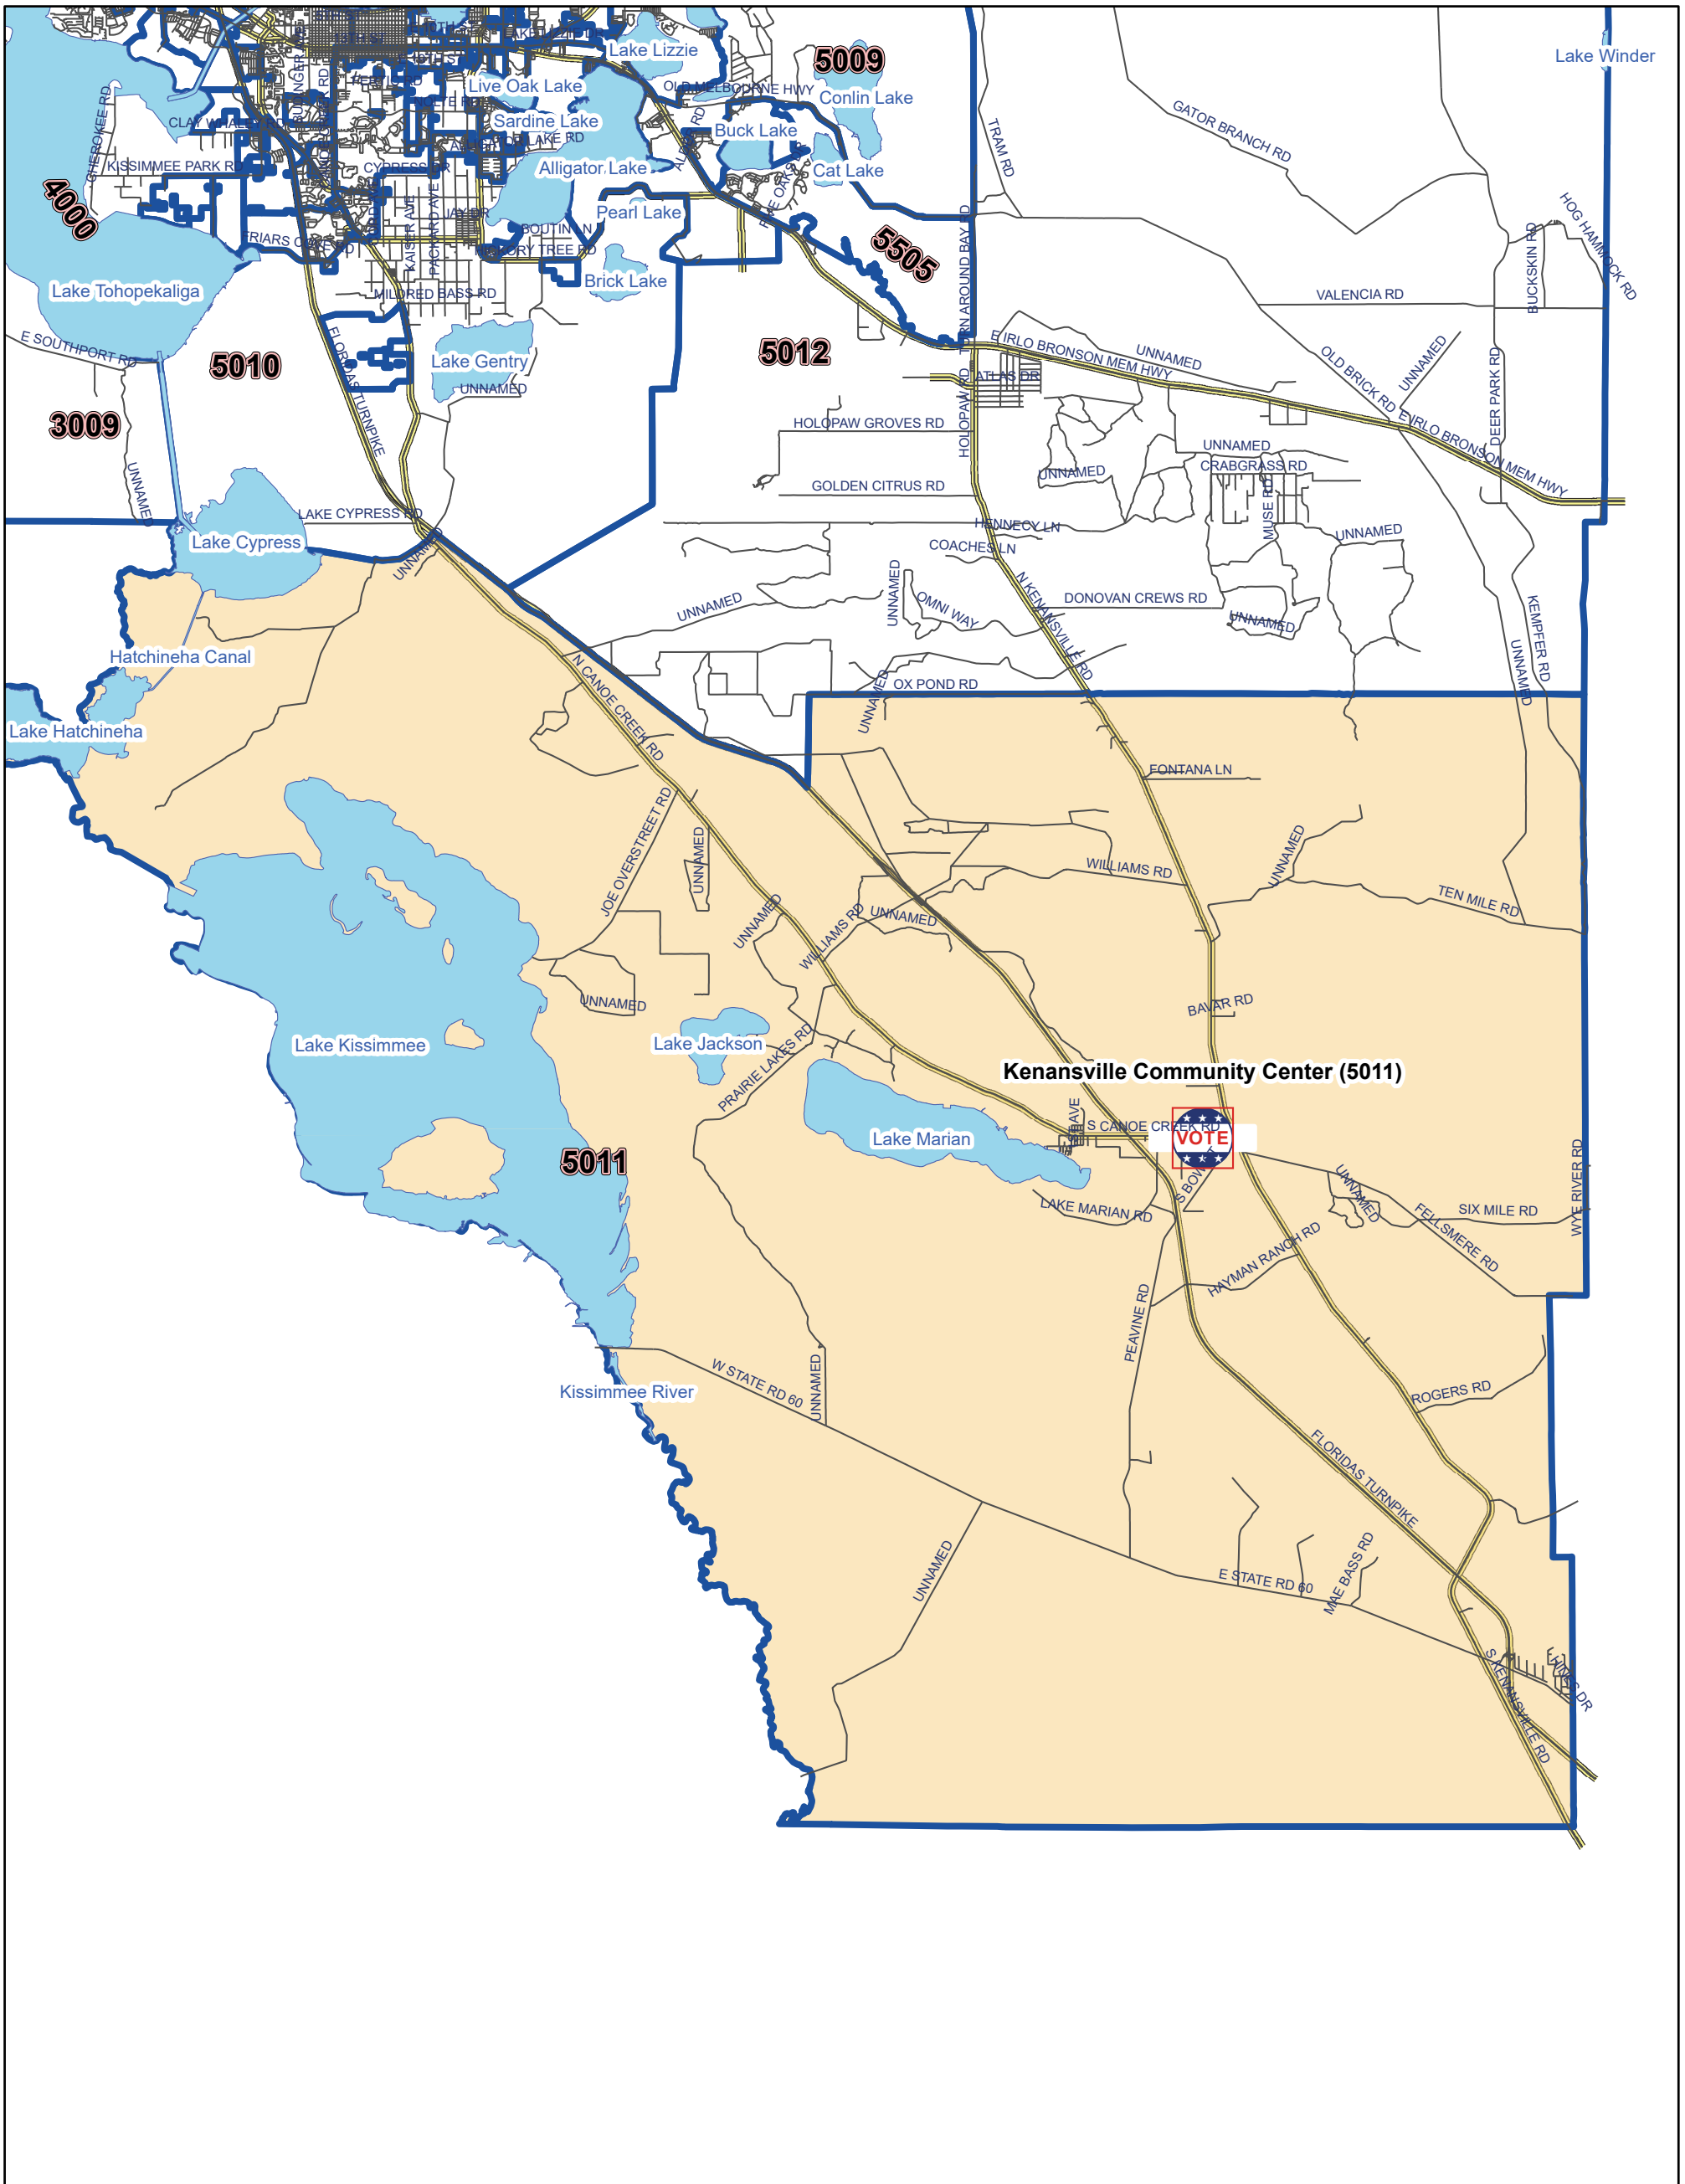

Osceola County Voting Precinct 5011

Vote Osceola
January 2024

MAP PRODUCED BY
THE OSCEOLA COUNTY
SUPERVISOR OF
ELECTIONS OFFICE.

Polling Location:
Kenansville Community Center
1150 S CANOE CREEK RD
Kenansville, FL 34739

DISCLAIMER: Precinct boundaries may not have been modified to include the latest annexations within the cities of Kissimmee and St. Cloud. Any questions as to the precinct boundaries in these areas should be directed to the Osceola County Supervisor of Elections Office.