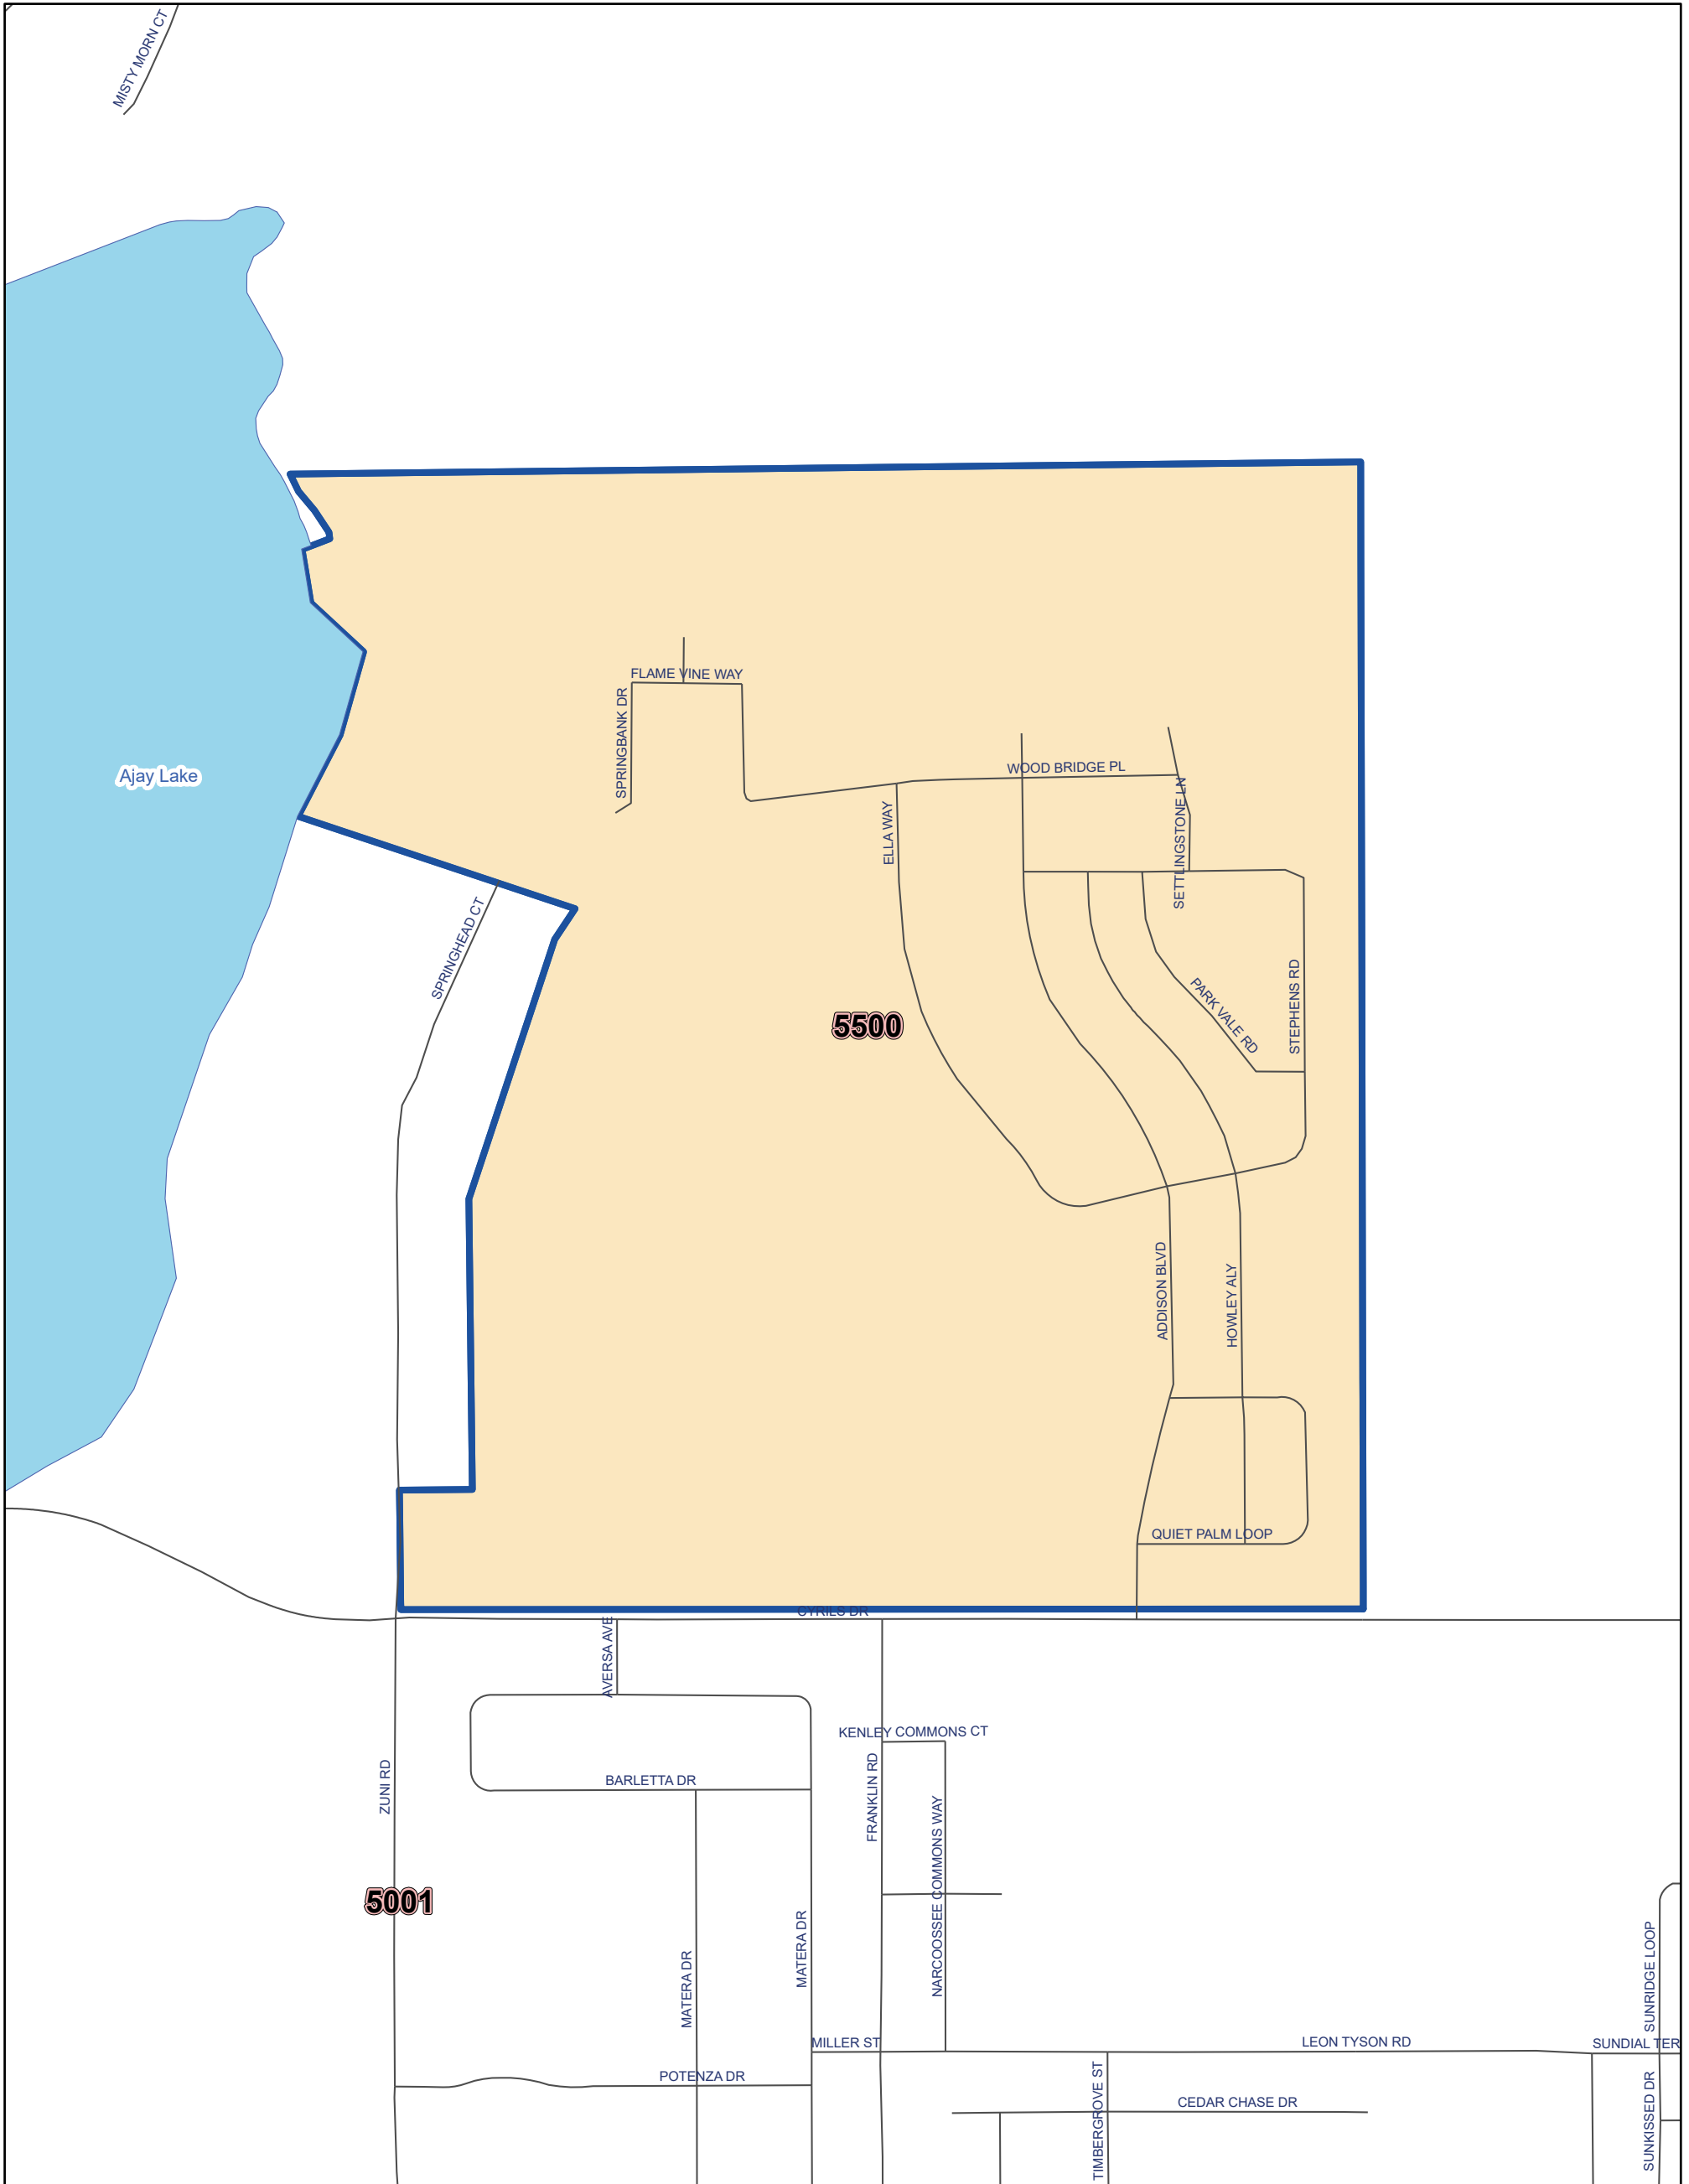

Osceola County Voting Precinct 5500

POLLING LOCATION NOT SHOWN WITHIN THE BOUNDARY OF THIS PRECINCT

Vote Osceola
January 2024

MAP PRODUCED BY
THE OSCEOLA COUNTY
SUPERVISOR OF
ELECTIONS OFFICE.

Polling Location:
Narcossee Middle School
2700 N. Narcossee Rd.
St. Cloud, FL 34771

DISCLAIMER: Precinct boundaries may not have been modified to include the latest annexations within the cities of Kissimmee and St. Cloud. Any questions as to the precinct boundaries in these areas should be directed to the Osceola County Supervisor of Elections Office.