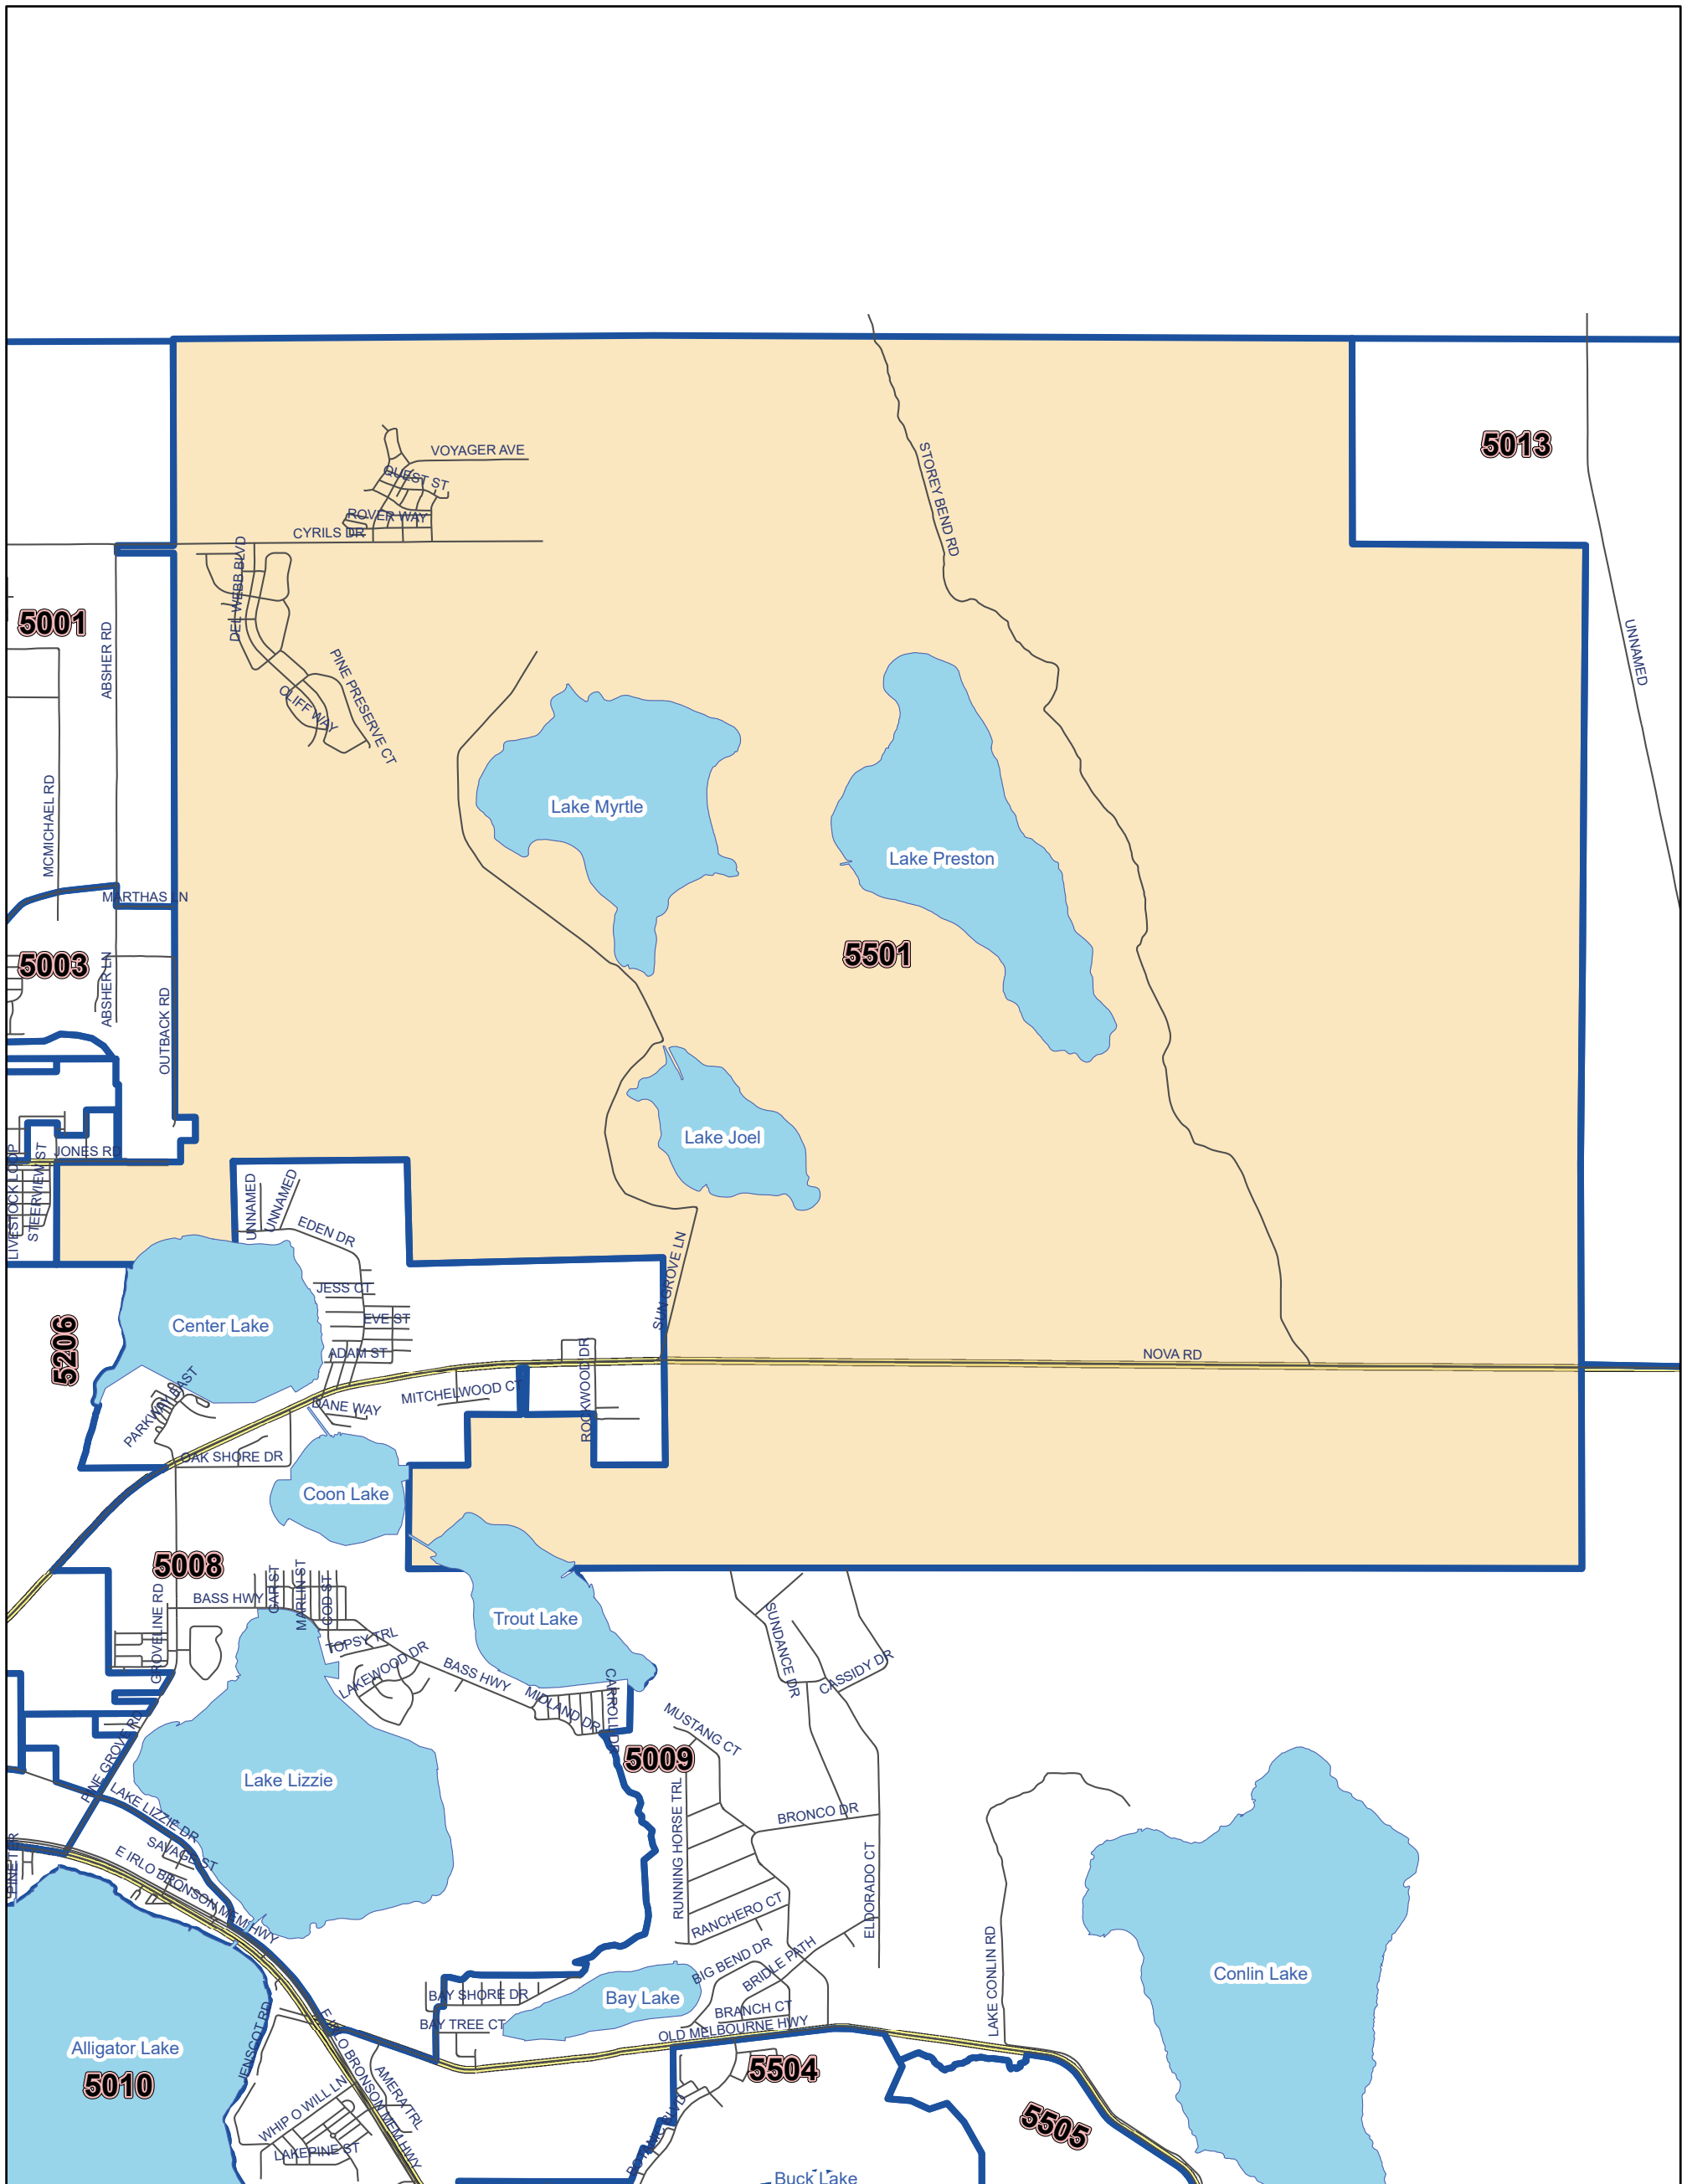

Osceola County Voting Precinct 5501

POLLING LOCATION NOT SHOWN WITHIN THE BOUNDARY OF THIS PRECINCT

MAP PRODUCED BY
THE OSCEOLA COUNTY
SUPERVISOR OF
ELECTIONS OFFICE.

Polling Location:
Narcoossee Community Center
5354 Rambling Rd.
St. Cloud, FL 34771

DISCLAIMER: Precinct boundaries may not have been modified to include the latest annexations within the cities of Kissimmee and St. Cloud. Any questions as to the precinct boundaries in these areas should be directed to the Osceola County Supervisor of Elections Office.