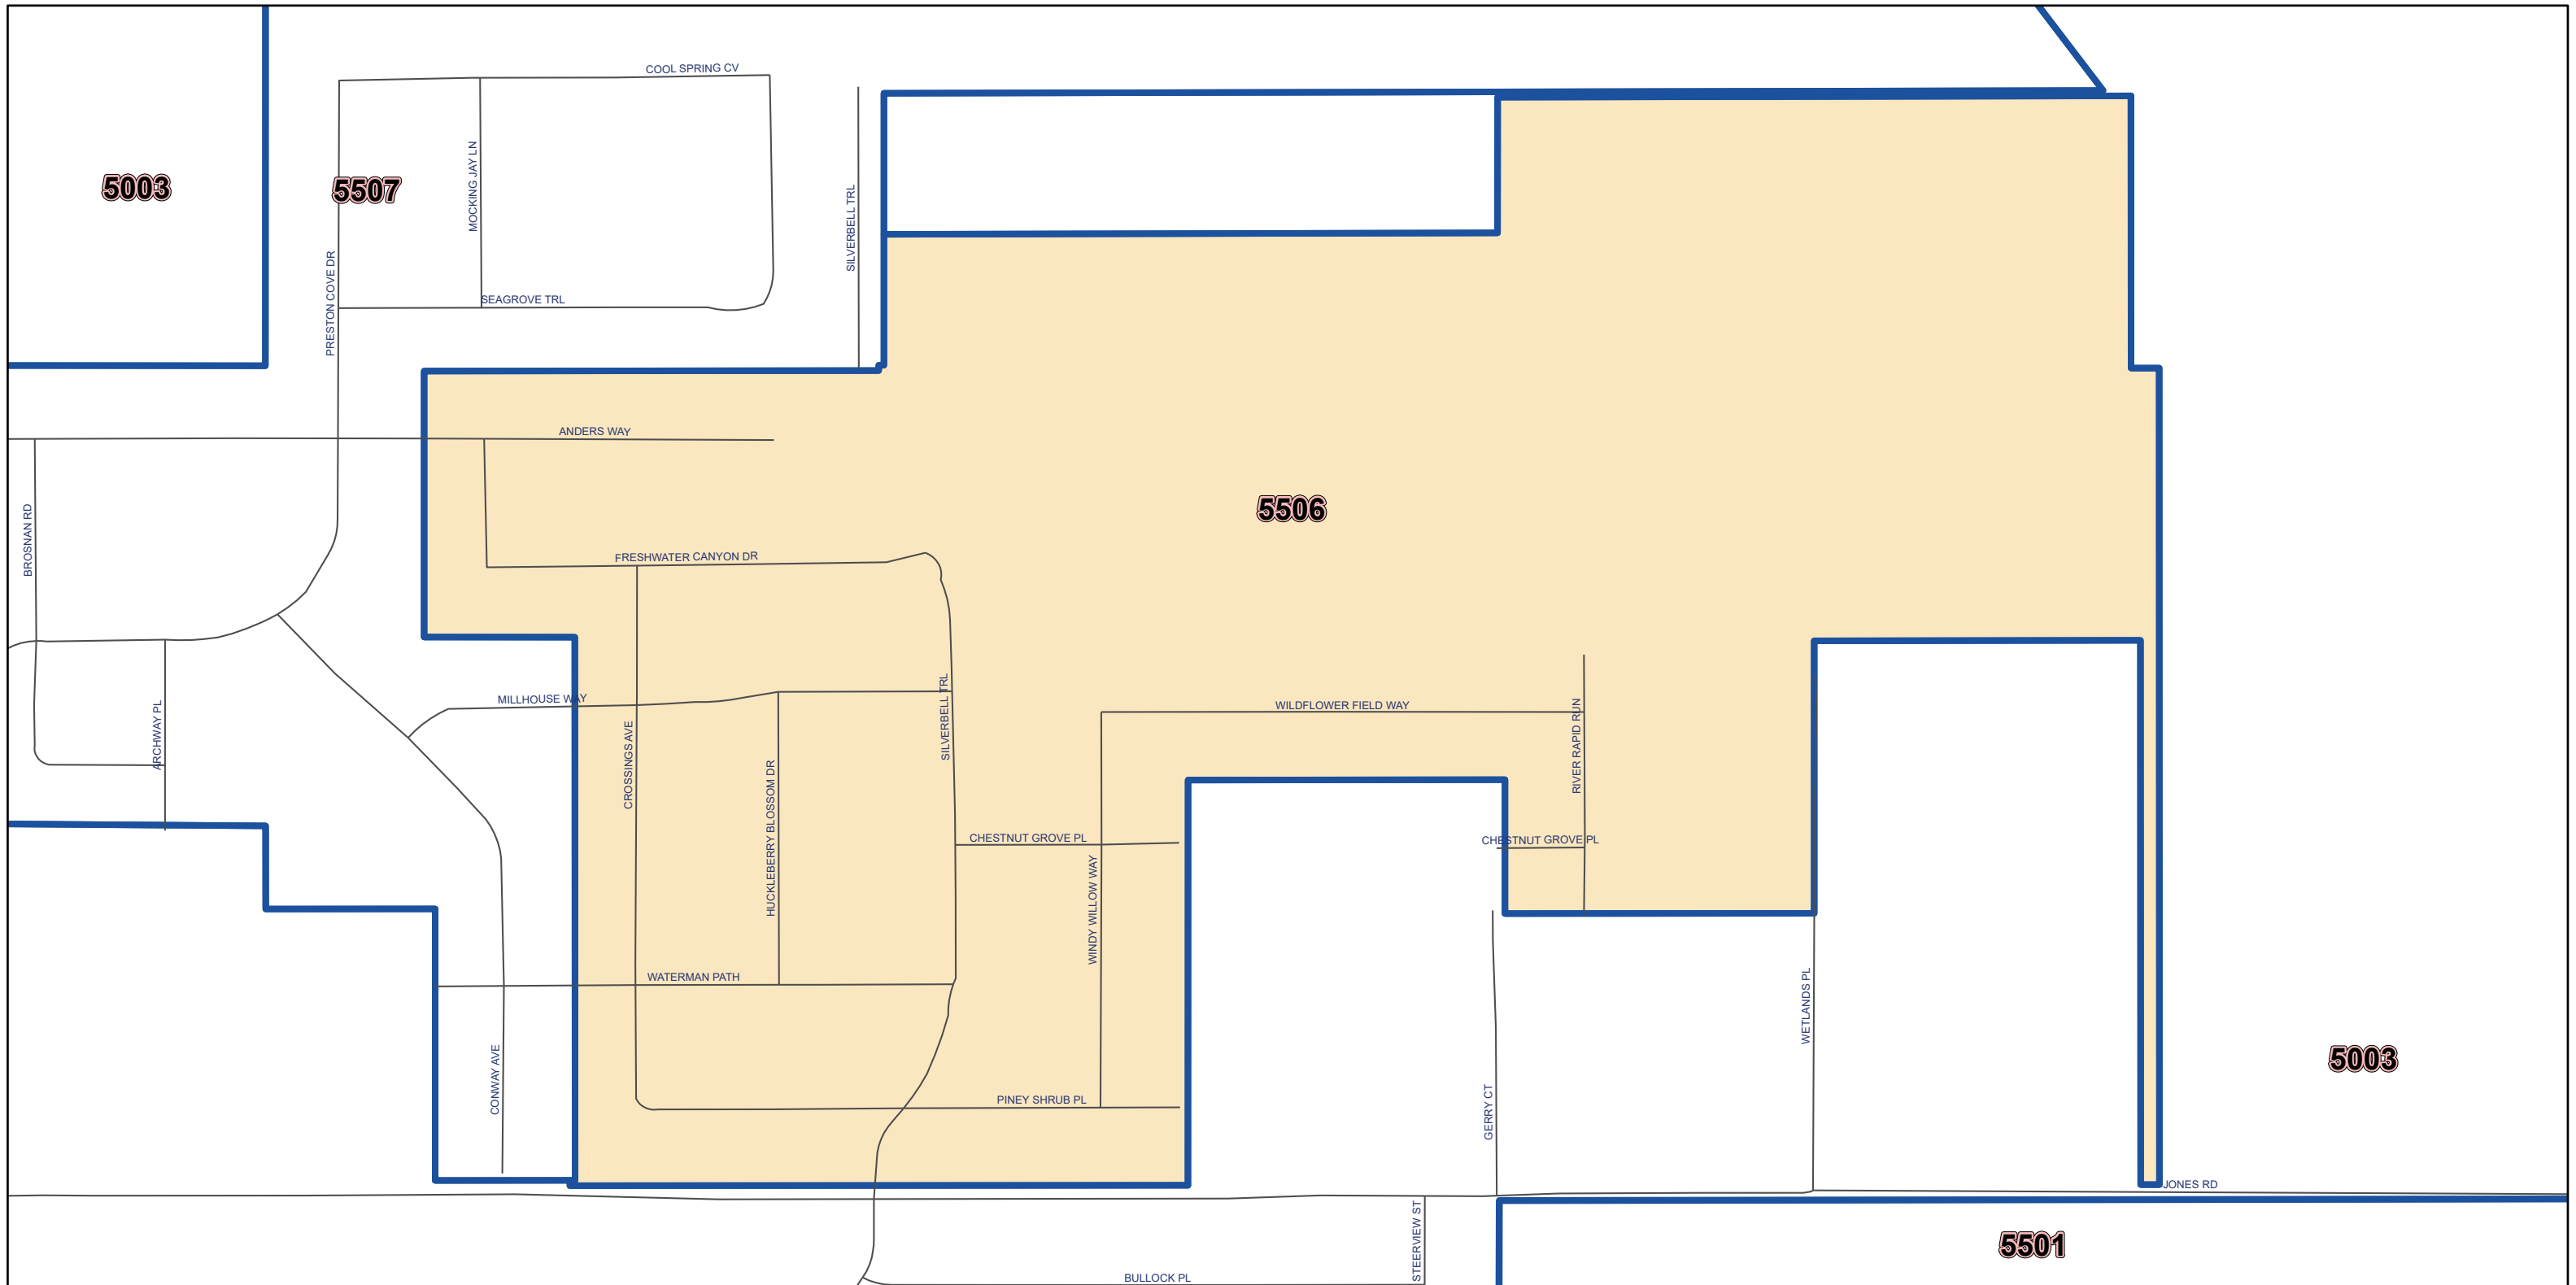

Osceola County Voting Precinct 5506

POLLING LOCATION NOT SHOWN WITHIN THE BOUNDARY OF THIS PRECINCT

Polling Location:
Narcoossee Community Center
5354 Rambling Rd.
St. Cloud, FL 34771

DISCLAIMER: The Supervisor of Elections Office and Osceola County specifically disclaims any warranty, either expressed or implied, including, but not limited to, the implied warranties of merchantability and fitness for a particular use. The entire risk as to quality and performance is with the requestor. In no event will the County or its staff be liable for any direct, indirect, incidental, special, consequential, or other damages, including loss of profit, arising out of the use of this data even if the County has been advised of the possibility of such damages. The requestor acknowledges and accepts the limitations of the Data, including the fact that the Data is dynamic and is in a constant state of maintenance, correction and update.

*Vote
Osceola*

MAP PRODUCED BY
THE OSCEOLA COUNTY
SUPERVISOR OF
ELECTIONS OFFICE.

January 2024