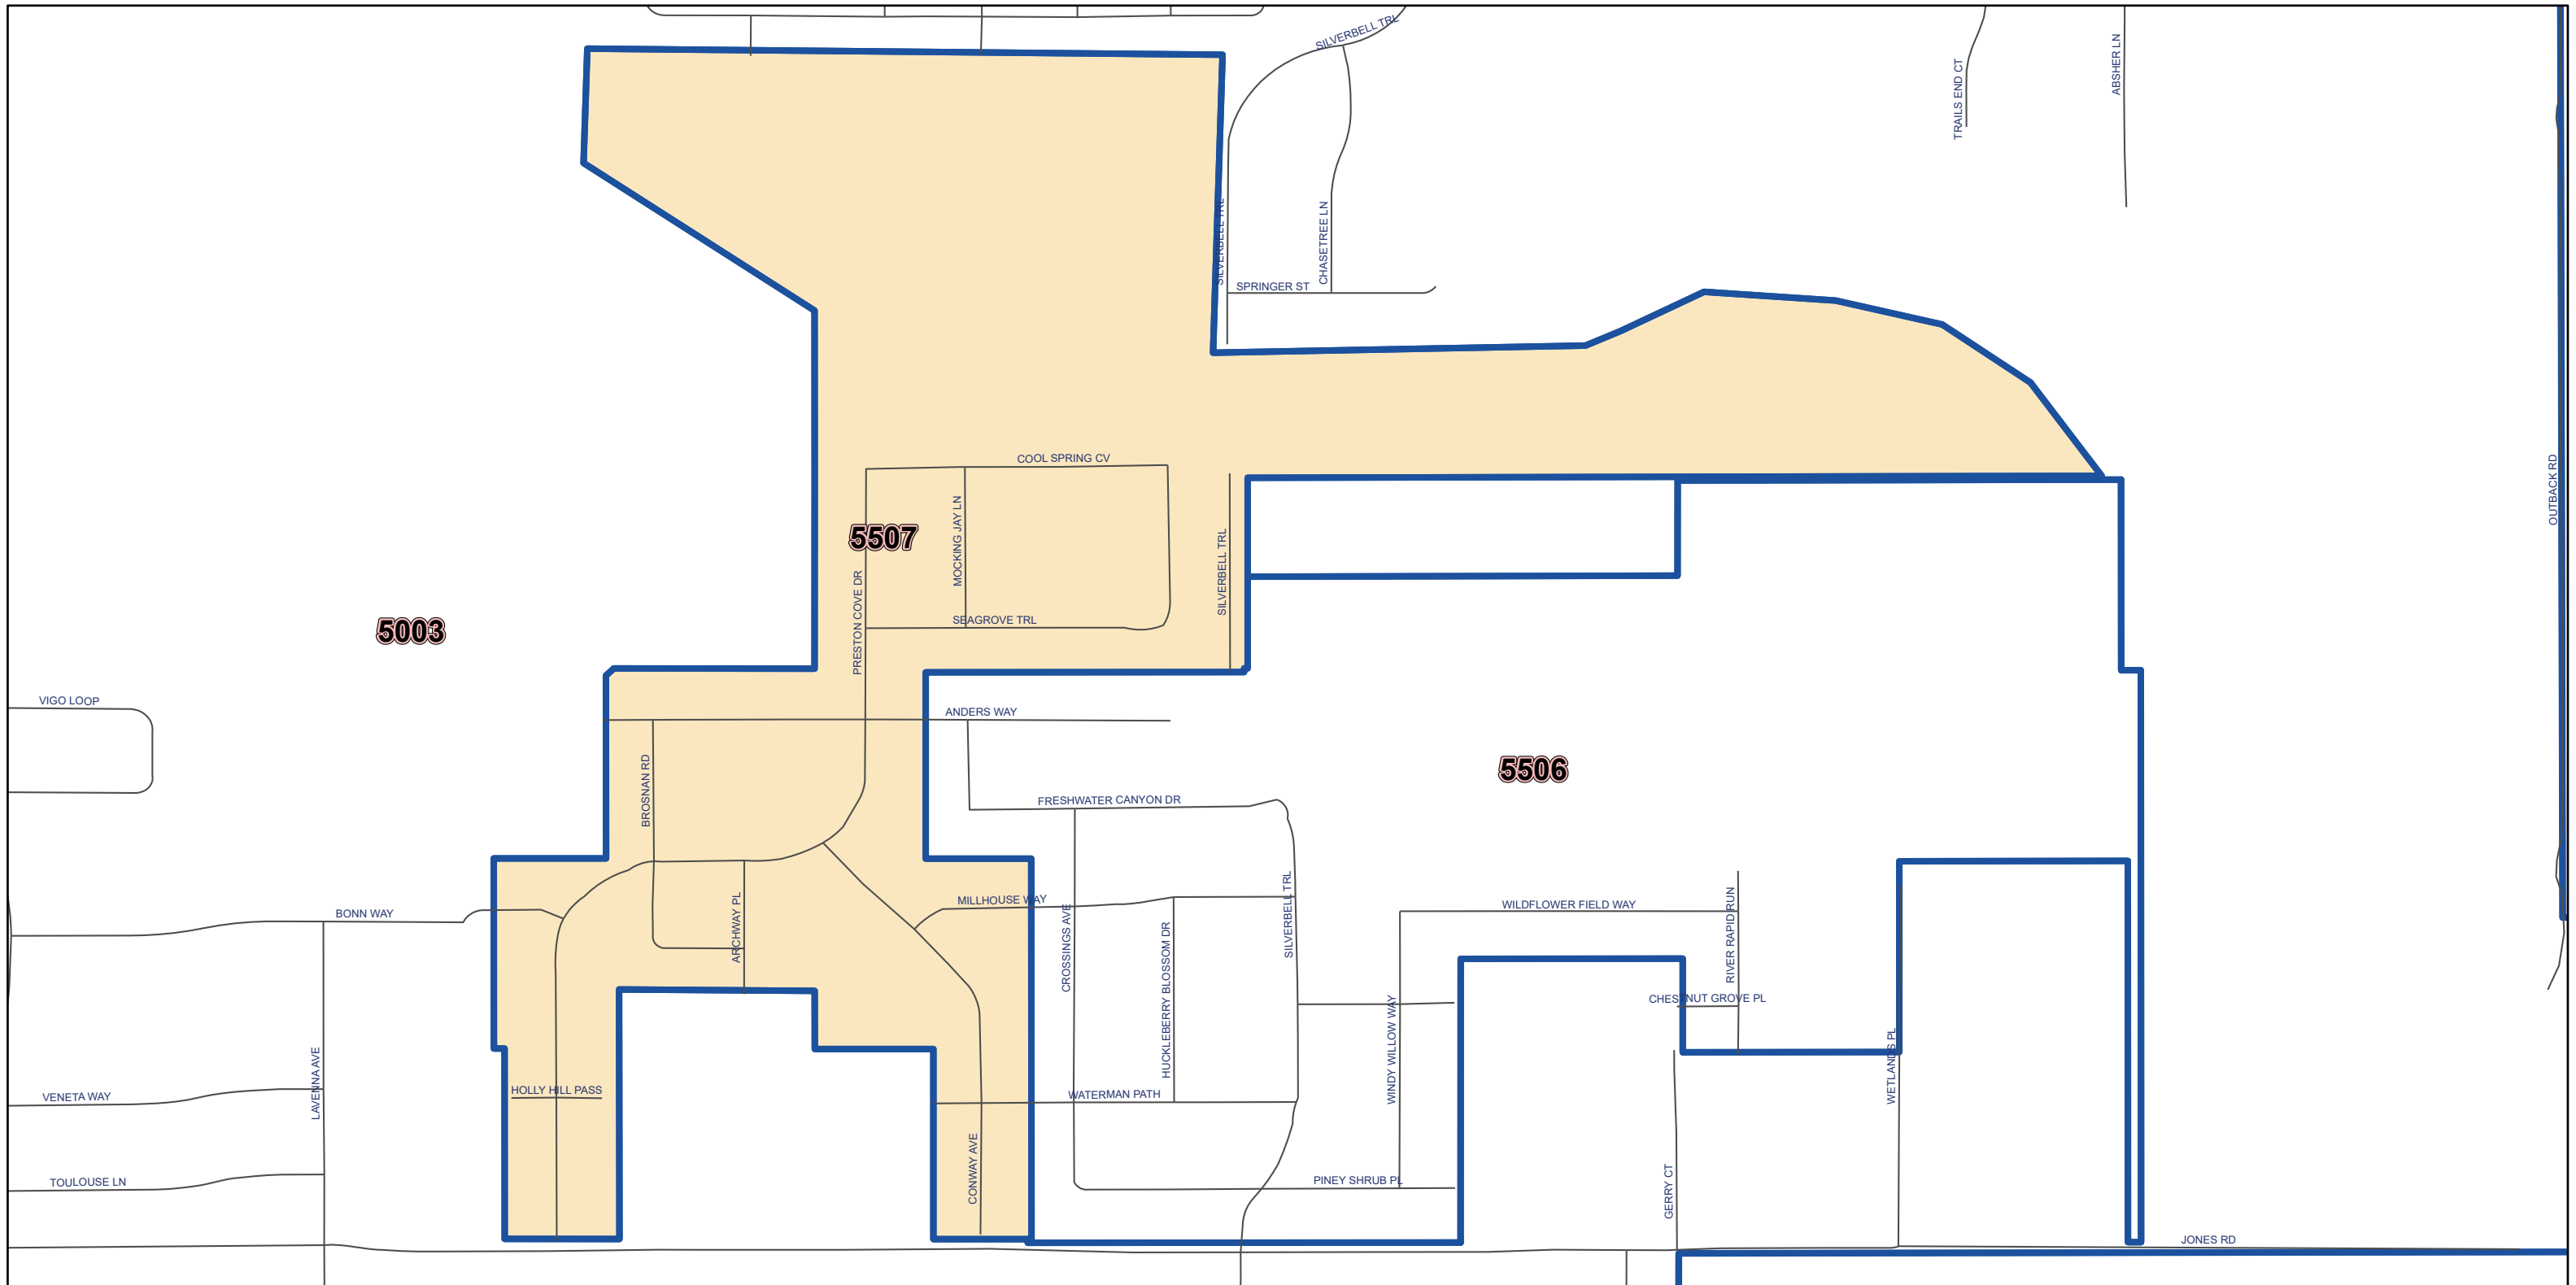

Osceola County Voting Precinct 5507

POLLING LOCATION NOT SHOWN WITHIN THE BOUNDARY OF THIS PRECINCT

MAP PRODUCED BY
THE OSCEOLA COUNTY
SUPERVISOR OF
ELECTIONS OFFICE.

Polling Location:
Narcoossee Community Center
5354 Rambling Rd.
St. Cloud, FL 34771