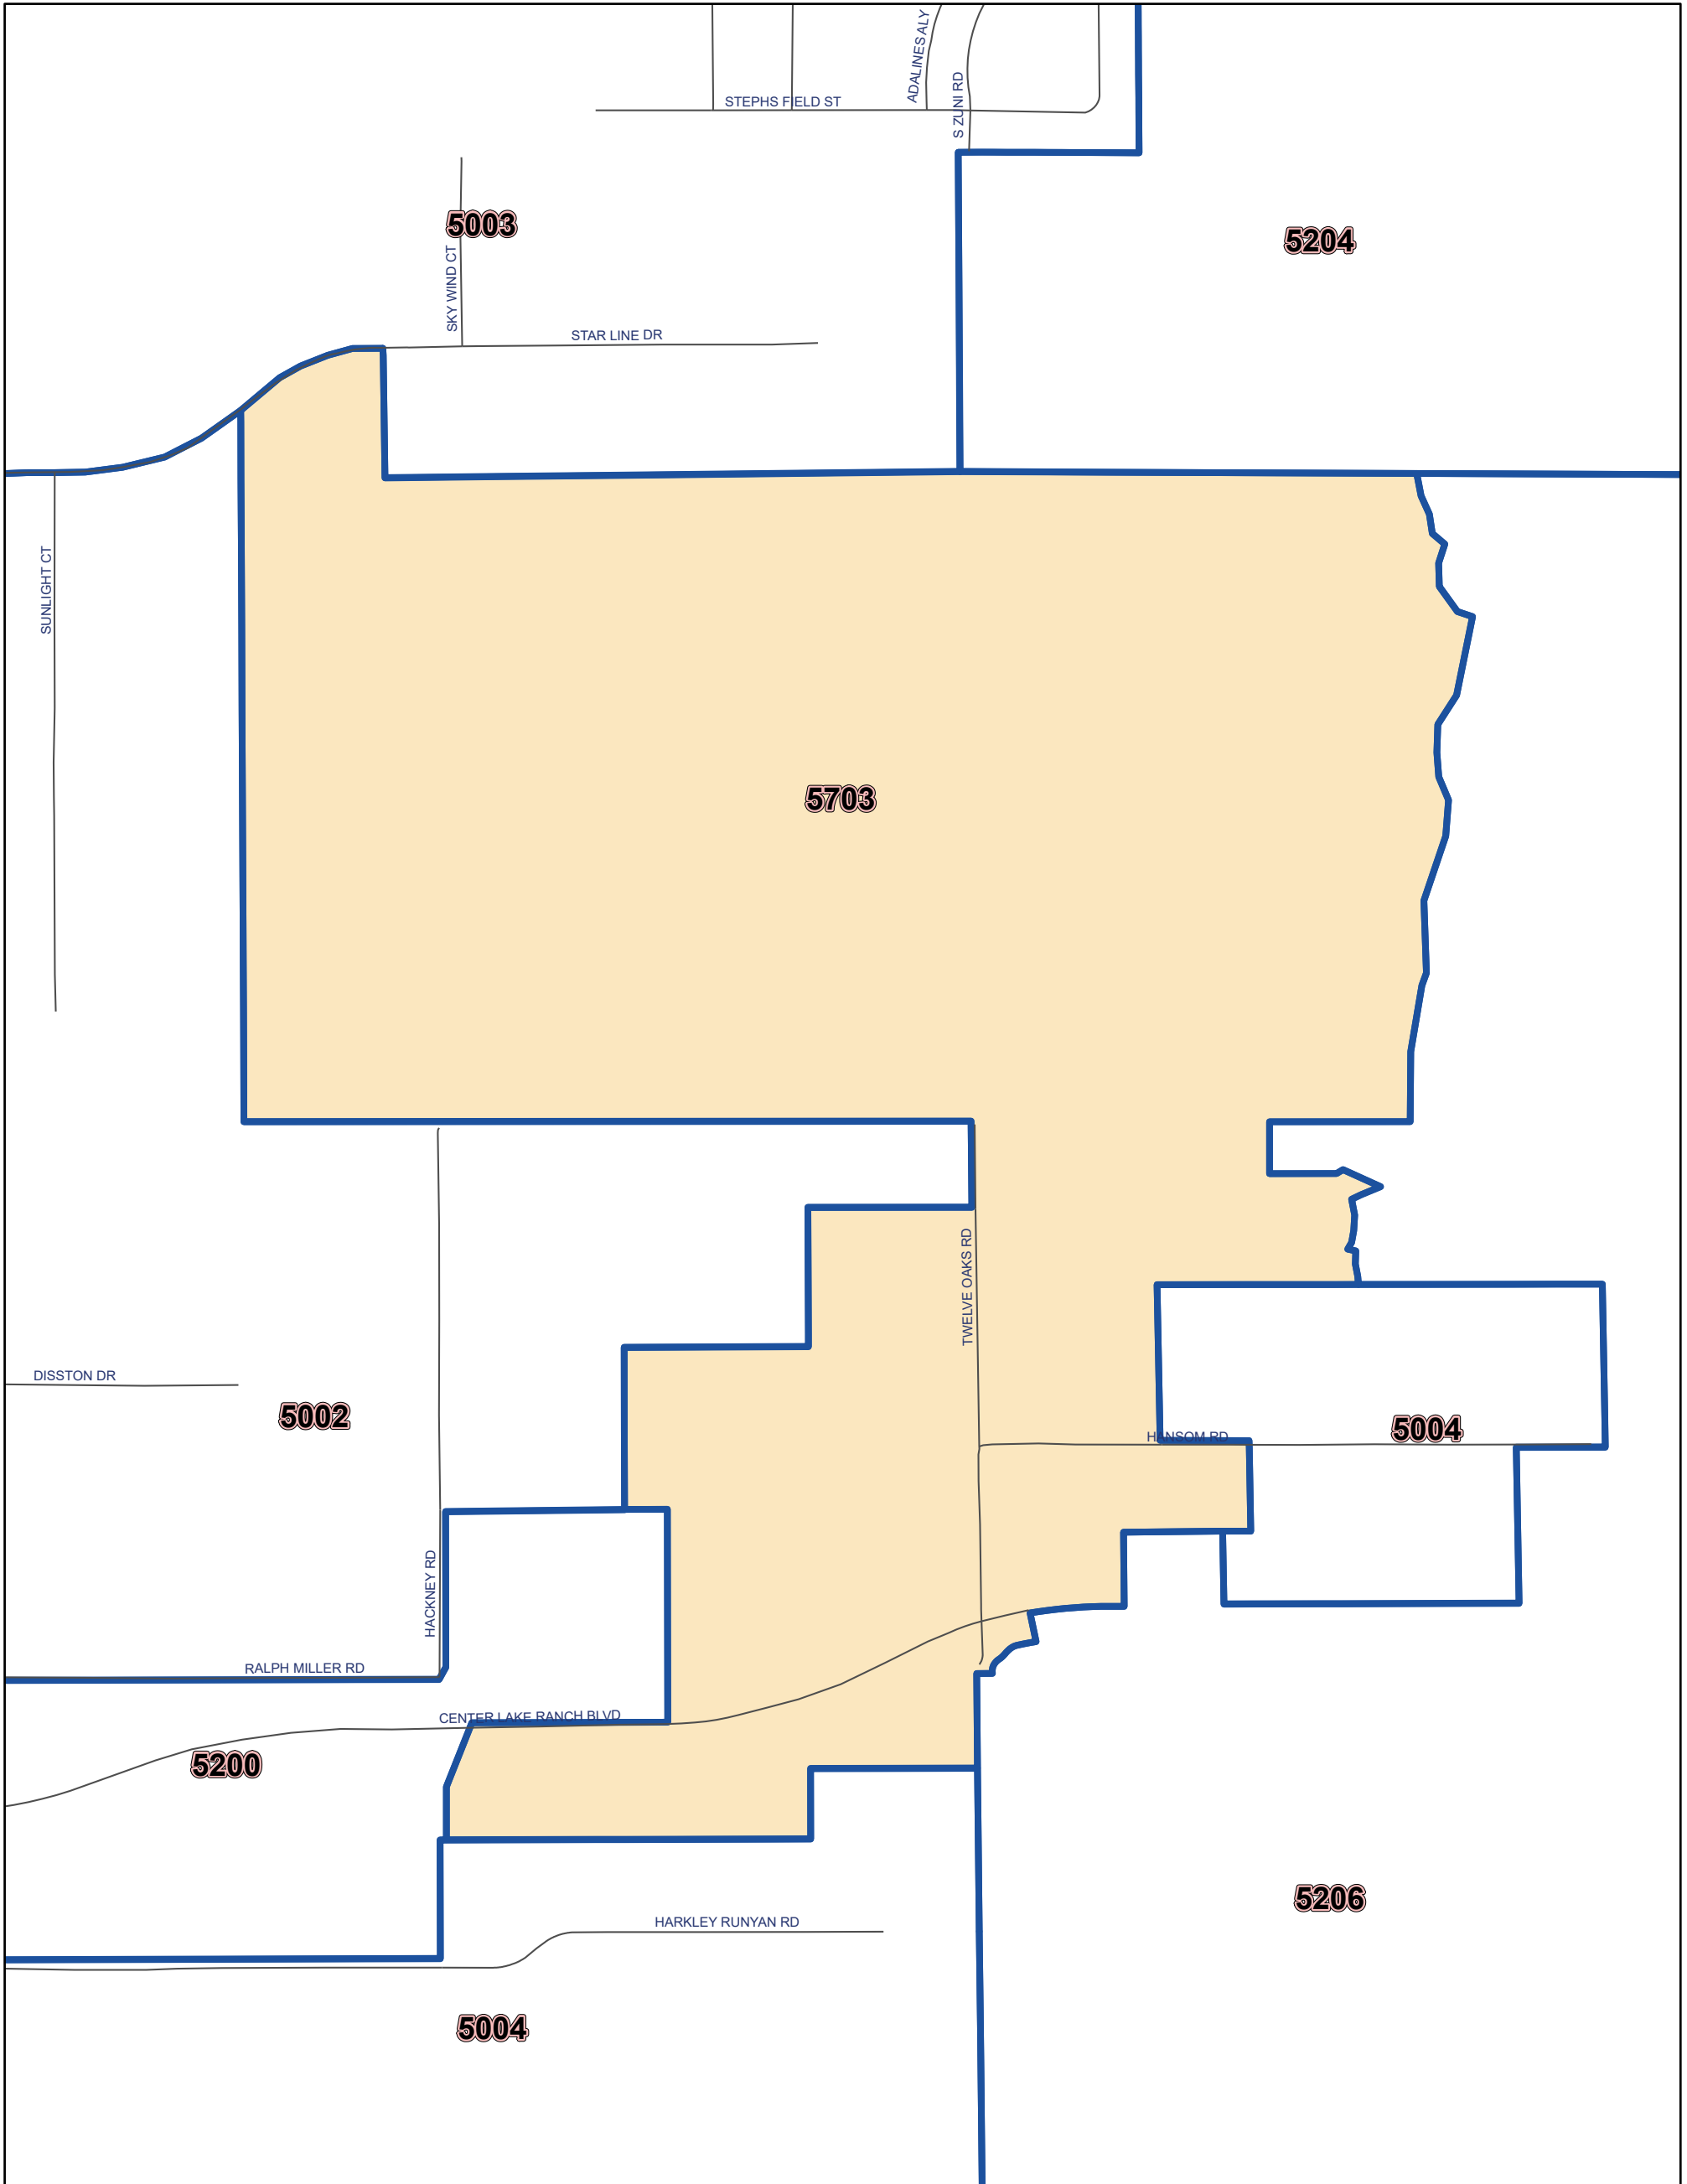

Osceola County Voting Precinct 5703

POLLING LOCATION NOT SHOWN WITHIN THE BOUNDARY OF THIS PRECINCT

Vote Osceola
January 2024

MAP PRODUCED BY
THE OSCEOLA COUNTY
SUPERVISOR OF
ELECTIONS OFFICE.

Polling Location:
Heartcry Chapel
5225 E. Irlo Bronson Memorial Hwy.
St. Cloud, FL 34771

DISCLAIMER: Precinct boundaries may not have been modified to include the latest annexations within the cities of Kissimmee and St. Cloud. Any questions as to the precinct boundaries in these areas should be directed to the Osceola County Supervisor of Elections Office.