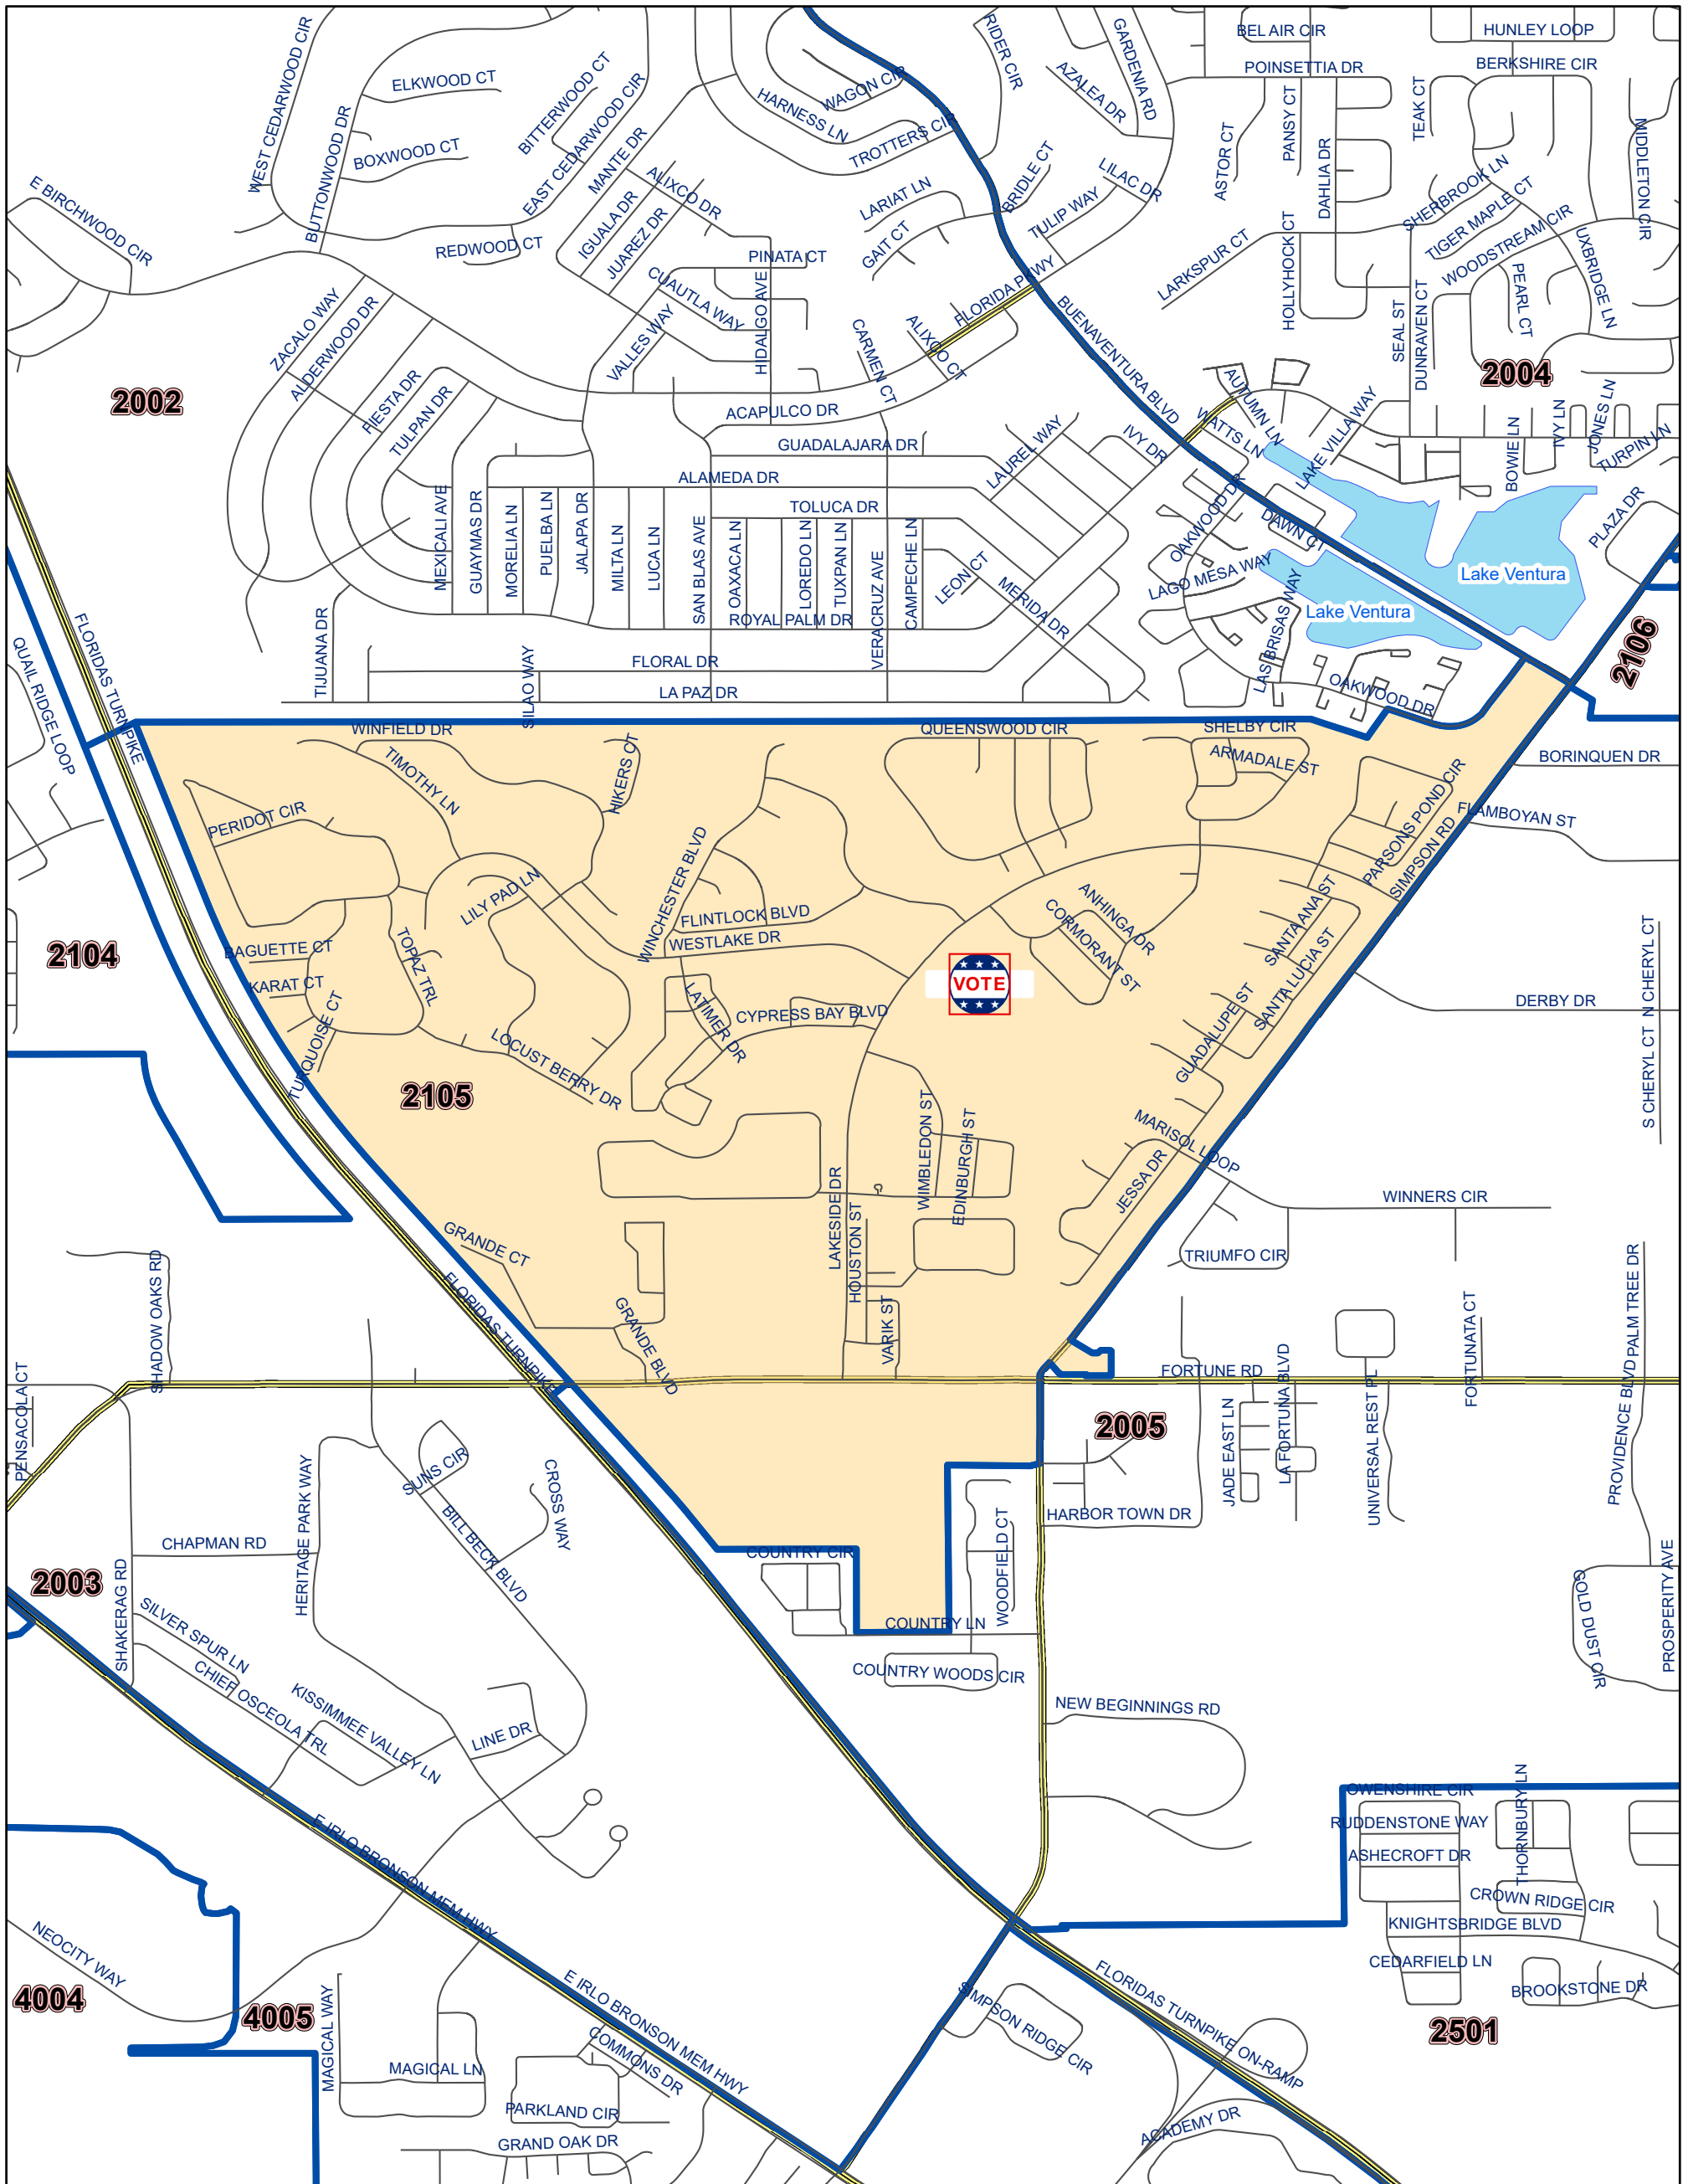

Osceola County Voting Precinct 2105

Vote Osceola
August 2024

MAP PRODUCED BY
THE OSCEOLA COUNTY
SUPERVISOR OF
ELECTIONS OFFICE.

Polling Location:
Mark Durbin Community Park
2253 Lakeside Dr.
Kissimmee, FL 34743

DISCLAIMER: Precinct boundaries may not have been modified to include the latest annexations within the cities of Kissimmee and St. Cloud. Any questions as to the precinct boundaries in these areas should be directed to the Osceola County Supervisor of Elections Office.