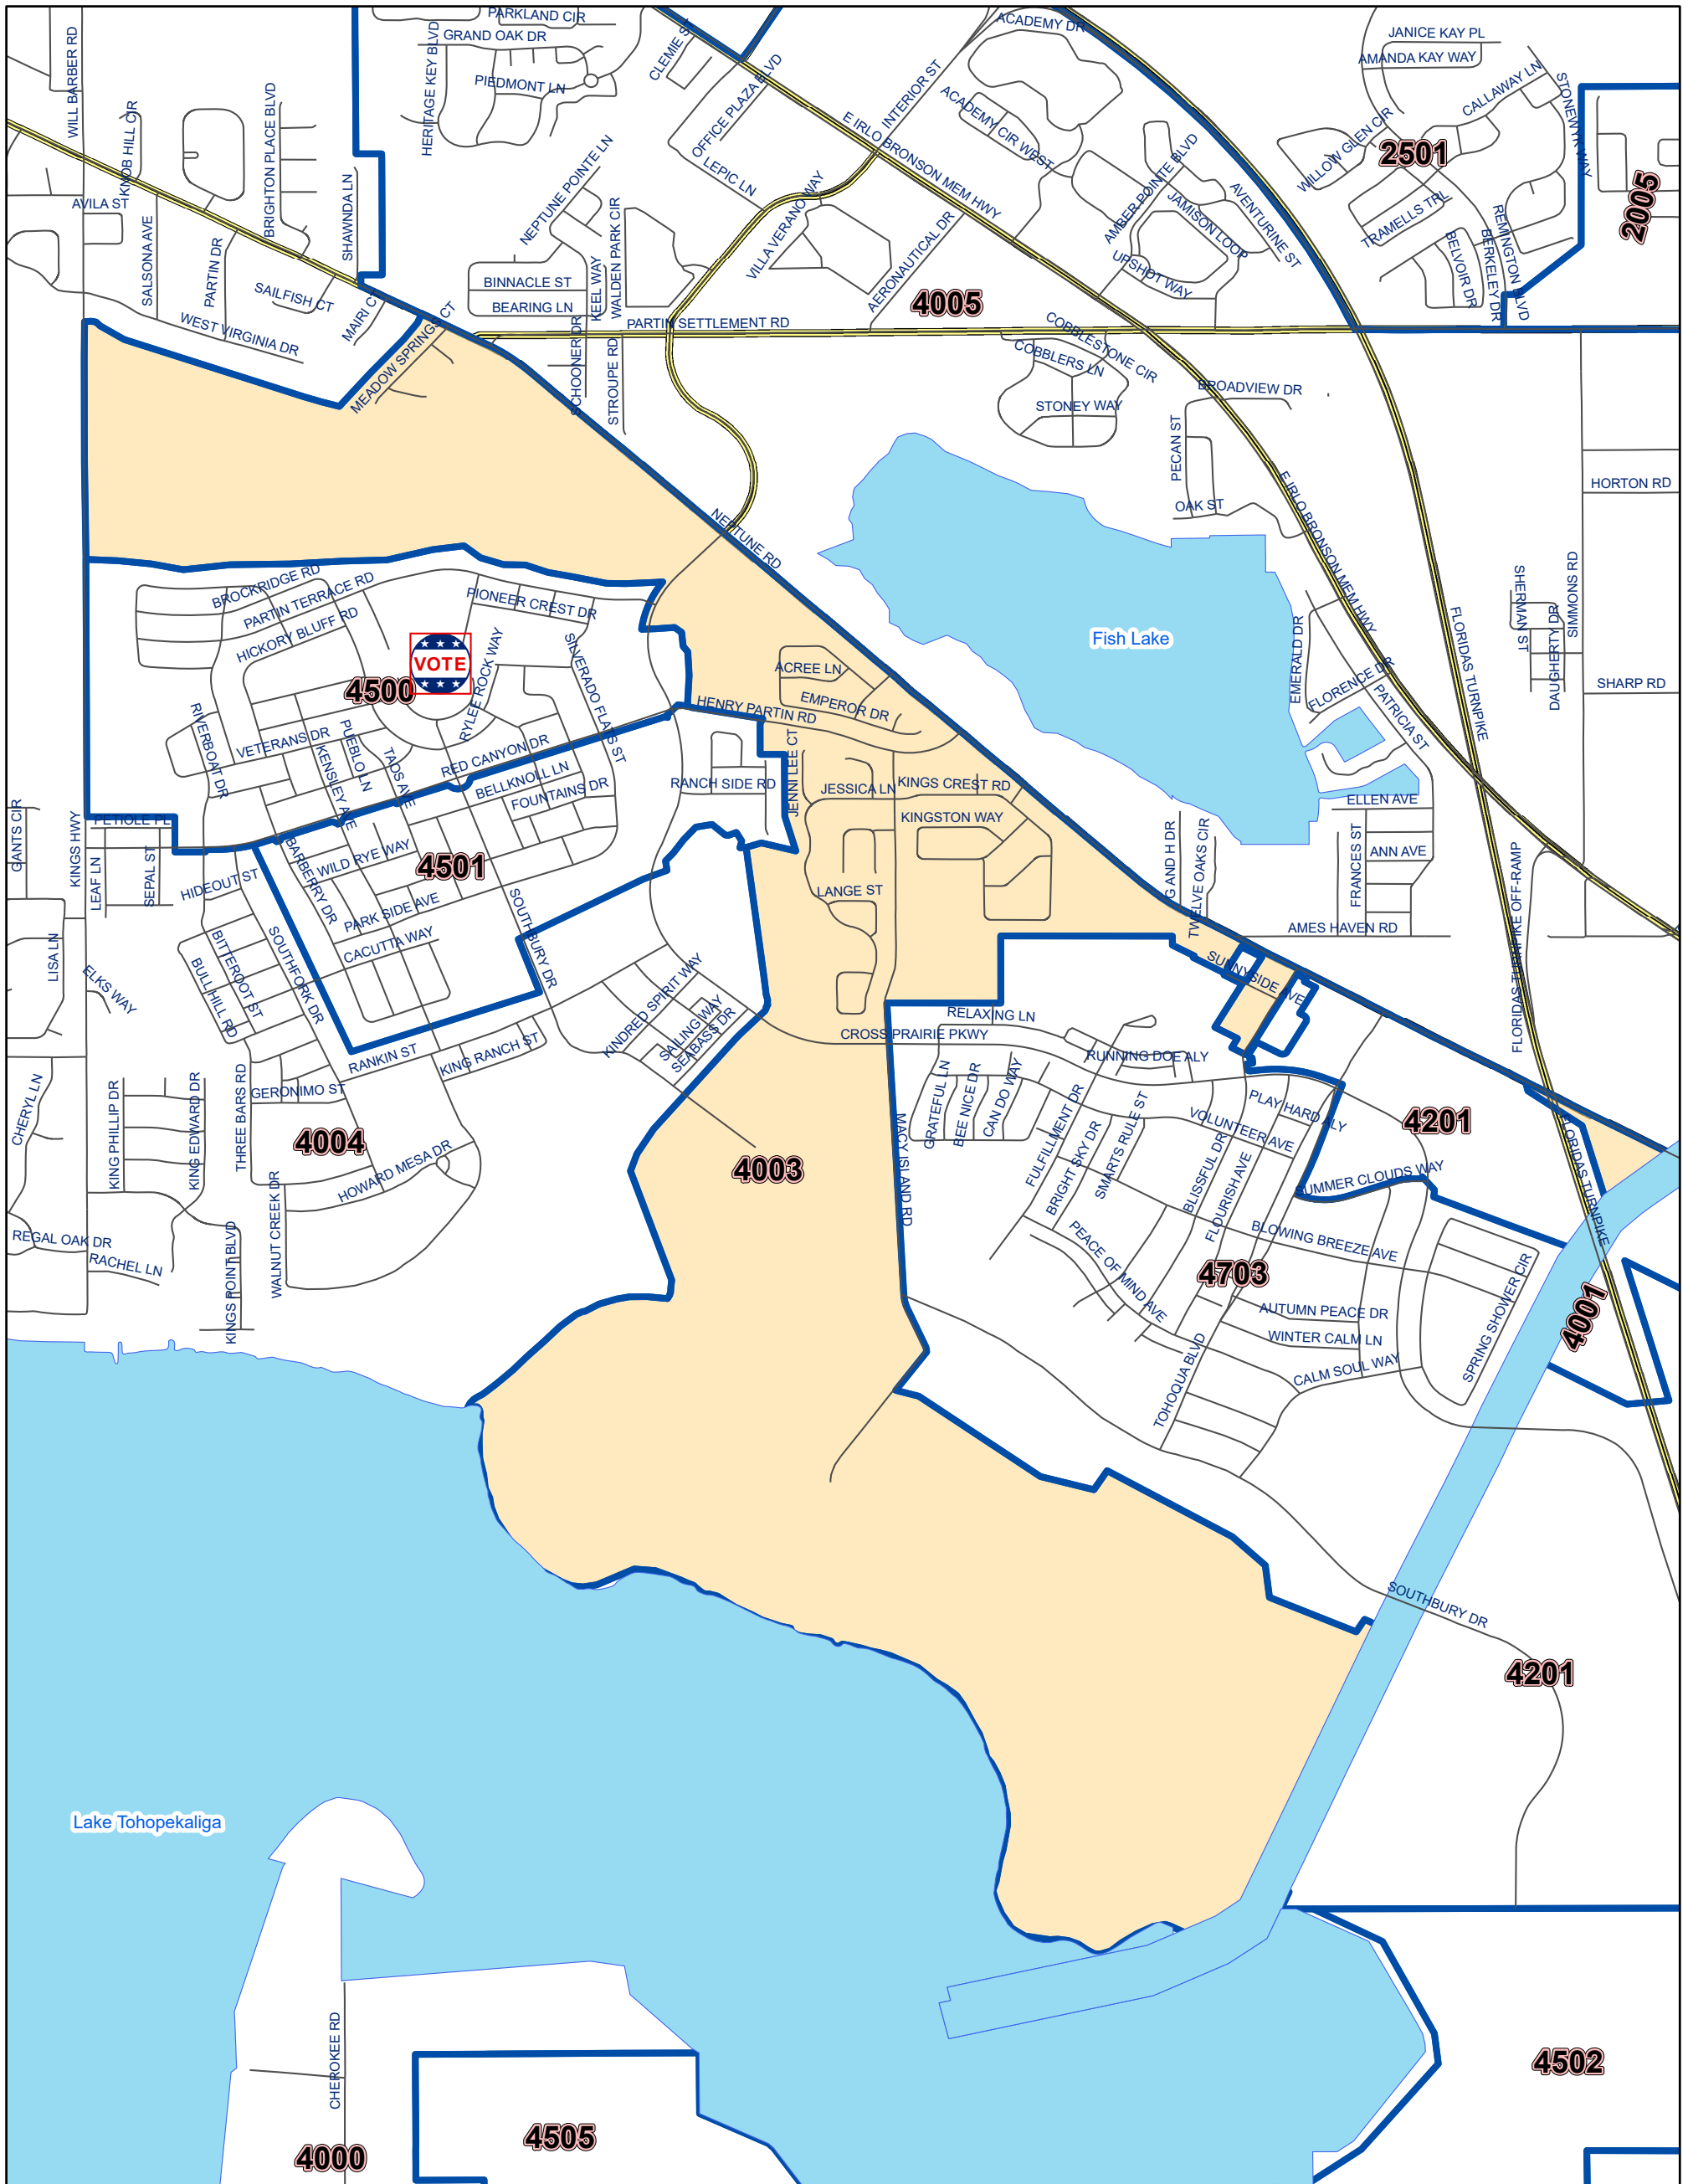

# Osceola County Voting Precinct 4003

POLLING LOCATION NOT SHOWN WITHIN THE BOUNDARY OF THIS PRECINCT

MAP PRODUCED BY THE OSCEOLA COUNTY SUPERVISOR OF ELECTIONS OFFICE.

**Polling Location:**  
**Kindred Heritage Park**  
**1450 Diamond Loop Dr.**  
**Kissimmee, FL 34744**

DISCLAIMER: Precinct boundaries may not have been modified to include the latest annexations within the cities of Kissimmee and St. Cloud. Any questions as to the precinct boundaries in these areas should be directed to the Osceola County Supervisor of Elections Office.