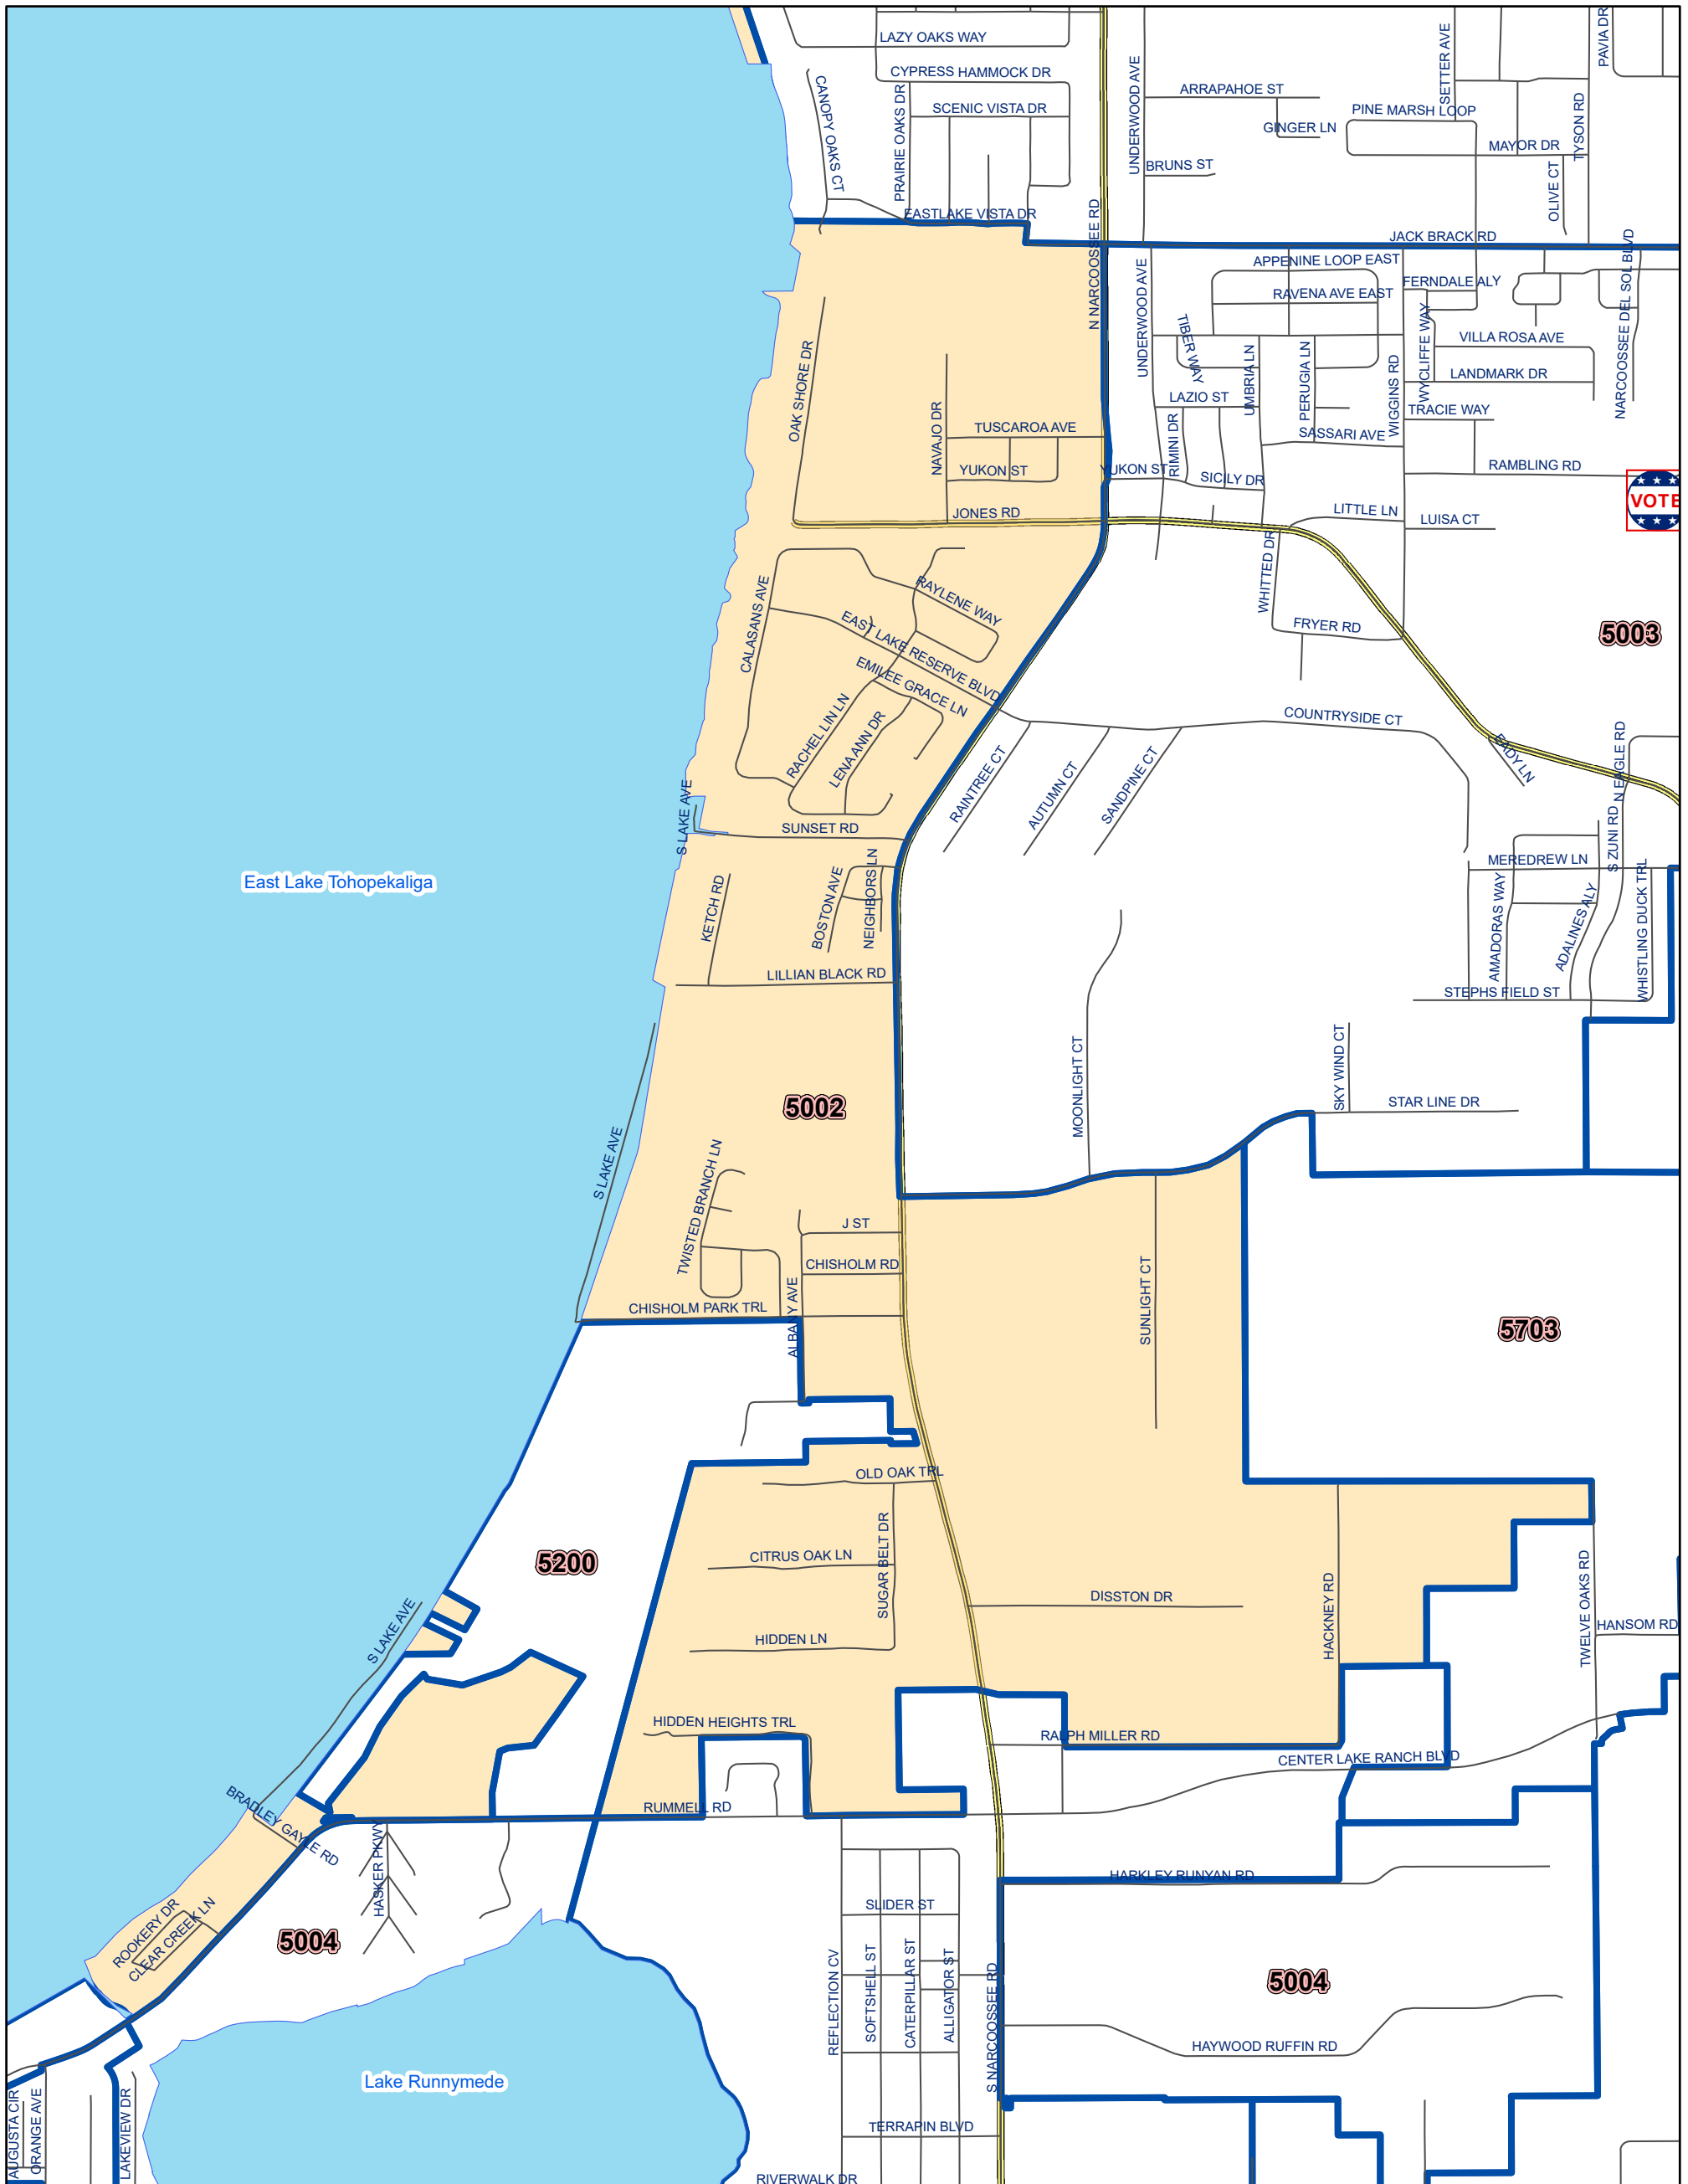

# Osceola County Voting Precinct 5002

POLLING LOCATION NOT SHOWN WITHIN THE BOUNDARY OF THIS PRECINCT

MAP PRODUCED BY  
THE OSCEOLA COUNTY  
SUPERVISOR OF  
ELECTIONS OFFICE.

**Polling Location:**  
**Narcoossee Community Center**  
**5354 Rambling Rd.**  
**St. Cloud, FL 34771**

DISCLAIMER: Precinct boundaries may not have been modified to include the latest annexations within the cities of Kissimmee and St. Cloud. Any questions as to the precinct boundaries in these areas should be directed to the Osceola County Supervisor of Elections Office.