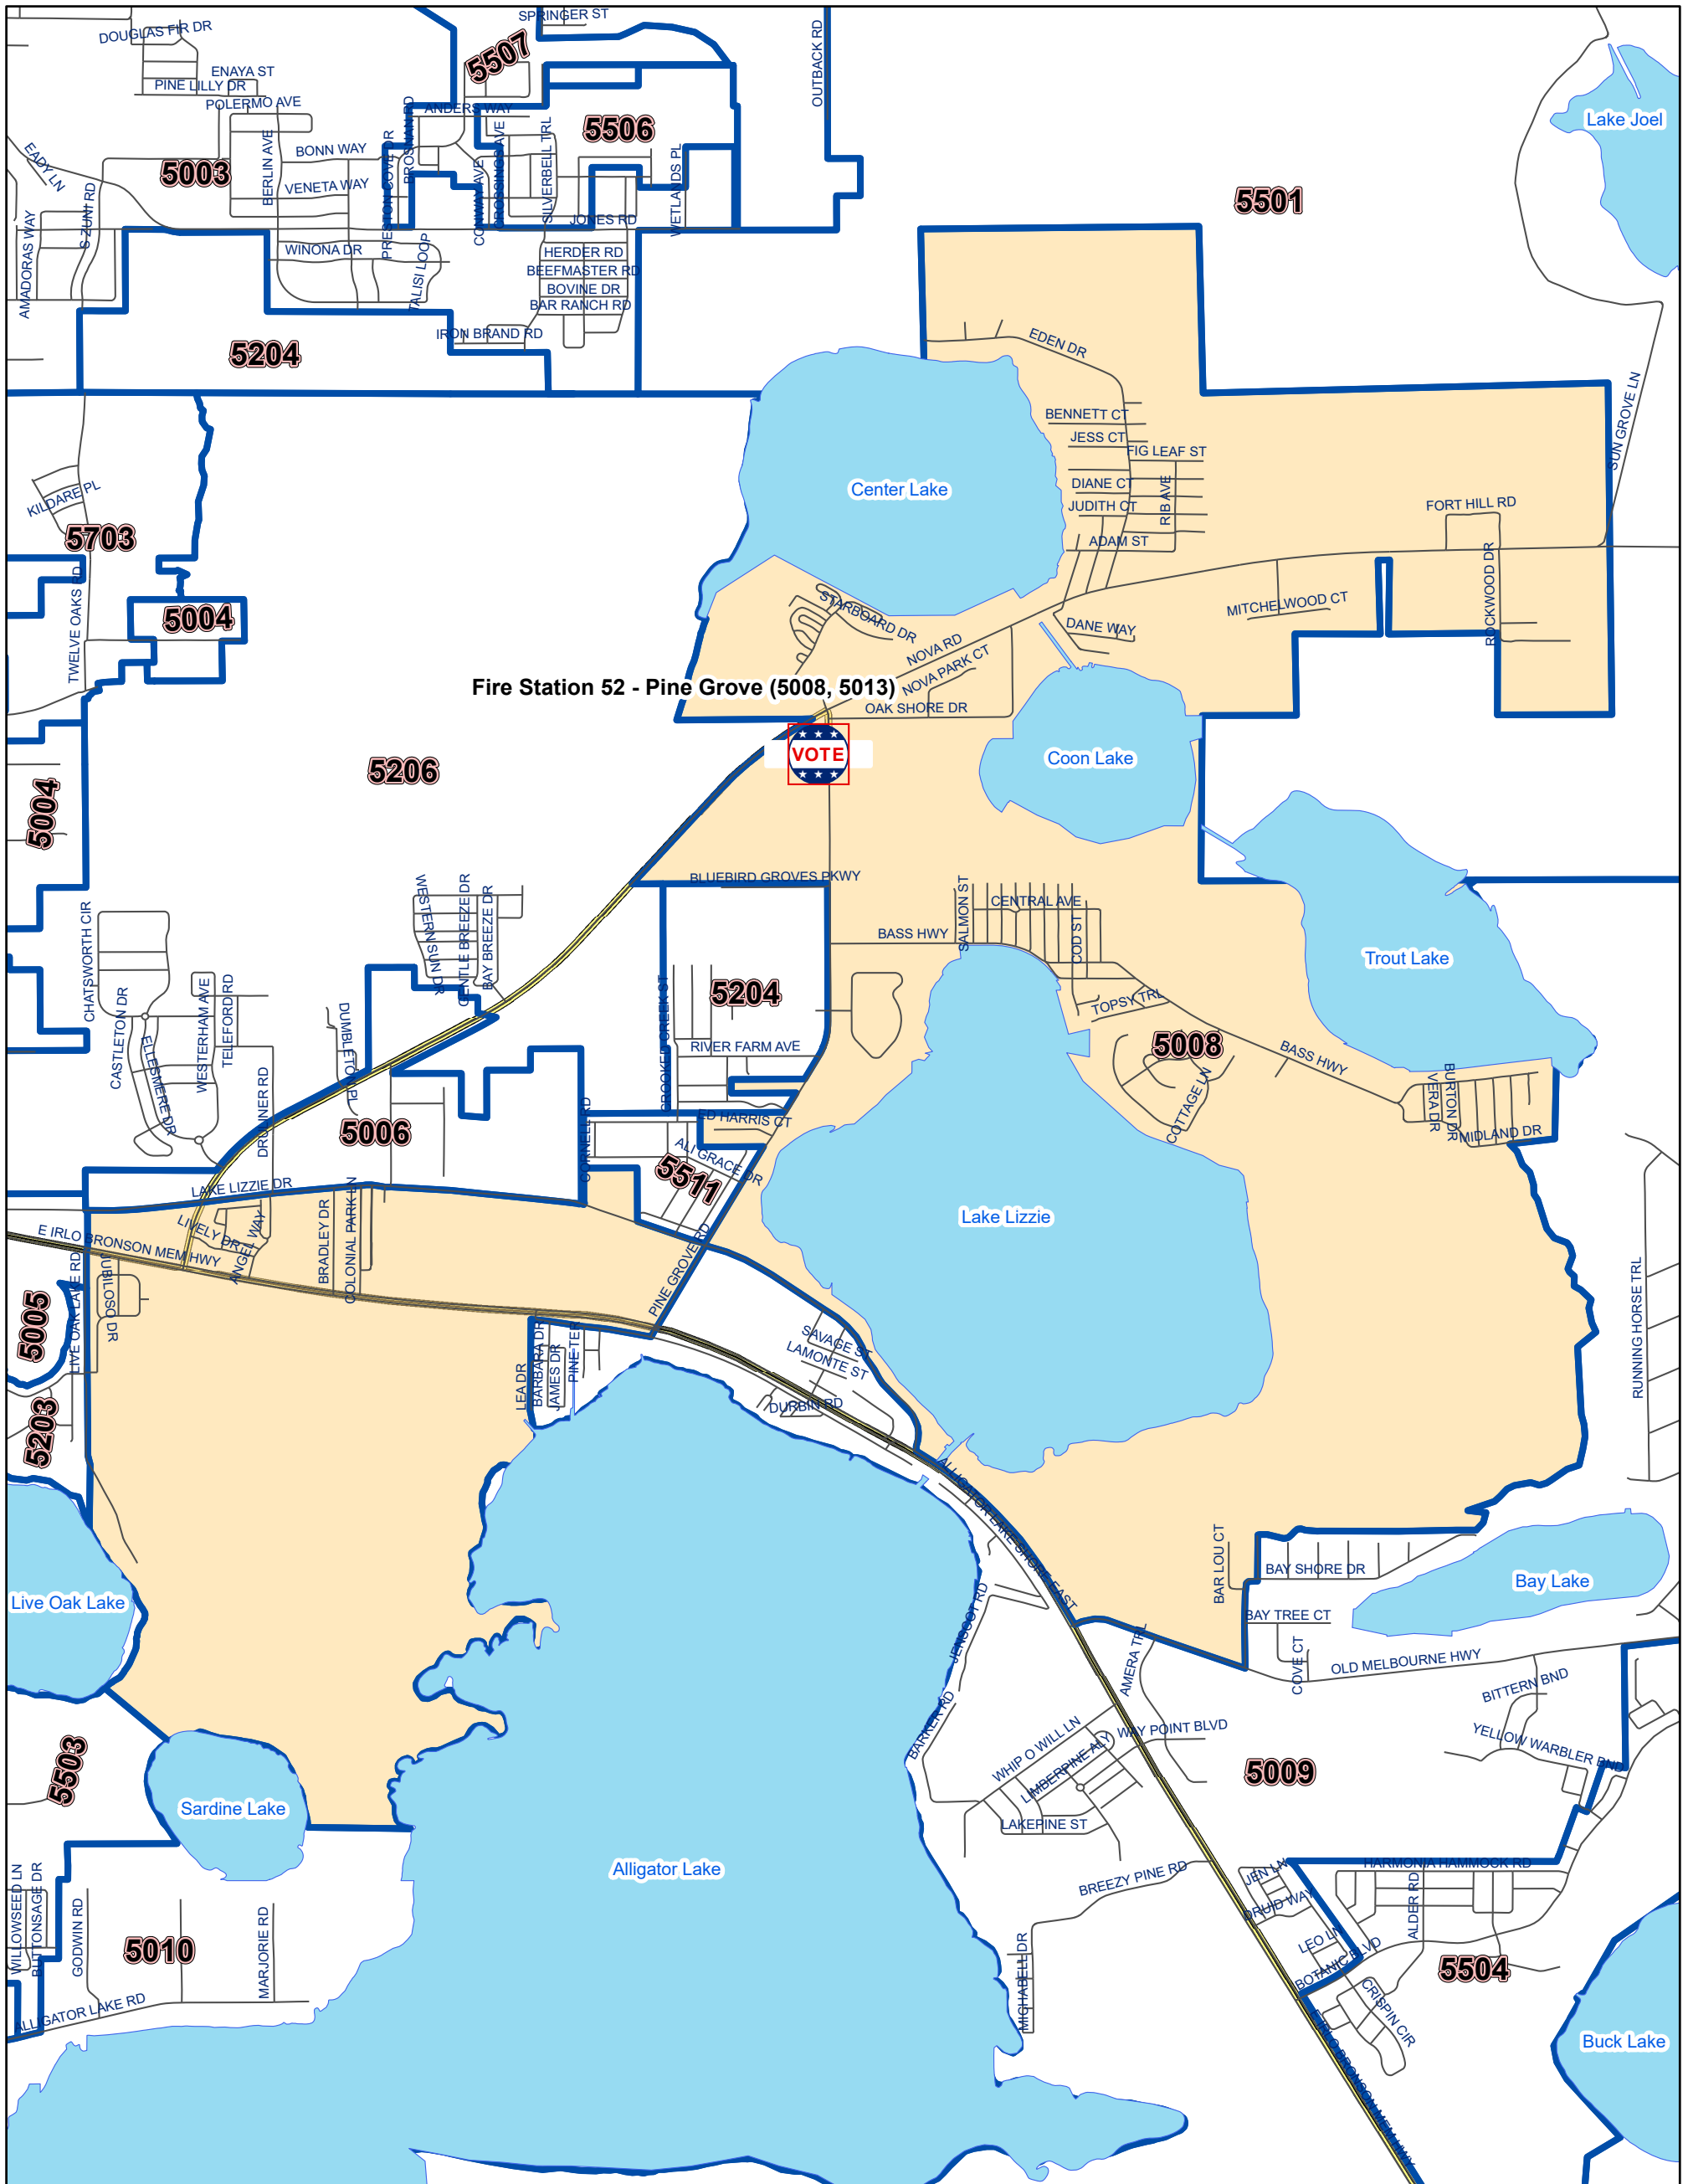

Osceola County Voting Precinct 5008

MAP PRODUCED BY
THE OSCEOLA COUNTY
SUPERVISOR OF
ELECTIONS OFFICE.

Polling Location:
Fire Station 52 - Pine Grove
1420 Pine Grove Rd.
St. Cloud, FL 34771

DISCLAIMER: Precinct boundaries may not have been modified to include the latest annexations within the cities of Kissimmee and St. Cloud. Any questions as to the precinct boundaries in these areas should be directed to the Osceola County Supervisor of Elections Office.