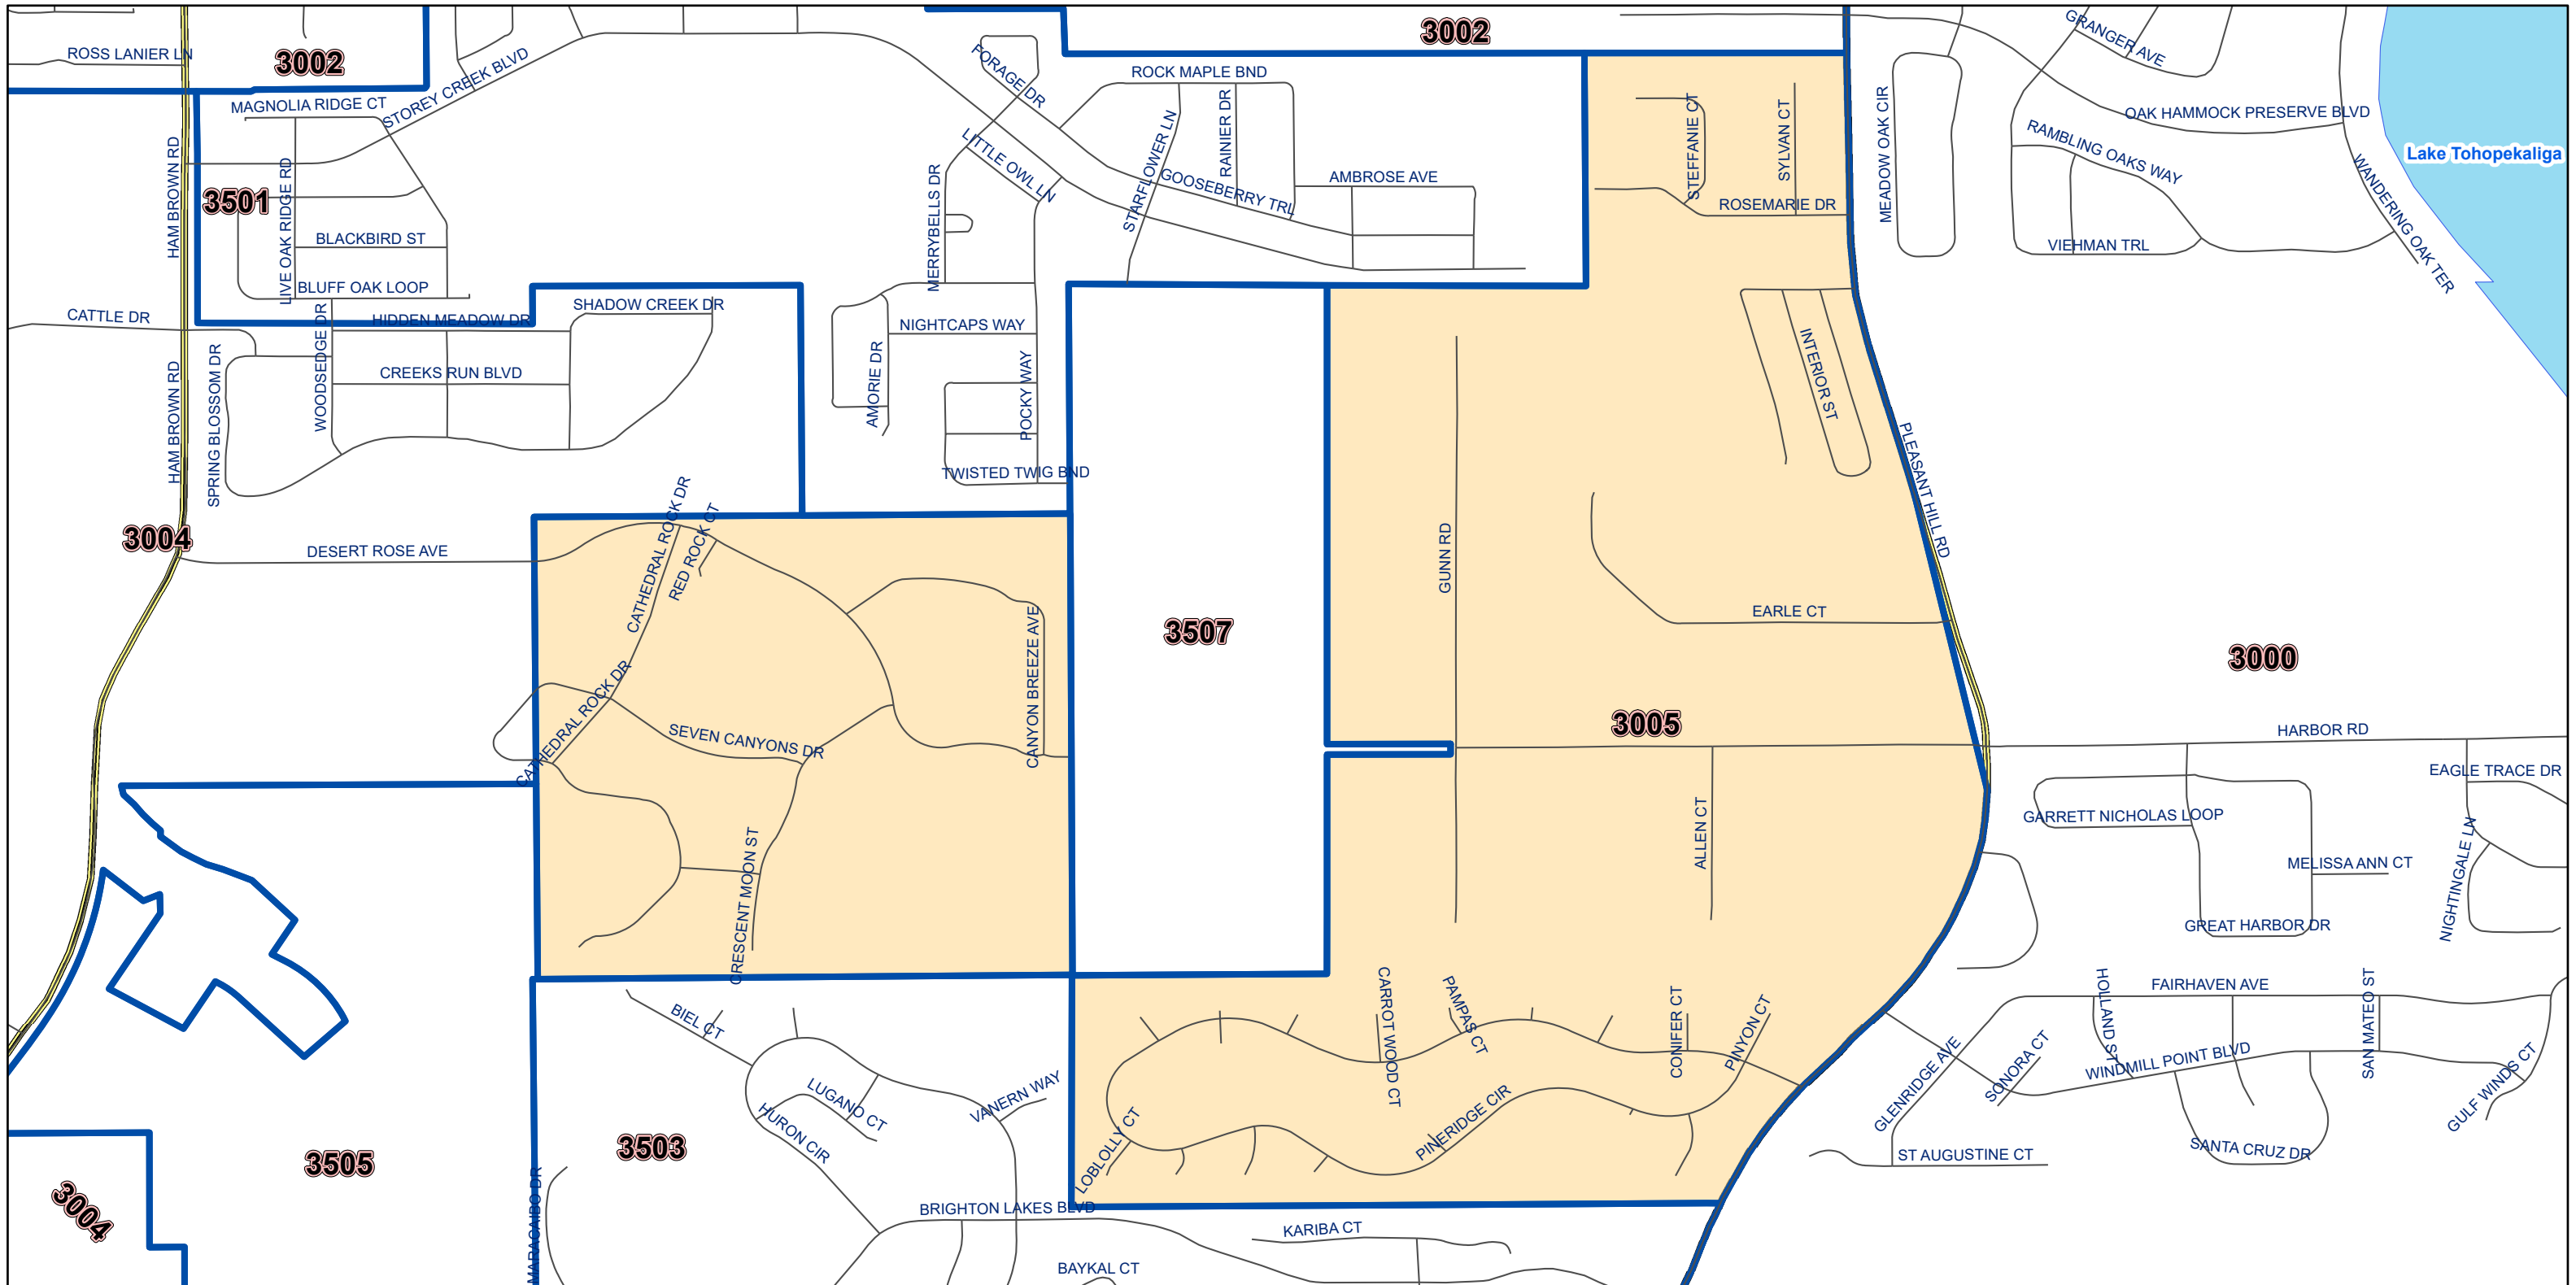

Osceola County Voting Precinct 3005

POLLING LOCATION NOT SHOWN WITHIN THE BOUNDARY OF THIS PRECINCT

MAP PRODUCED BY
THE OSCEOLA COUNTY
SUPERVISOR OF
ELECTIONS OFFICE.

Polling Location:
Pleasant Hill Elementary School
1801 Jack Calhoun Dr.
Kissimmee, FL 34741

DISCLAIMER: Precinct boundaries may not have been modified to include the latest annexations within the cities of Kissimmee and St. Cloud. Any questions as to the precinct boundaries in these areas should be directed to the Osceola County Supervisor of Elections Office.