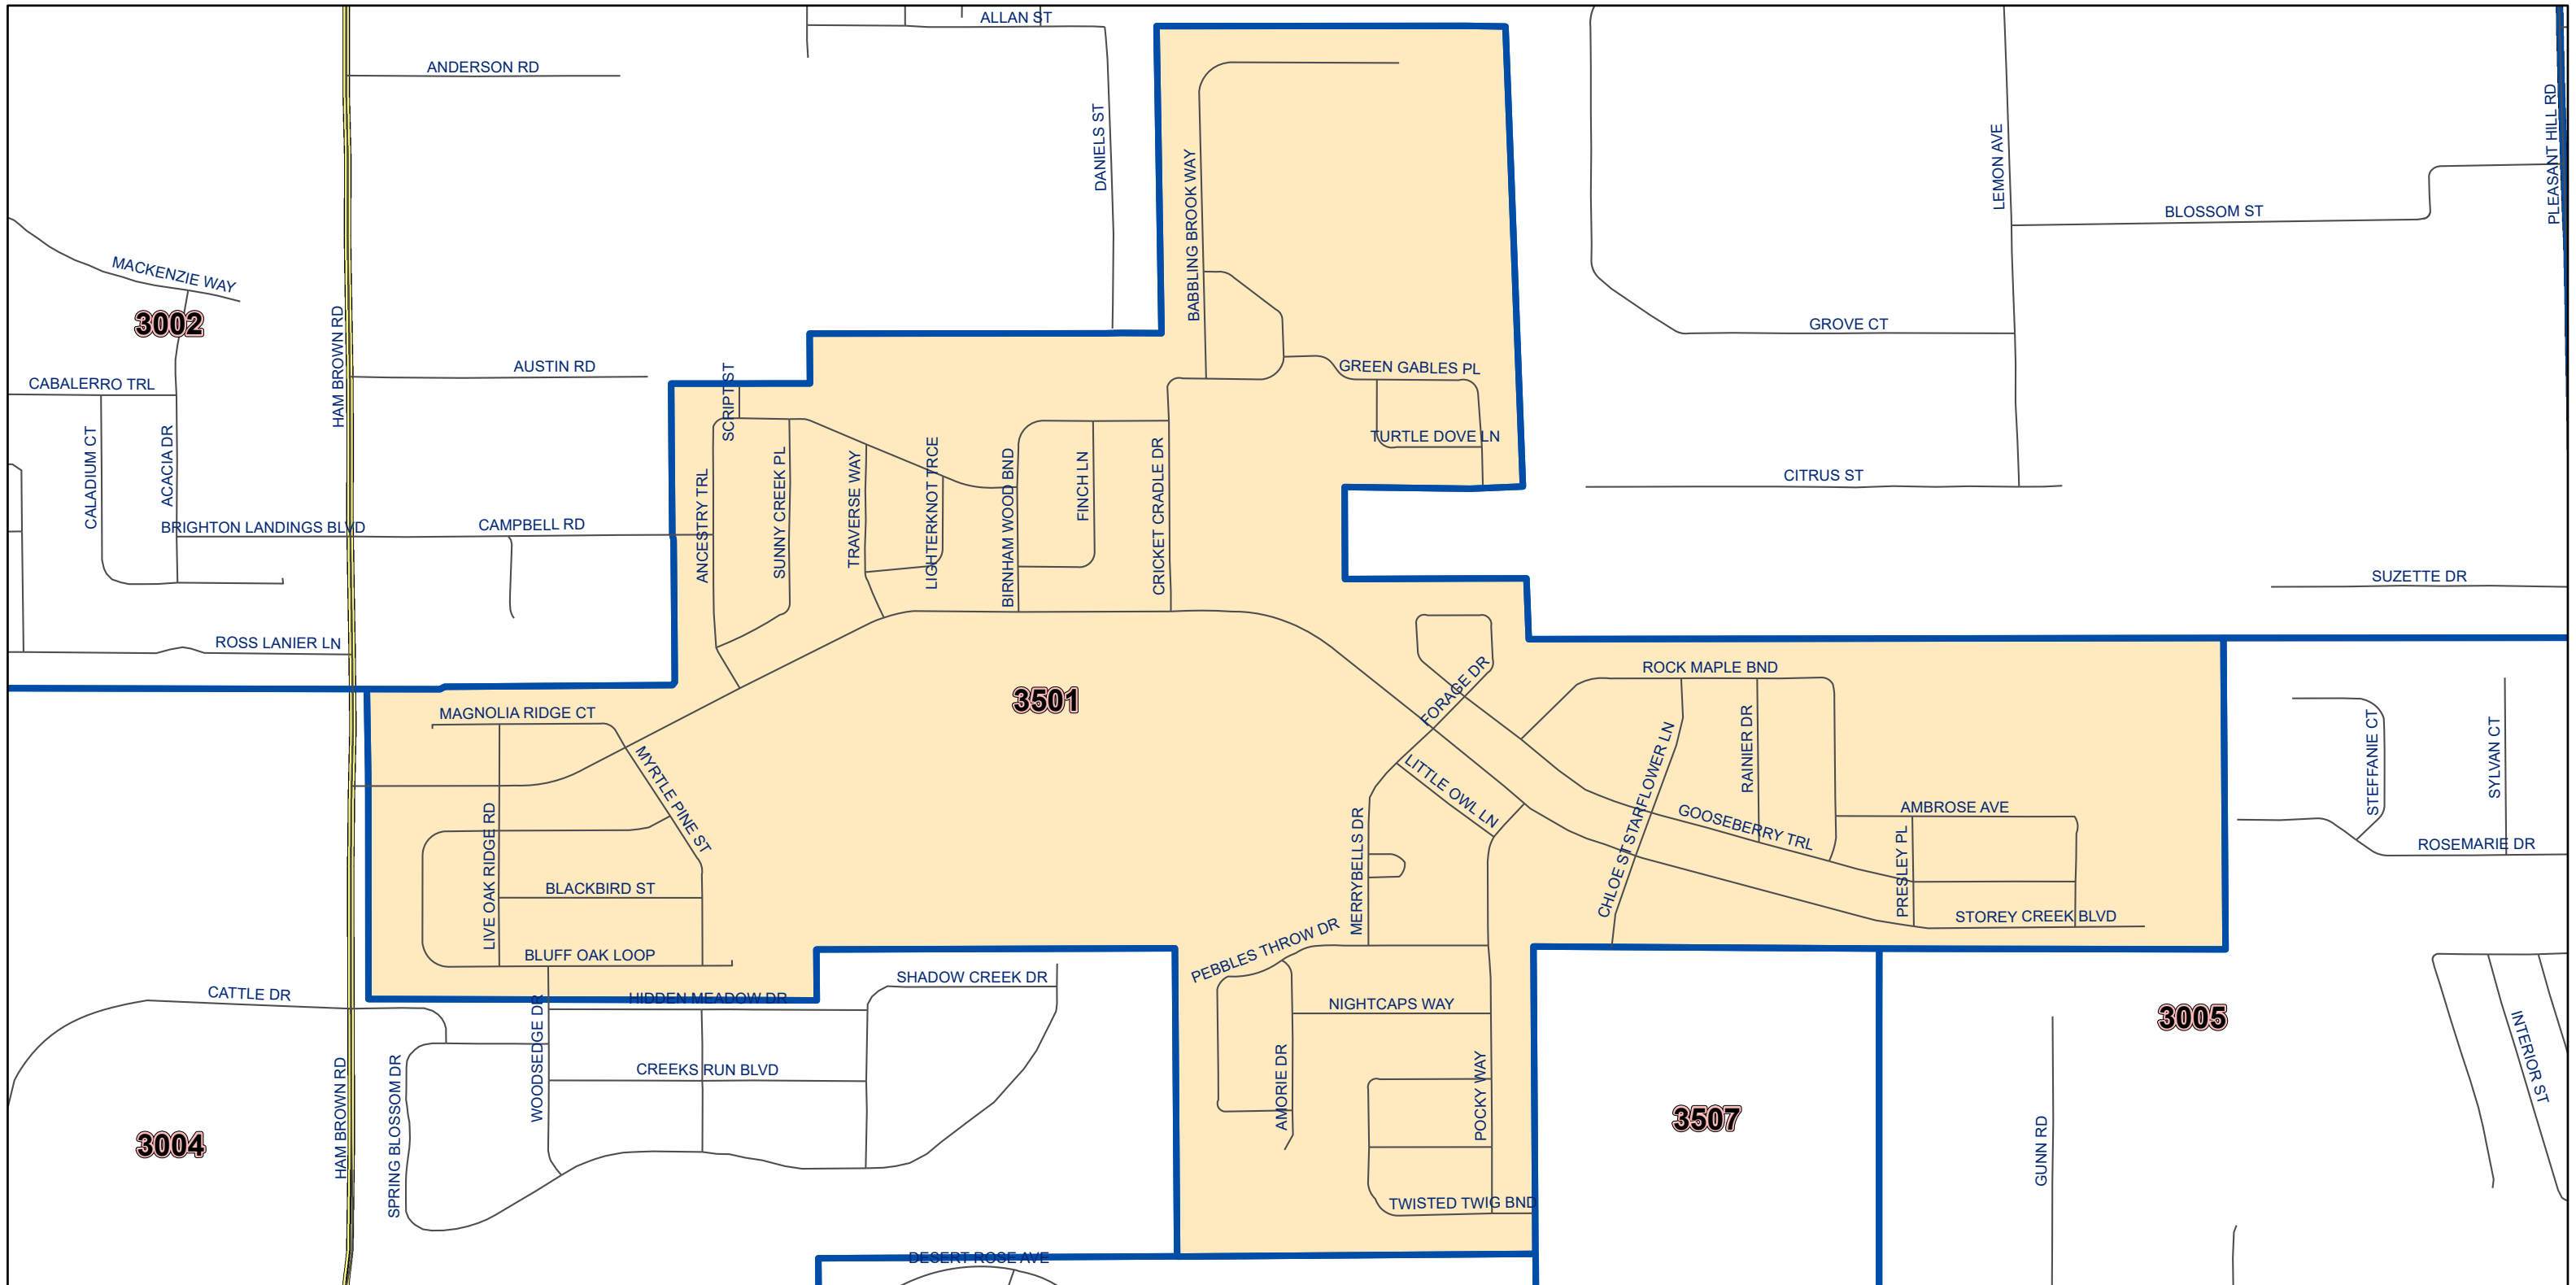

Osceola County Voting Precinct 3501

POLLING LOCATION NOT SHOWN WITHIN THE BOUNDARY OF THIS PRECINCT

May 2025

MAP PRODUCED BY
THE OSCEOLA COUNTY
SUPERVISOR OF
ELECTIONS OFFICE.

Polling Location:
Tax Collector (Campbell City)
4730 S. Orange Blossom Trail
Kissimmee, FL 34746

DISCLAIMER: Precinct boundaries may not have been modified to include the latest annexations within the cities of Kissimmee and St. Cloud. Any questions as to the precinct boundaries in these areas should be directed to the Osceola County Supervisor of Elections Office.