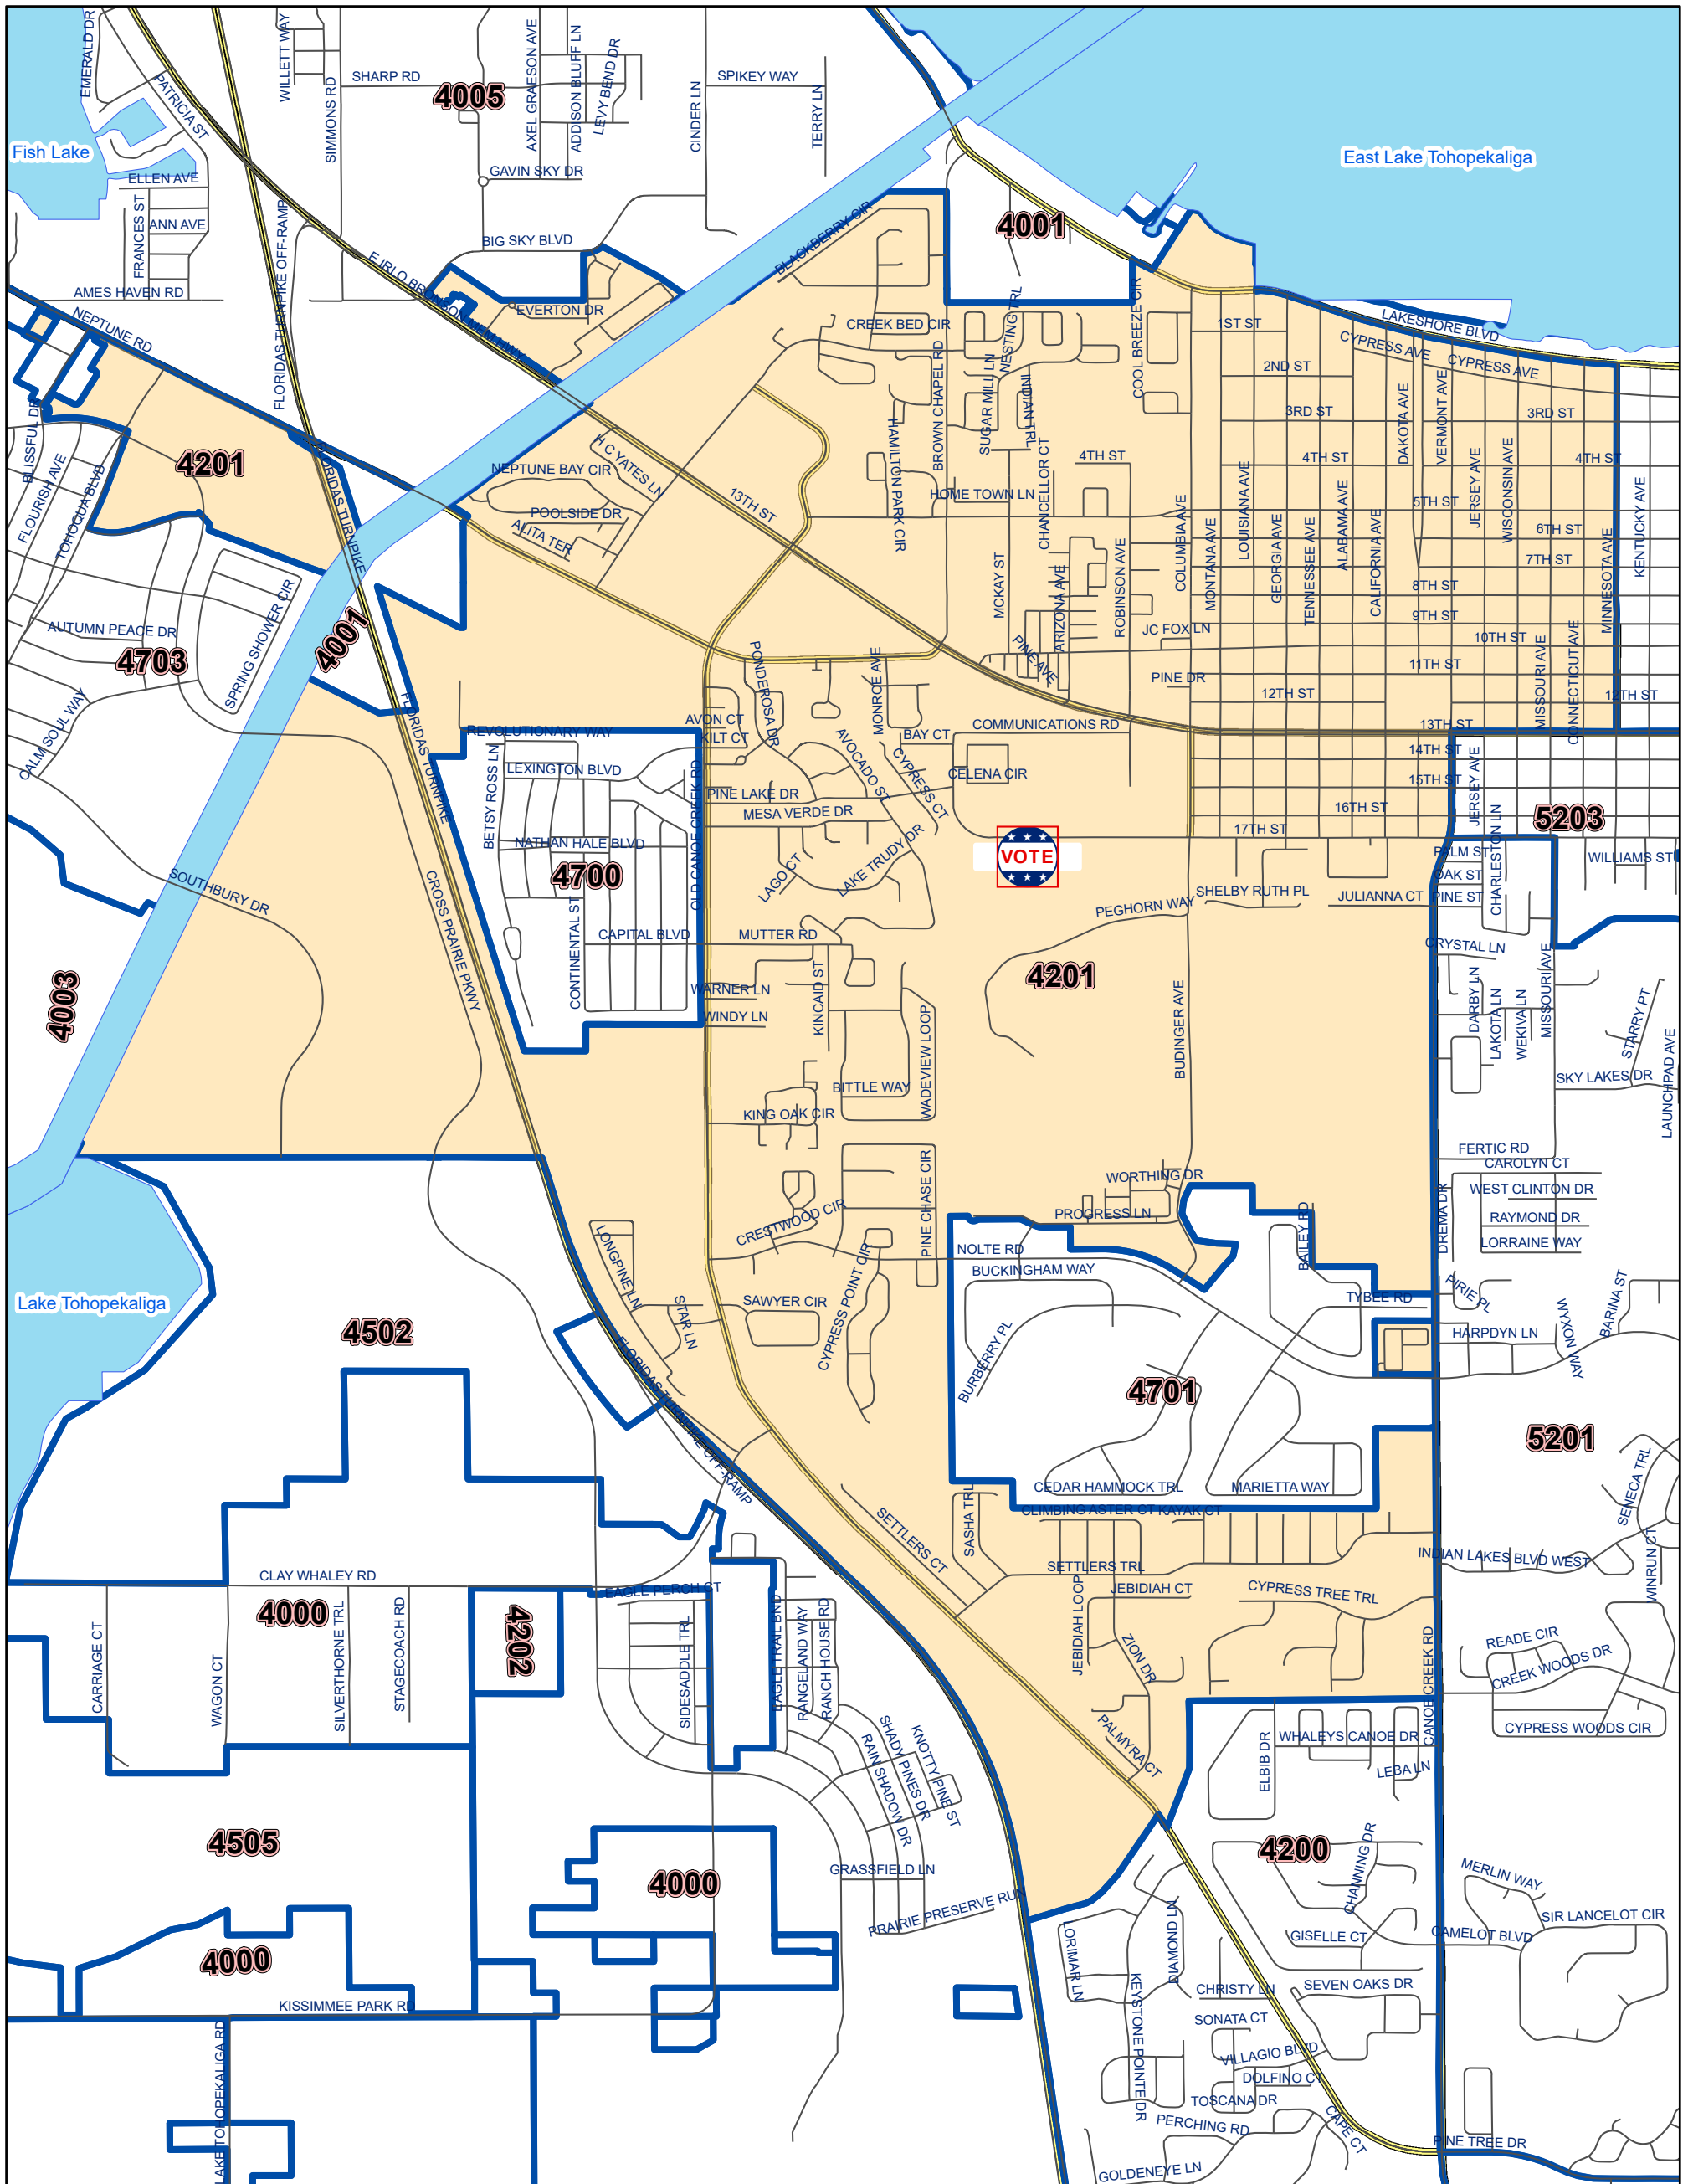

Osceola County Voting Precinct 4201

MAP PRODUCED BY
THE OSCEOLA COUNTY
SUPERVISOR OF
ELECTIONS OFFICE.

Polling Location:
17th Street Civic Center
3001 17th St.
St. Cloud, FL 34769

DISCLAIMER: Precinct boundaries may not have been modified to include the latest annexations within the cities of Kissimmee and St. Cloud. Any questions as to the precinct boundaries in these areas should be directed to the Osceola County Supervisor of Elections Office.