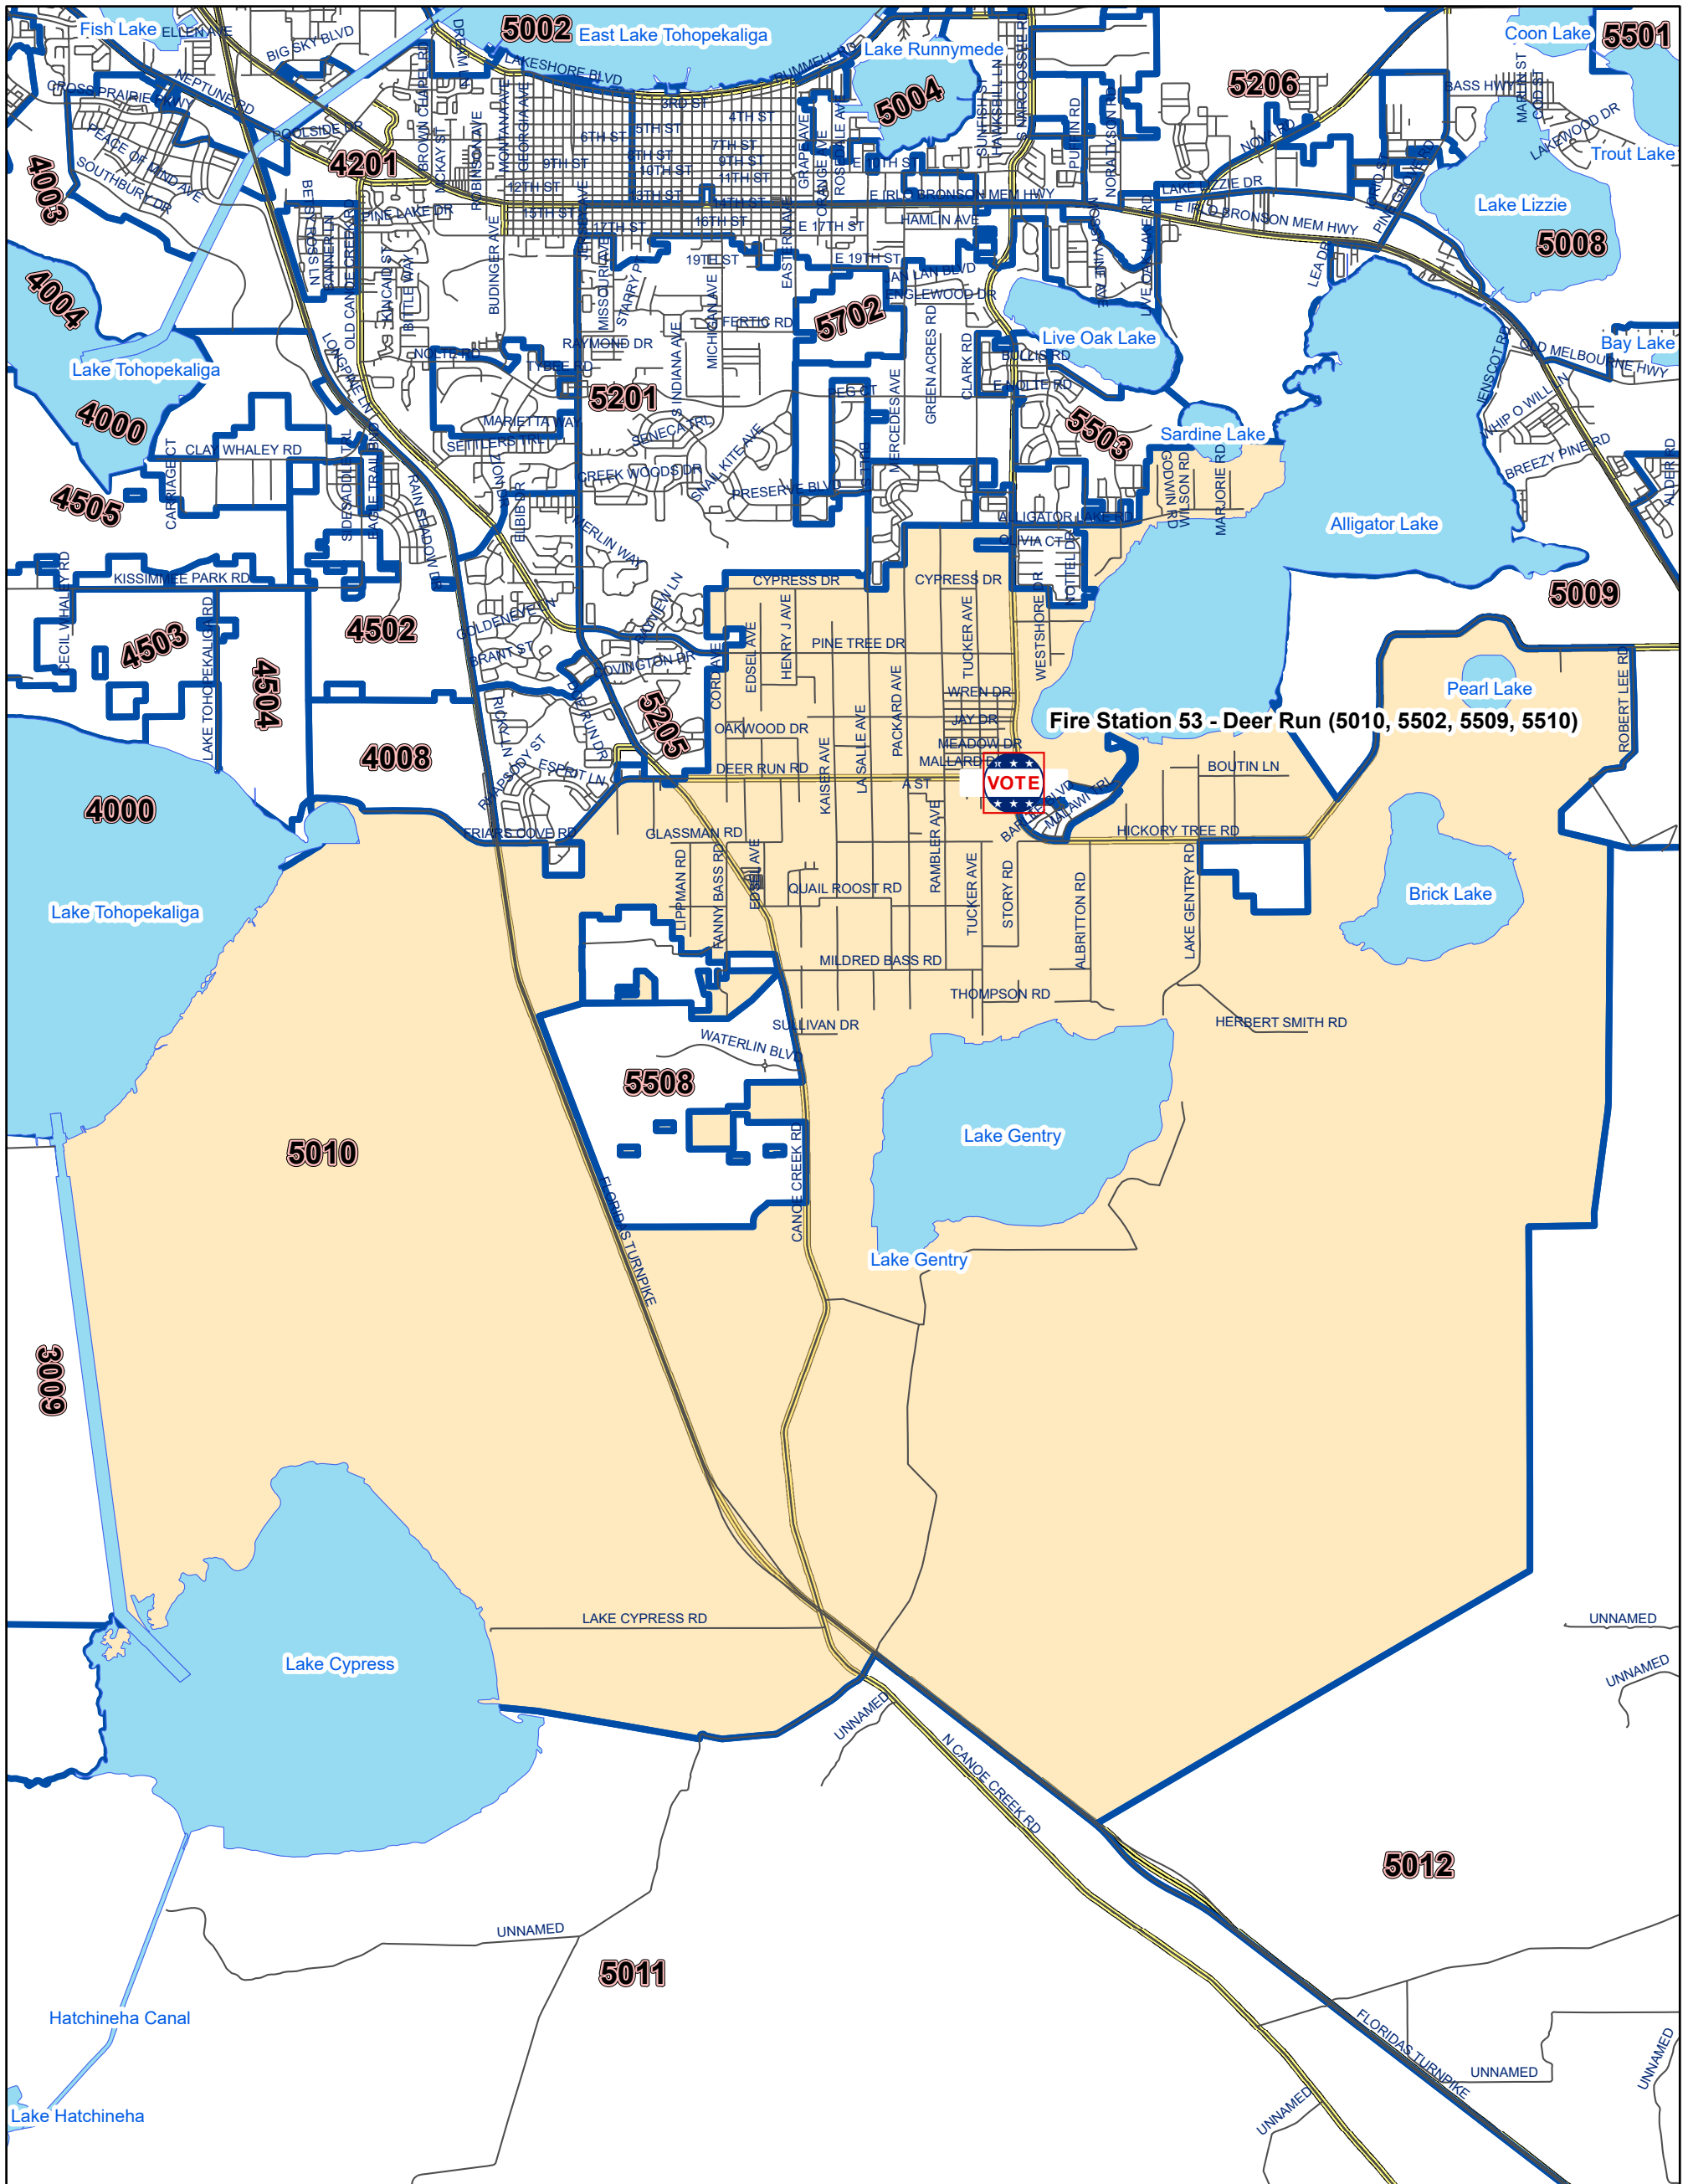

Osceola County Voting Precinct 5010

May 2025

MAP PRODUCED BY
THE OSCEOLA COUNTY
SUPERVISOR OF
ELECTIONS OFFICE.

Polling Location:
Fire Station 53 - Deer Run
4070 Hickory Tree Rd.
St. Cloud, FL 34772

DISCLAIMER: Precinct boundaries may not have been modified to include the latest annexations within the cities of Kissimmee and St. Cloud. Any questions as to the precinct boundaries in these areas should be directed to the Osceola County Supervisor of Elections Office.