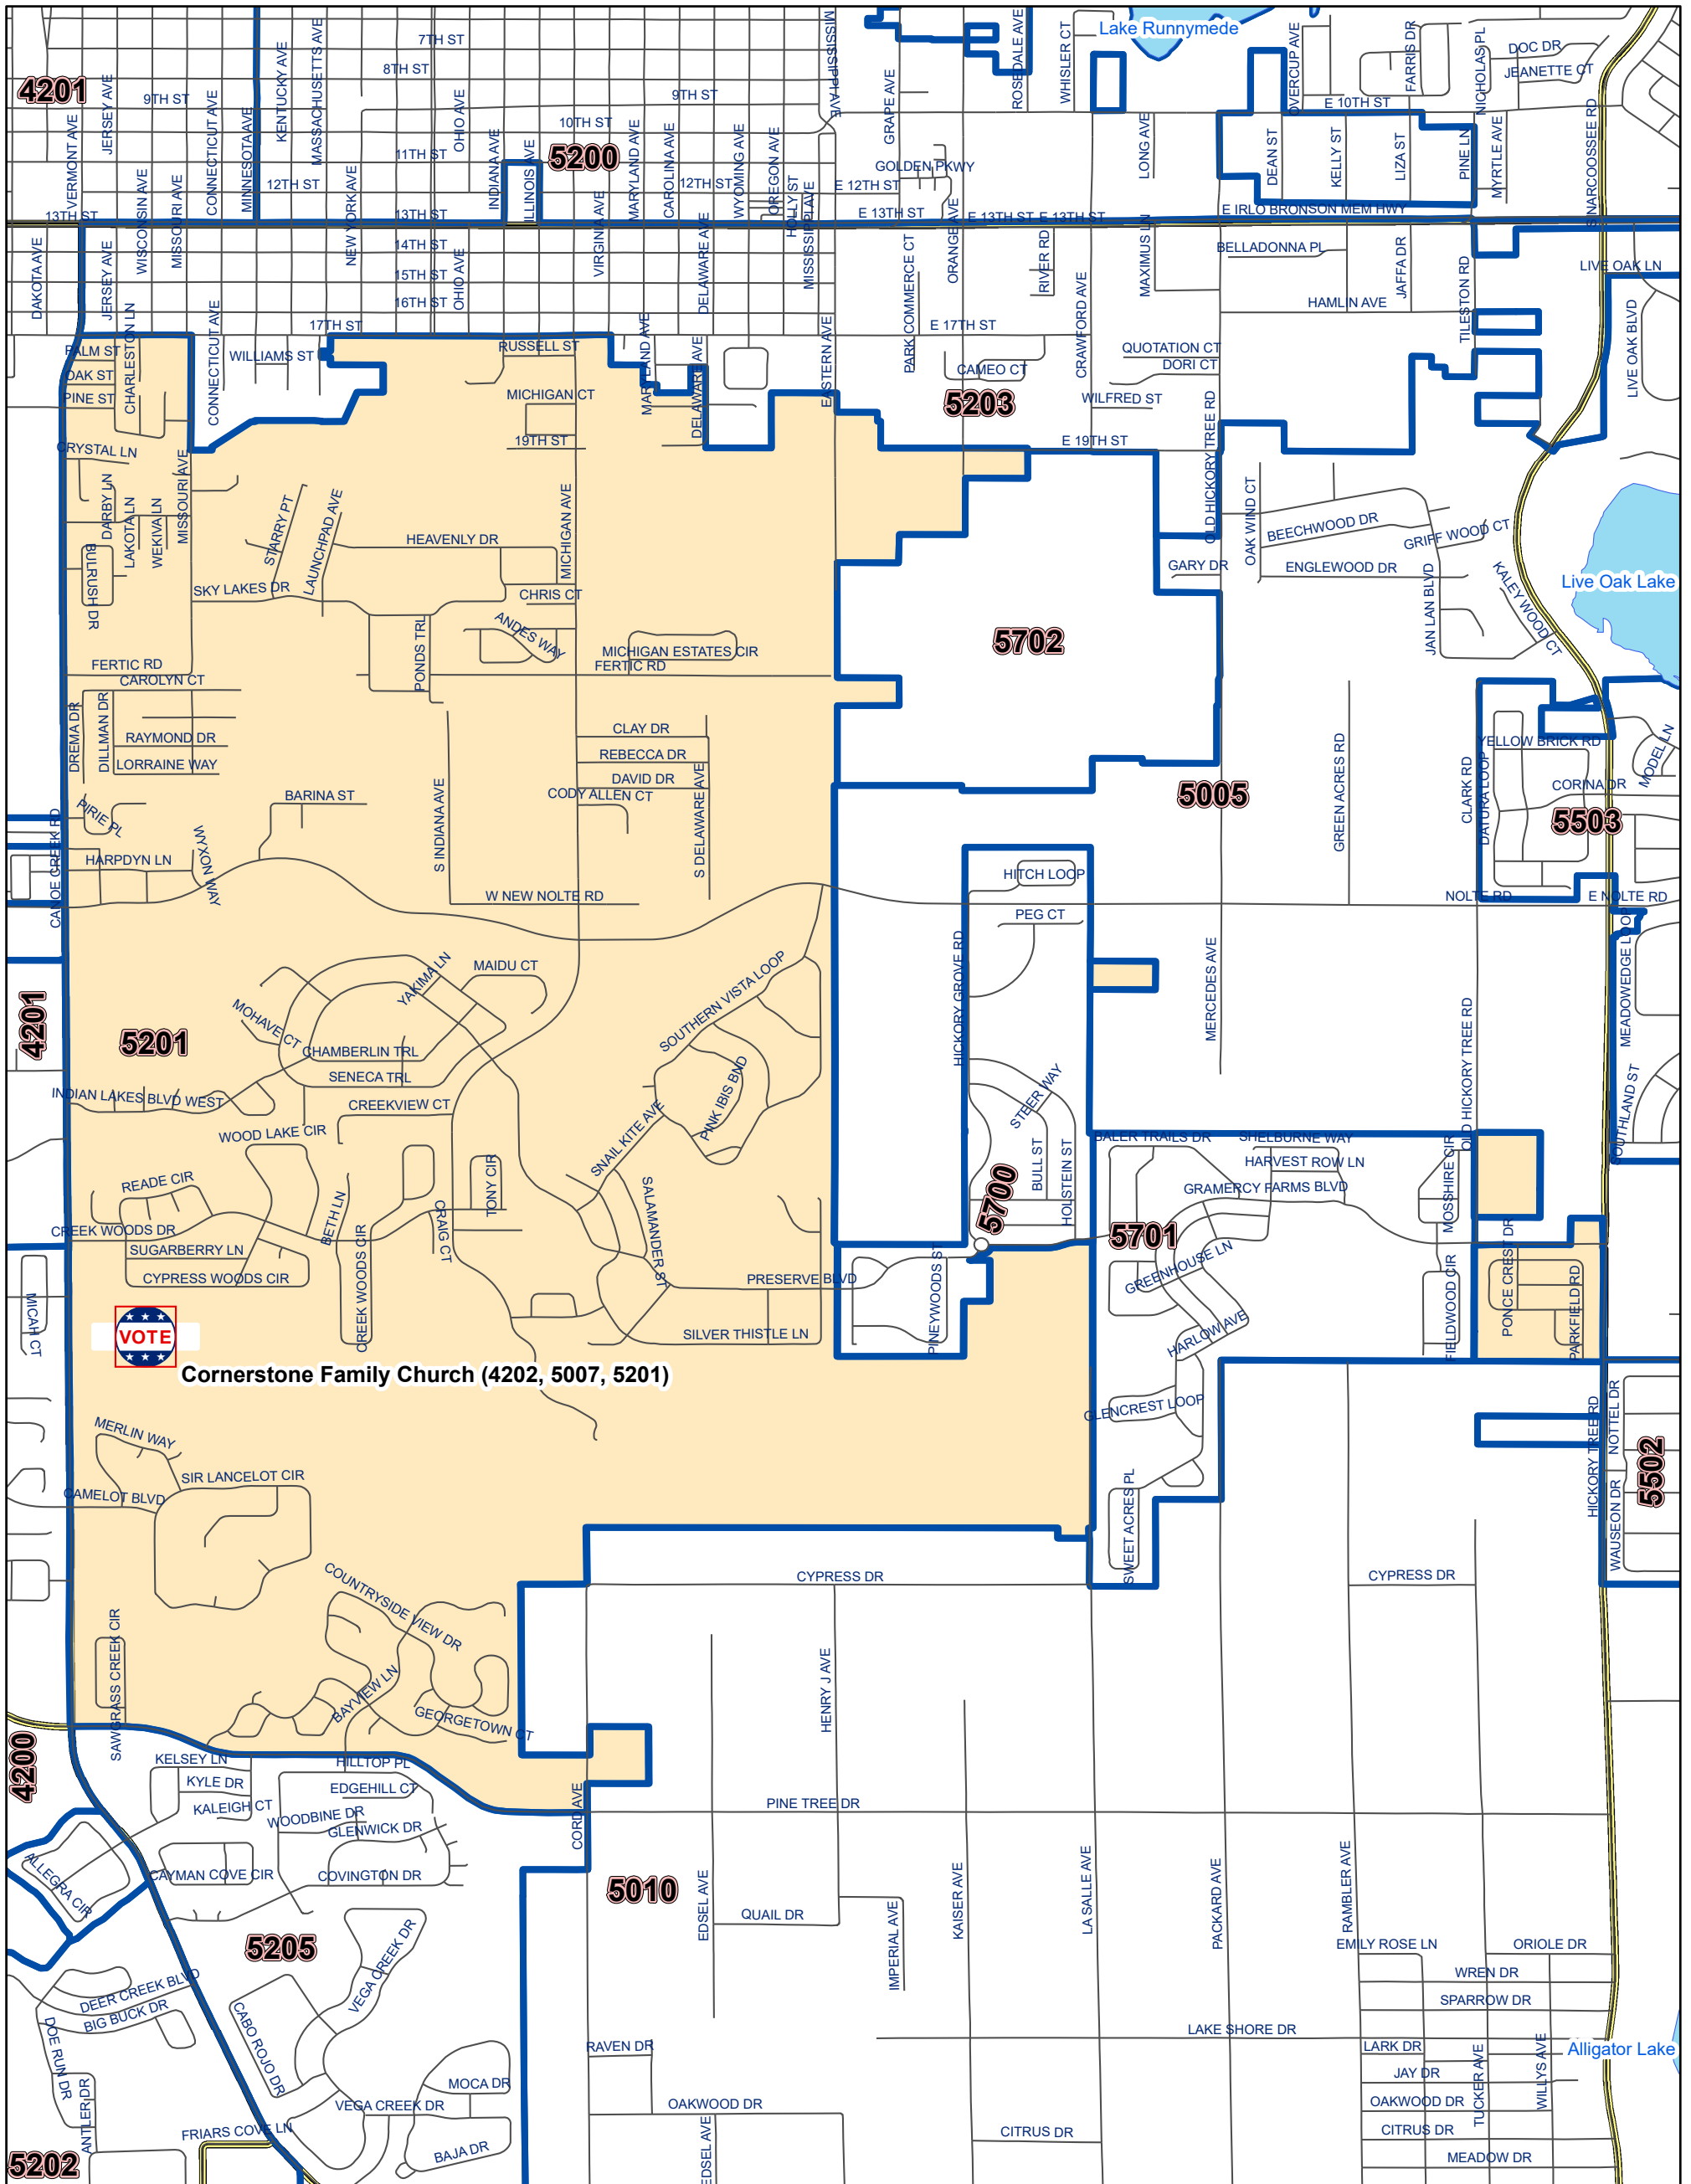

Osceola County Voting Precinct 5201

Cornerstone Family Church (4202, 5007, 5201)

MAP PRODUCED BY
THE OSCEOLA COUNTY
SUPERVISOR OF
ELECTIONS OFFICE.

Polling Location:
Cornerstone Family Church
2925 Canoe Creek Rd.
St. Cloud, FL 34772

DISCLAIMER: Precinct boundaries may not have been modified to include the latest annexations within the cities of Kissimmee and St. Cloud. Any questions as to the precinct boundaries in these areas should be directed to the Osceola County Supervisor of Elections Office.