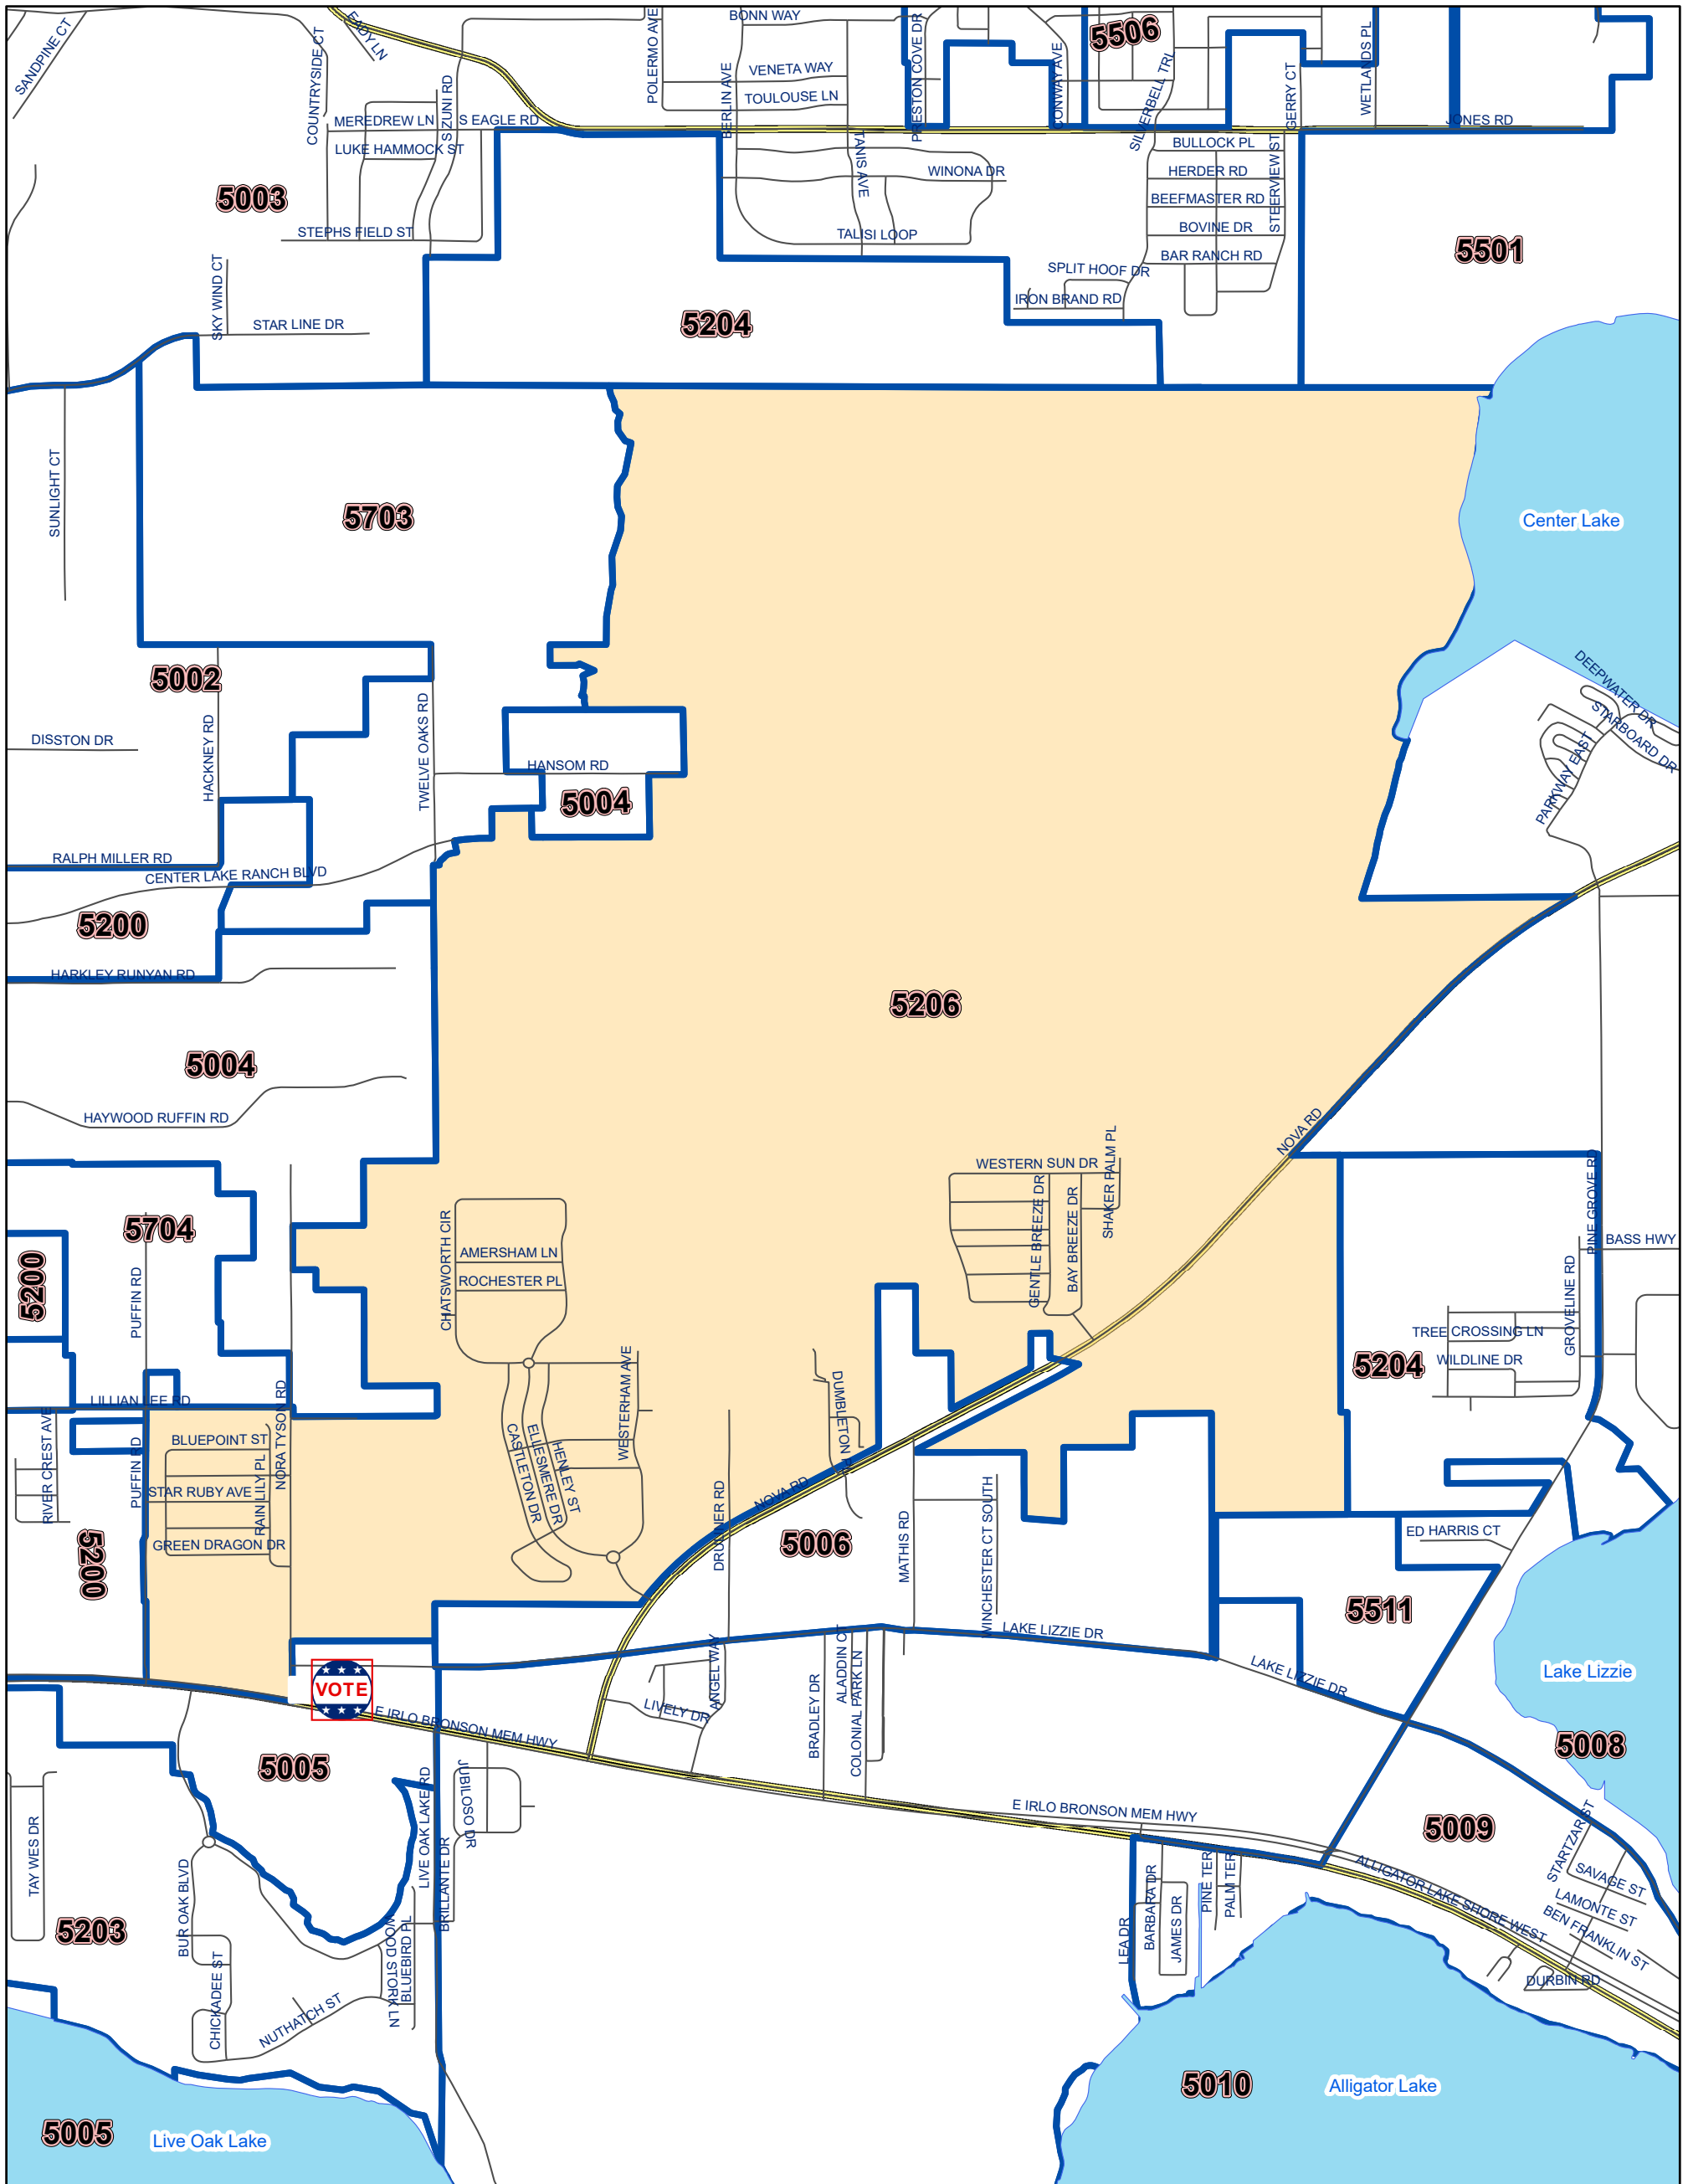

Osceola County Voting Precinct 5206

POLLING LOCATION NOT SHOWN WITHIN THE BOUNDARY OF THIS PRECINCT

MAP PRODUCED BY
THE OSCEOLA COUNTY
SUPERVISOR OF
ELECTIONS OFFICE.

Polling Location:
Hearcry Chapel
5225 E. Irlo Bronson Memorial Hwy.
St. Cloud, FL 34771

DISCLAIMER: Precinct boundaries may not have been modified to include the latest annexations within the cities of Kissimmee and St. Cloud. Any questions as to the precinct boundaries in these areas should be directed to the Osceola County Supervisor of Elections Office.