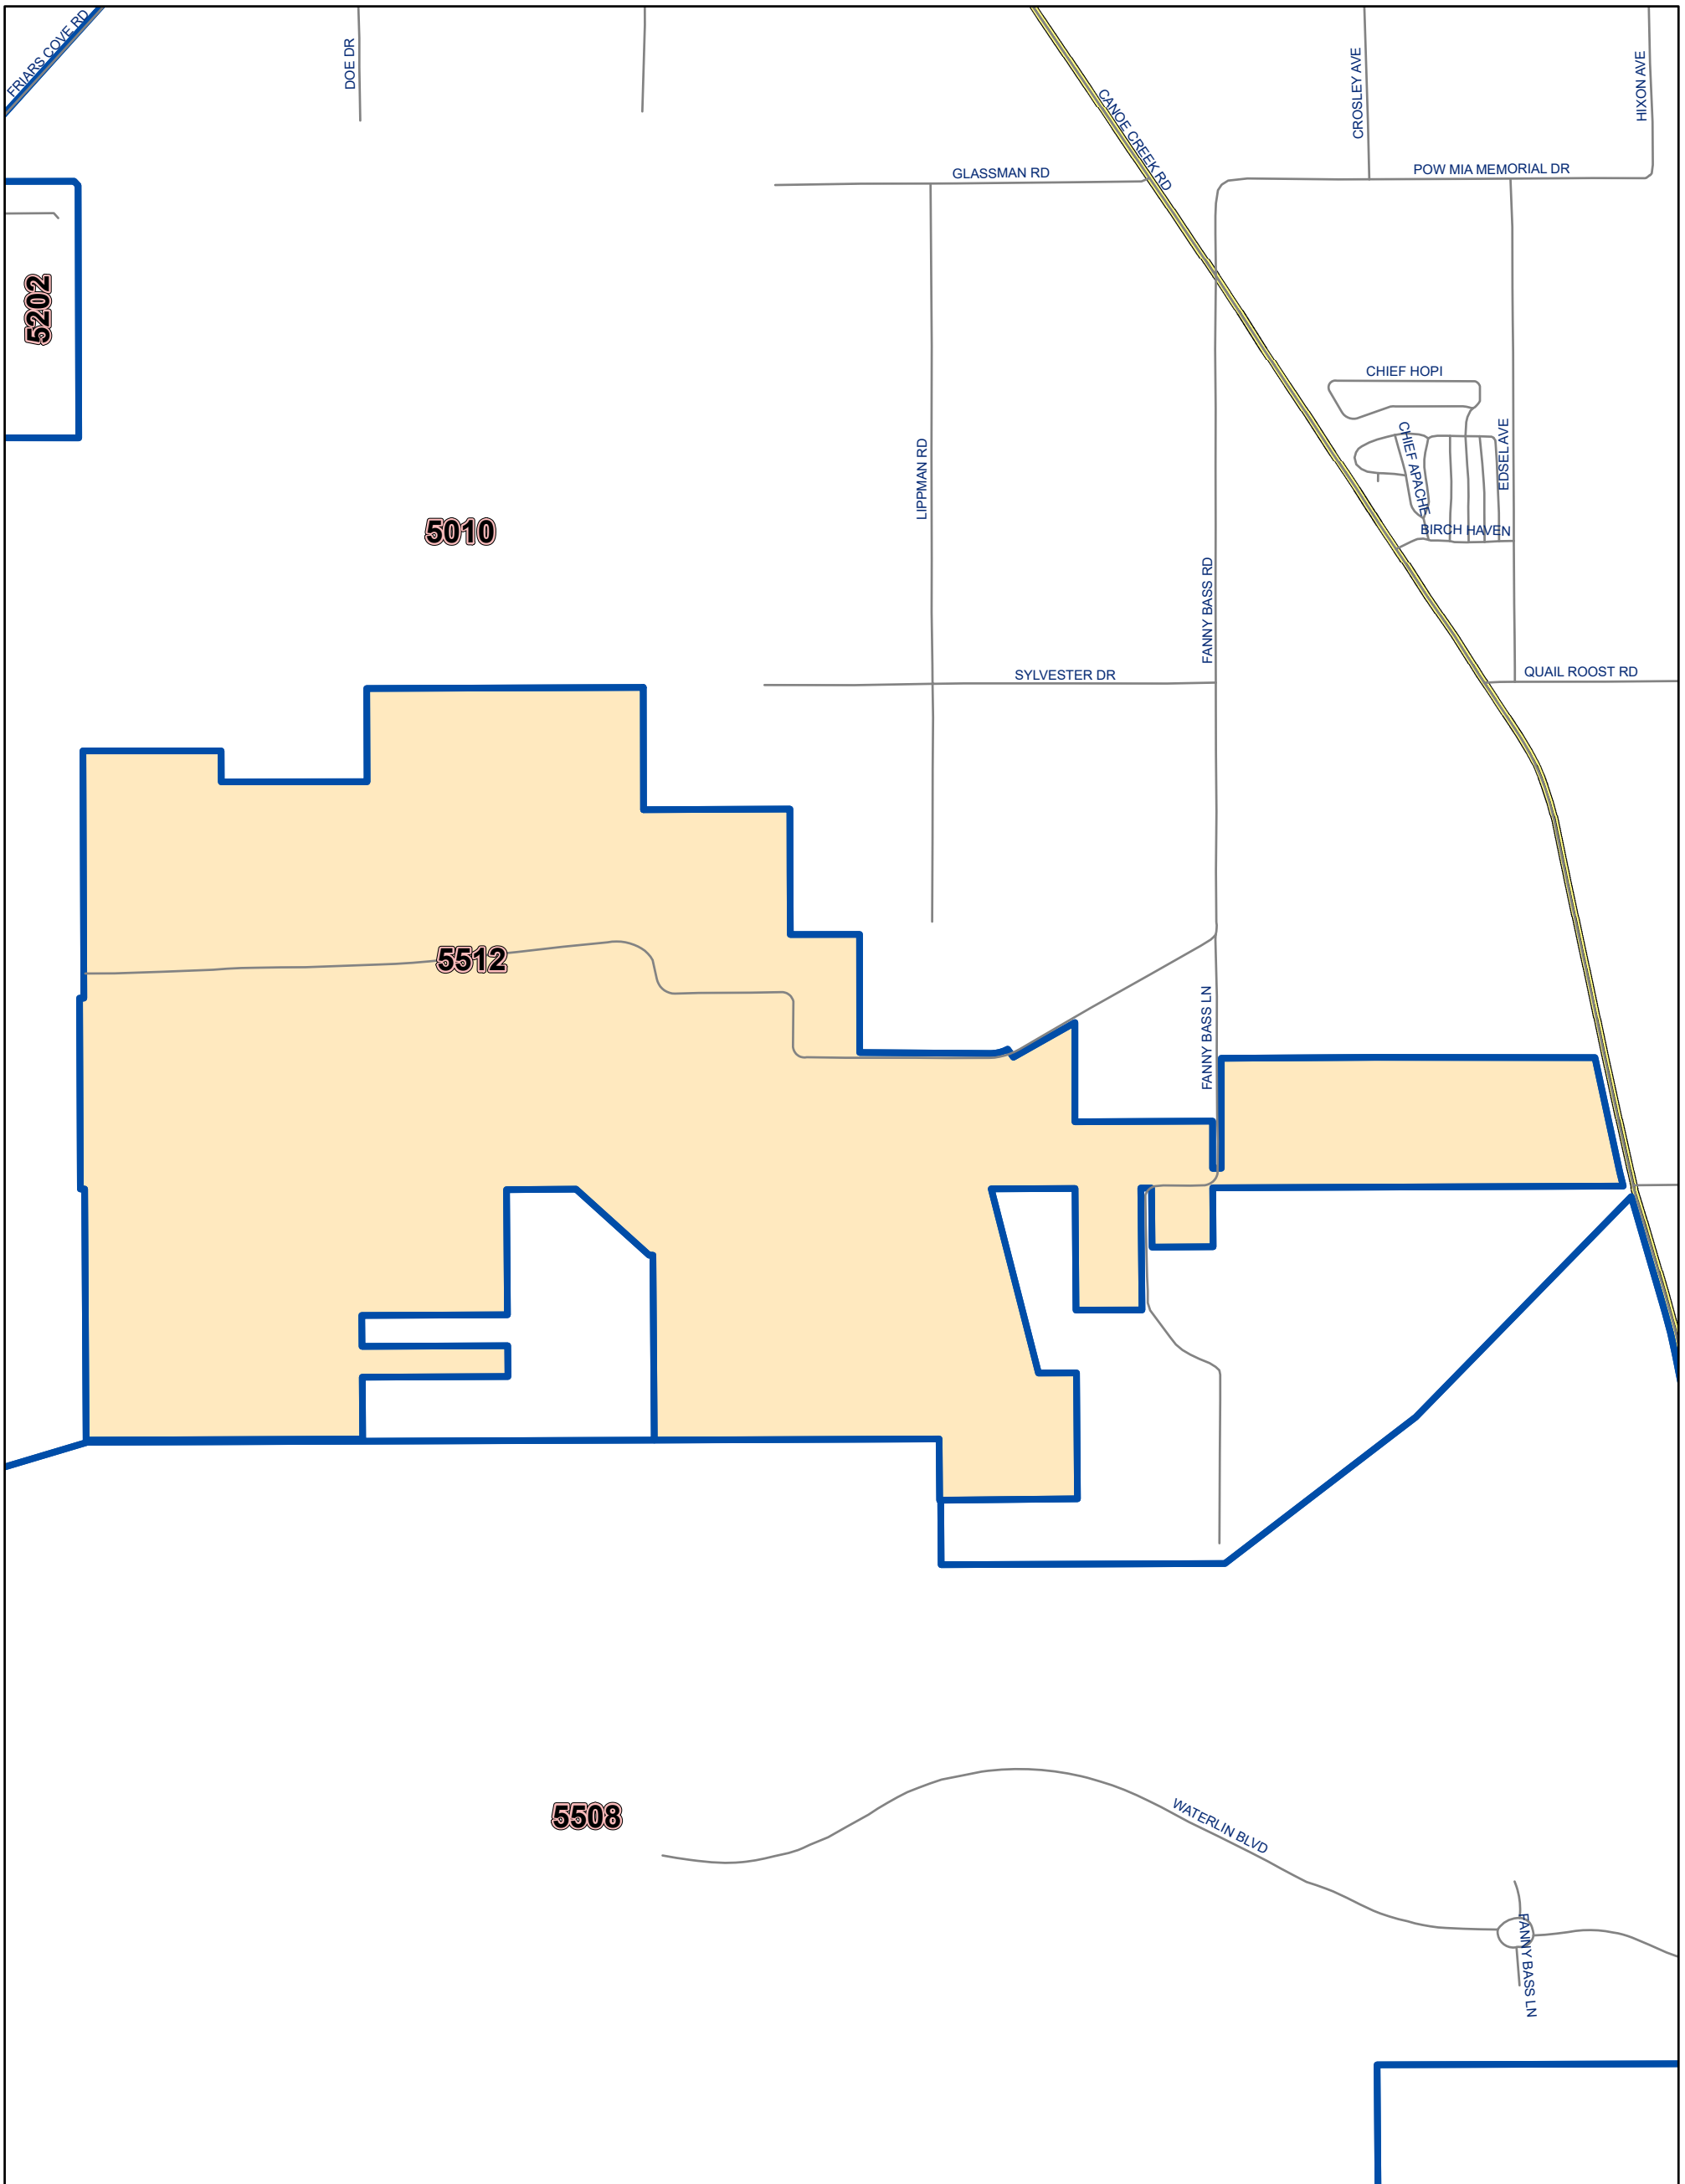

Osceola County Voting Precinct 5512

POLLING LOCATION NOT SHOWN WITHIN THE BOUNDARY OF THIS PRECINCT

MAP PRODUCED BY
THE OSCEOLA COUNTY
SUPERVISOR OF
ELECTIONS OFFICE.

Polling Location:
Canoe Creek Christian Church
4080 Pine Tree Dr
St. Cloud, FL 34772

DISCLAIMER: Precinct boundaries may not have been modified to include the latest annexations within the cities of Kissimmee and St. Cloud. Any questions as to the precinct boundaries in these areas should be directed to the Osceola County Supervisor of Elections Office.