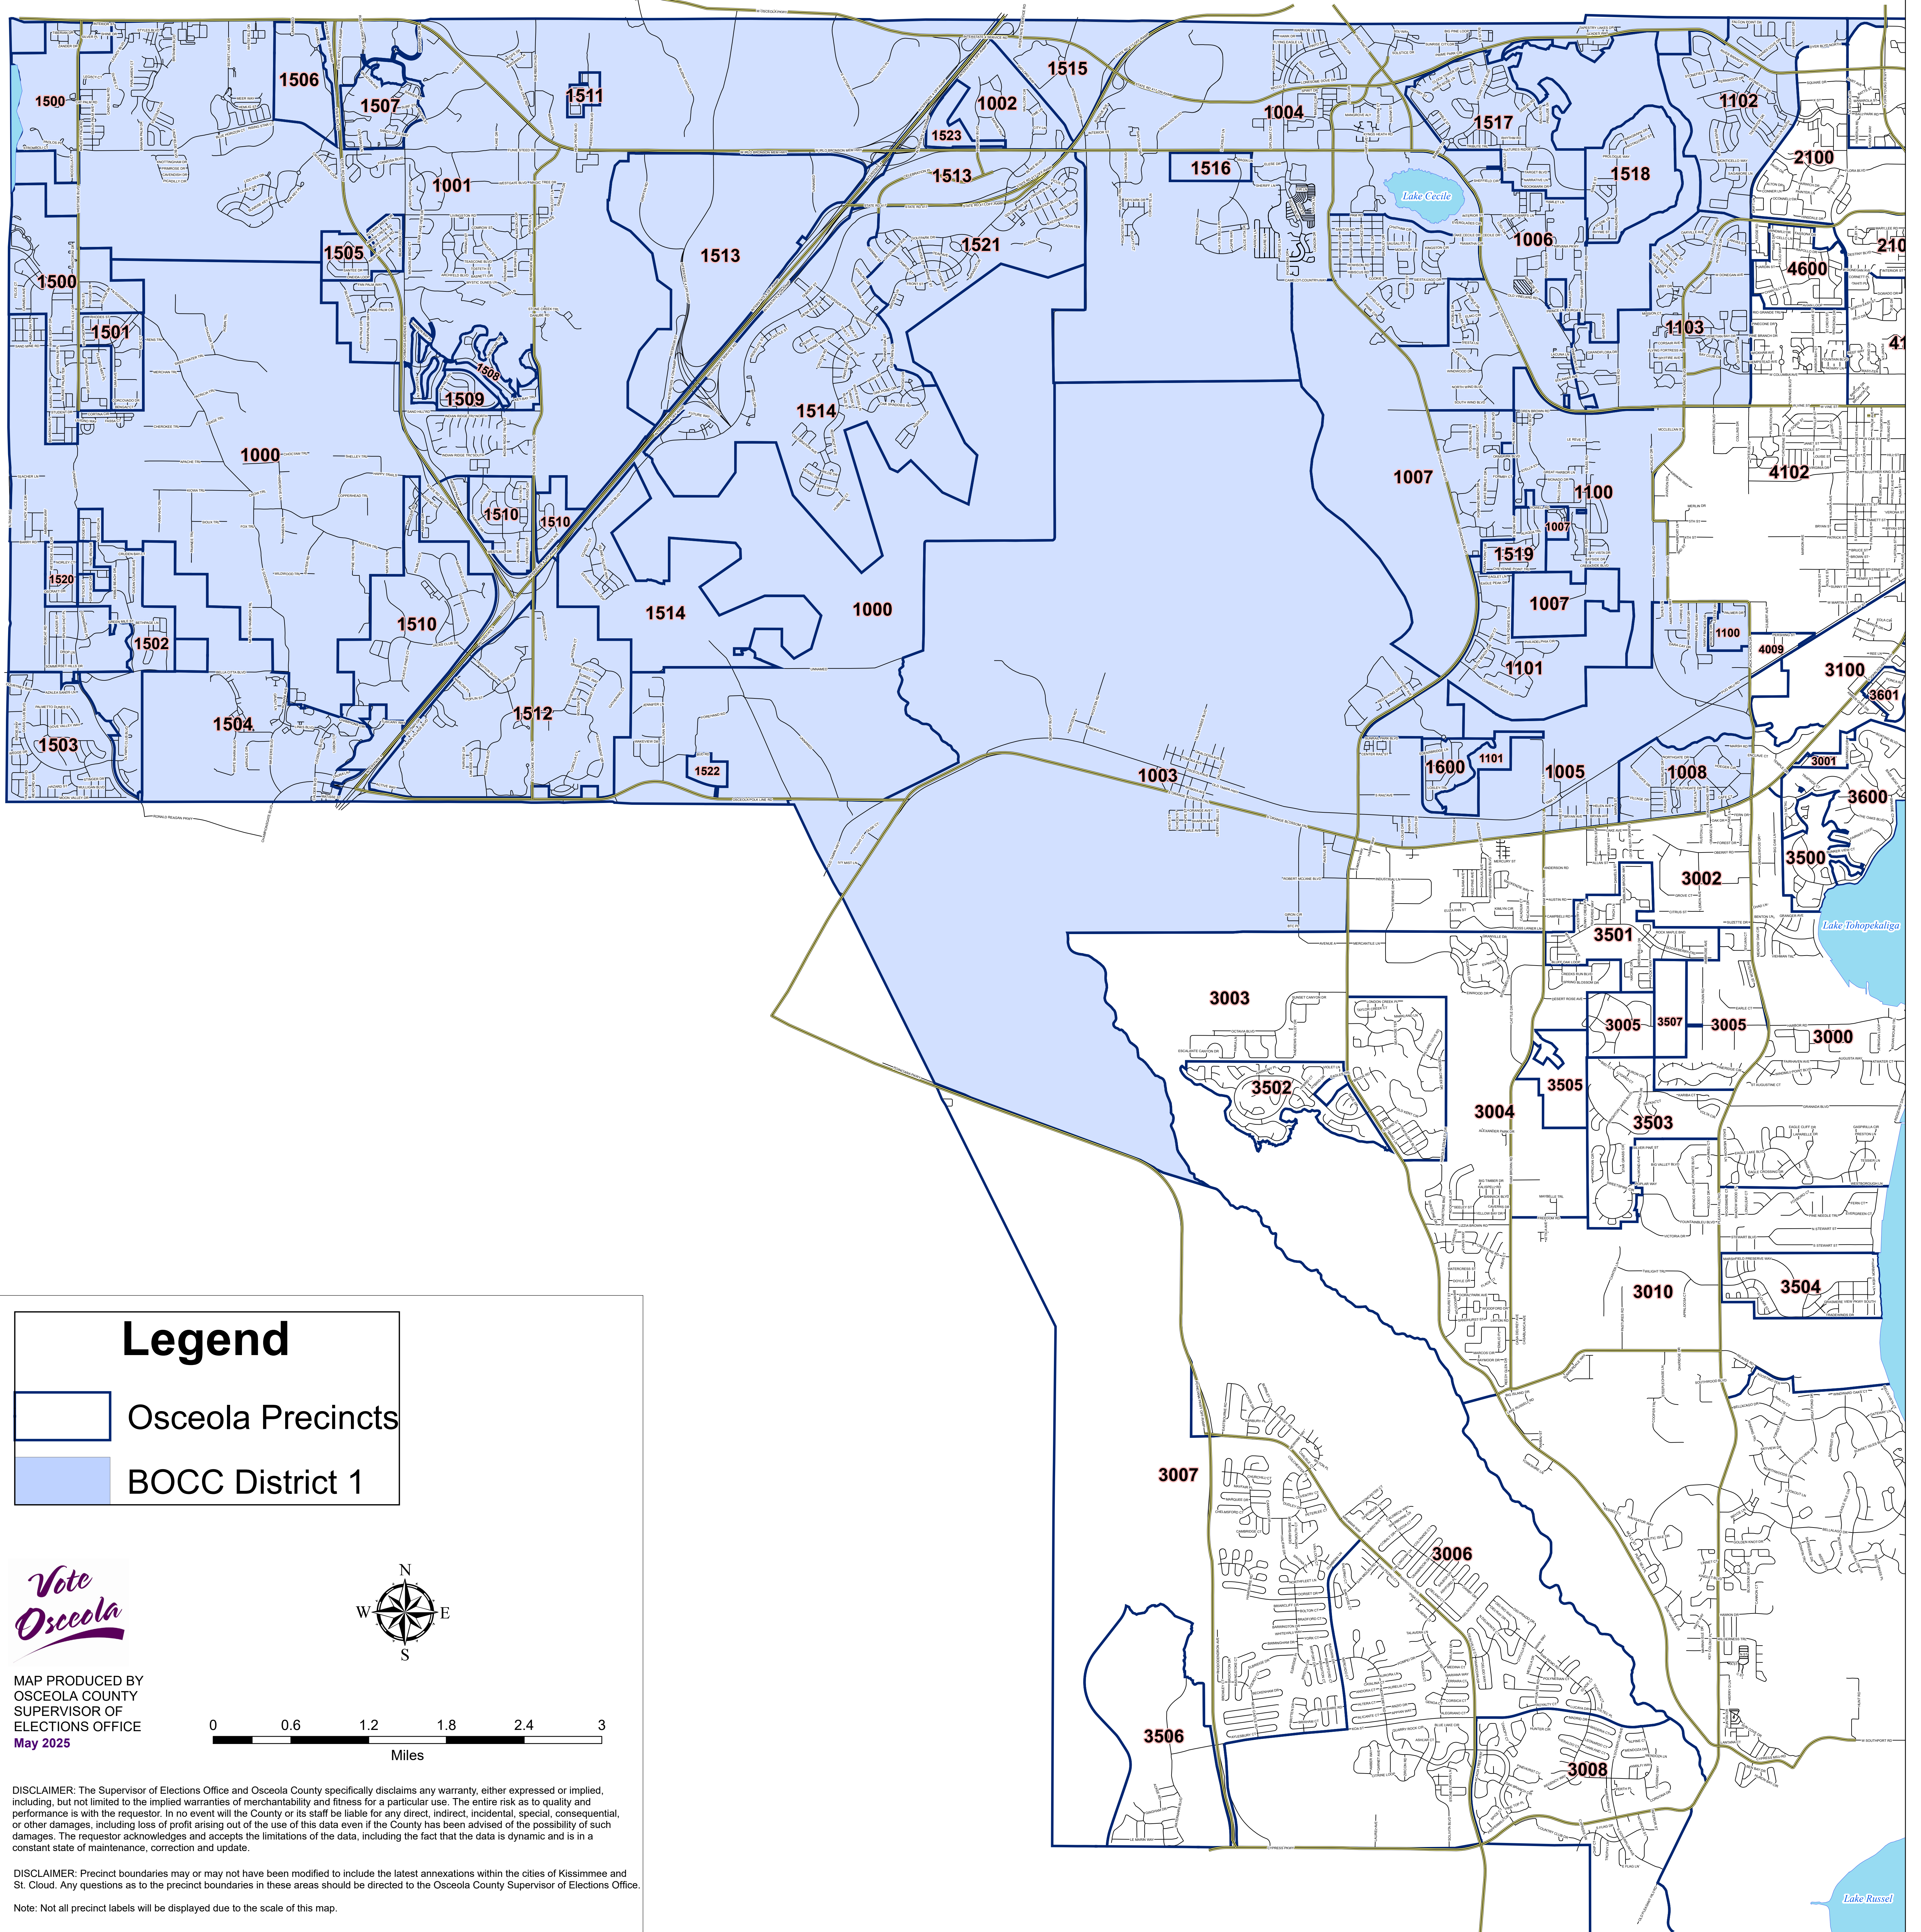

Osceola County Voting Precincts

Legend

- Osceola Precincts
- BOCC District 1

MAP PRODUCED BY
OSCEOLA COUNTY
SUPERVISOR OF
ELECTIONS OFFICE
May 2025