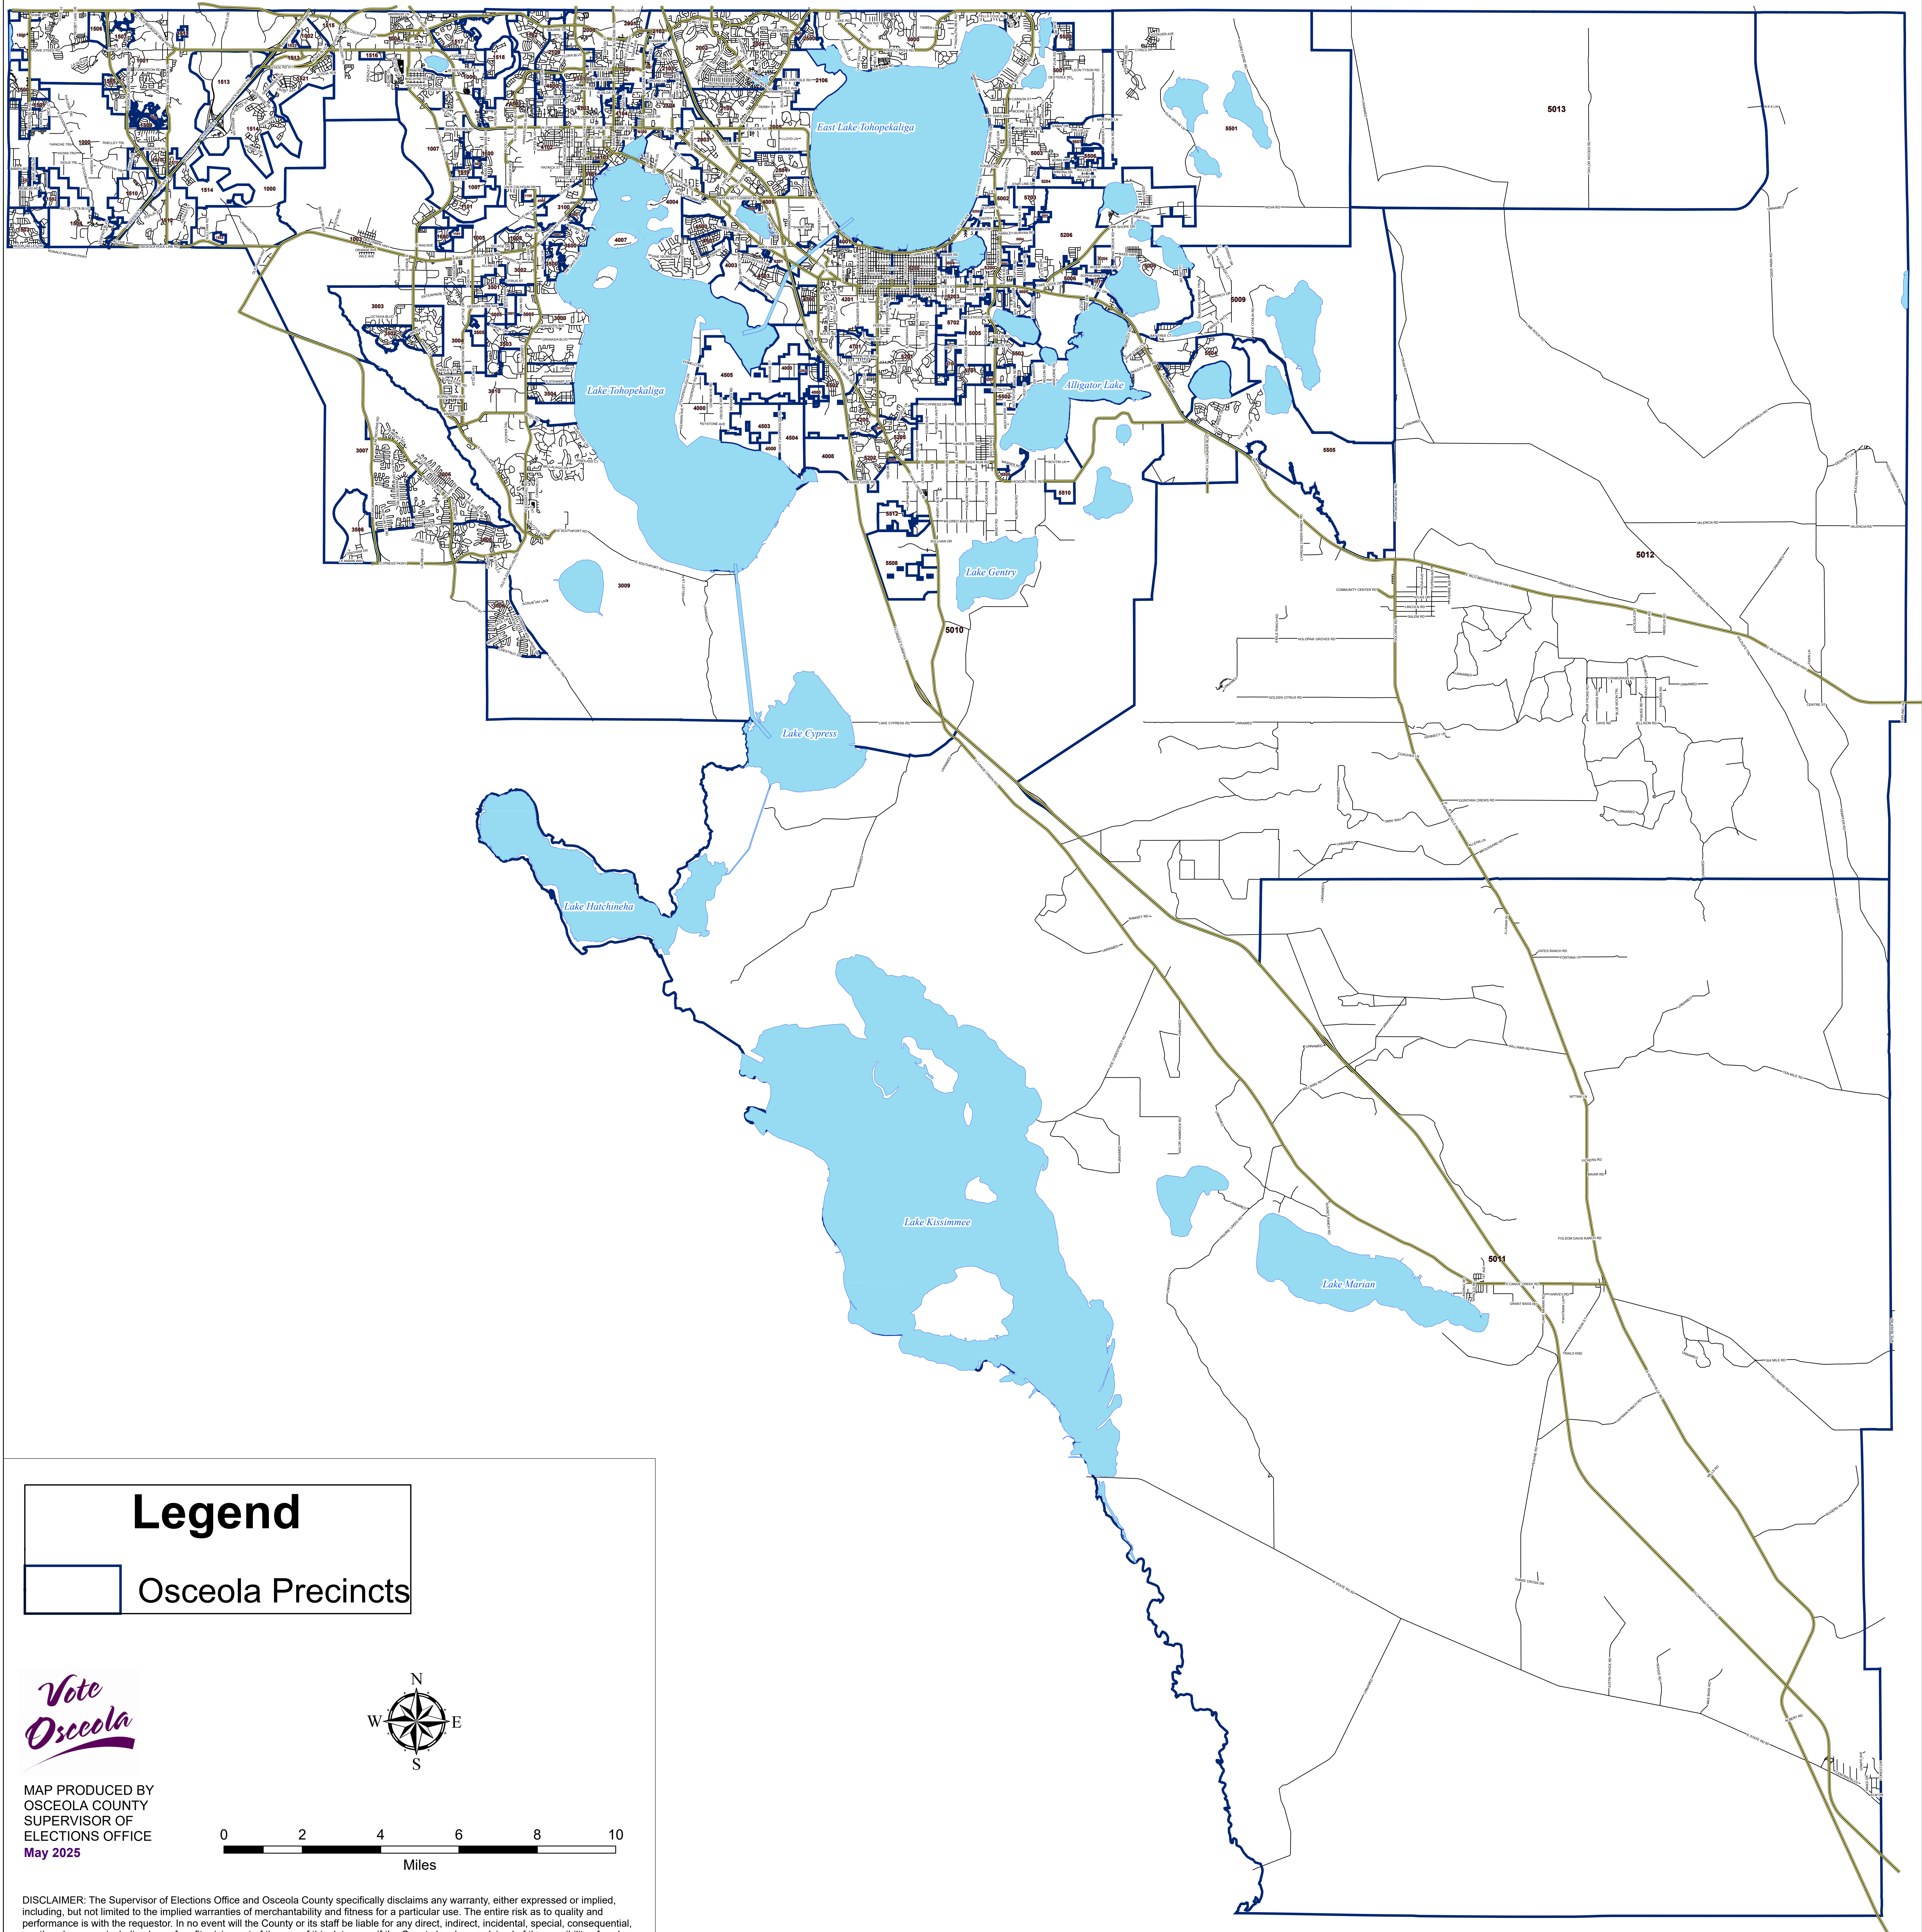

Osceola County Voting Precincts

Legend

Osceola Precincts

MAP PRODUCED BY
OSCEOLA COUNTY
SUPERVISOR OF
ELECTIONS OFFICE
May 2025

Note: Not all precinct labels will be displayed due to the scale of this map.