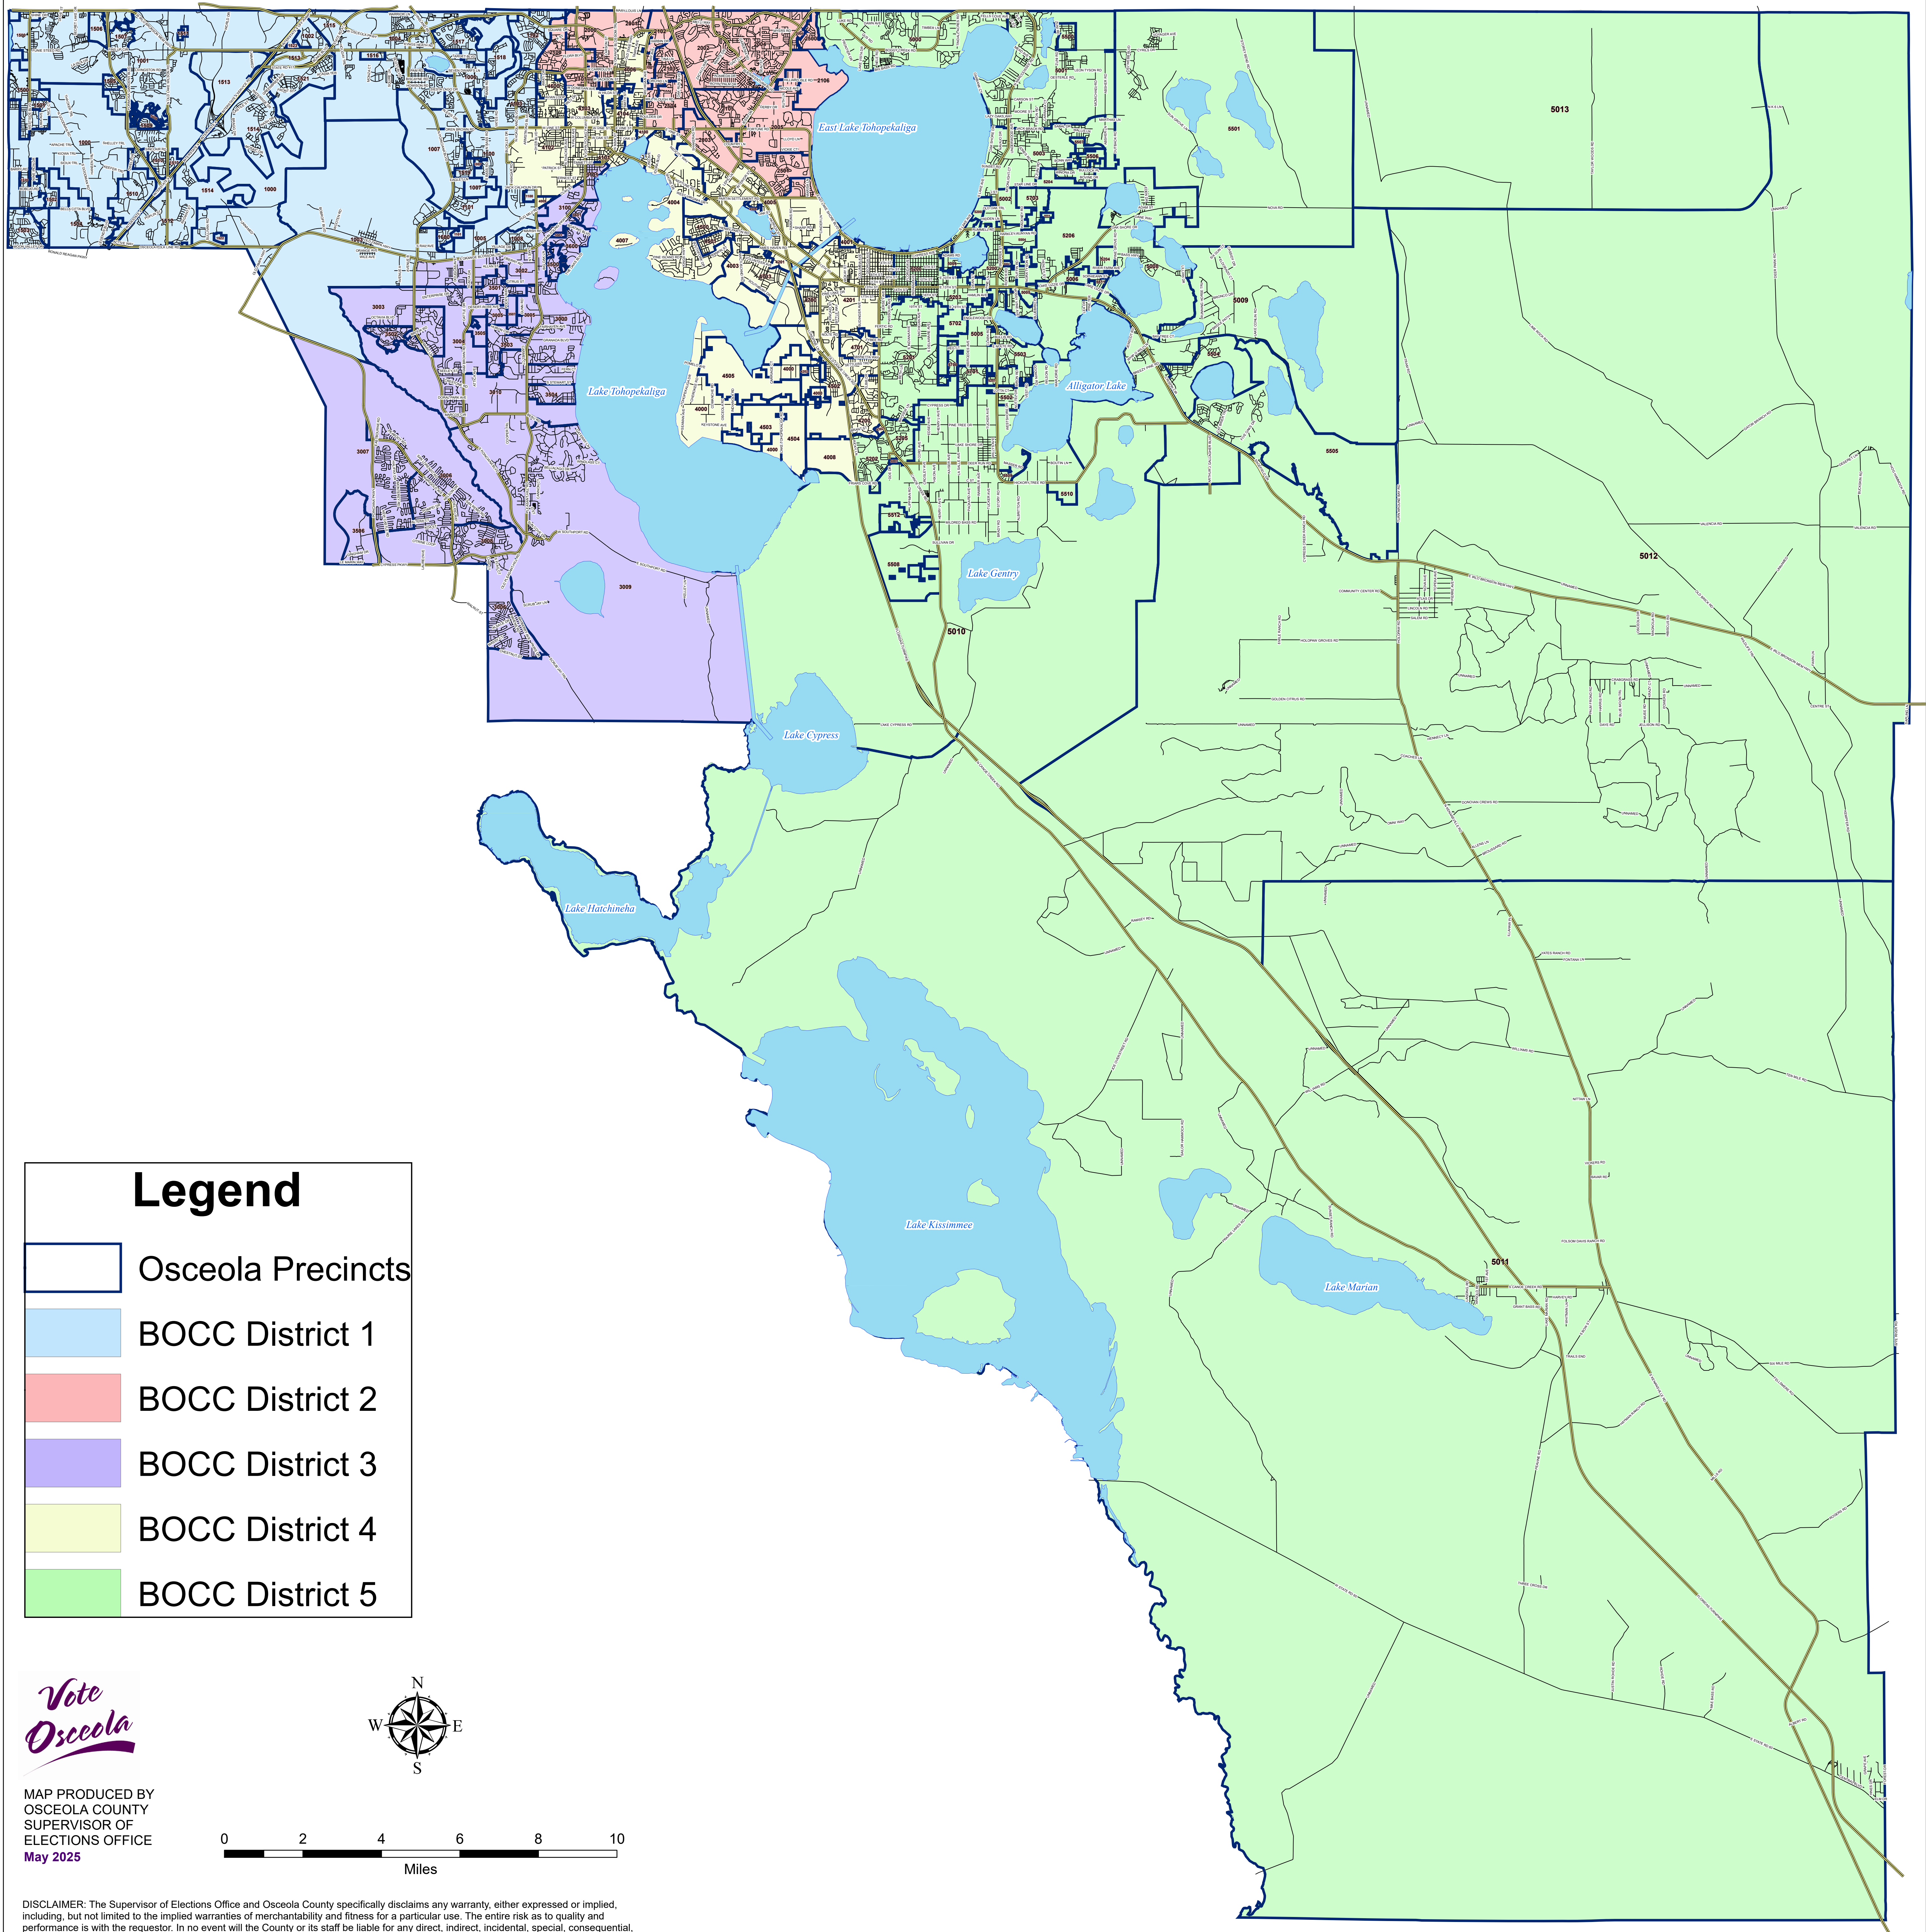

Osceola County Voting Precincts

Legend

- Osceola Precincts
- BOCC District 1
- BOCC District 2
- BOCC District 3
- BOCC District 4
- BOCC District 5

MAP PRODUCED BY
OSCEOLA COUNTY
SUPERVISOR OF
ELECTIONS OFFICE
May 2025