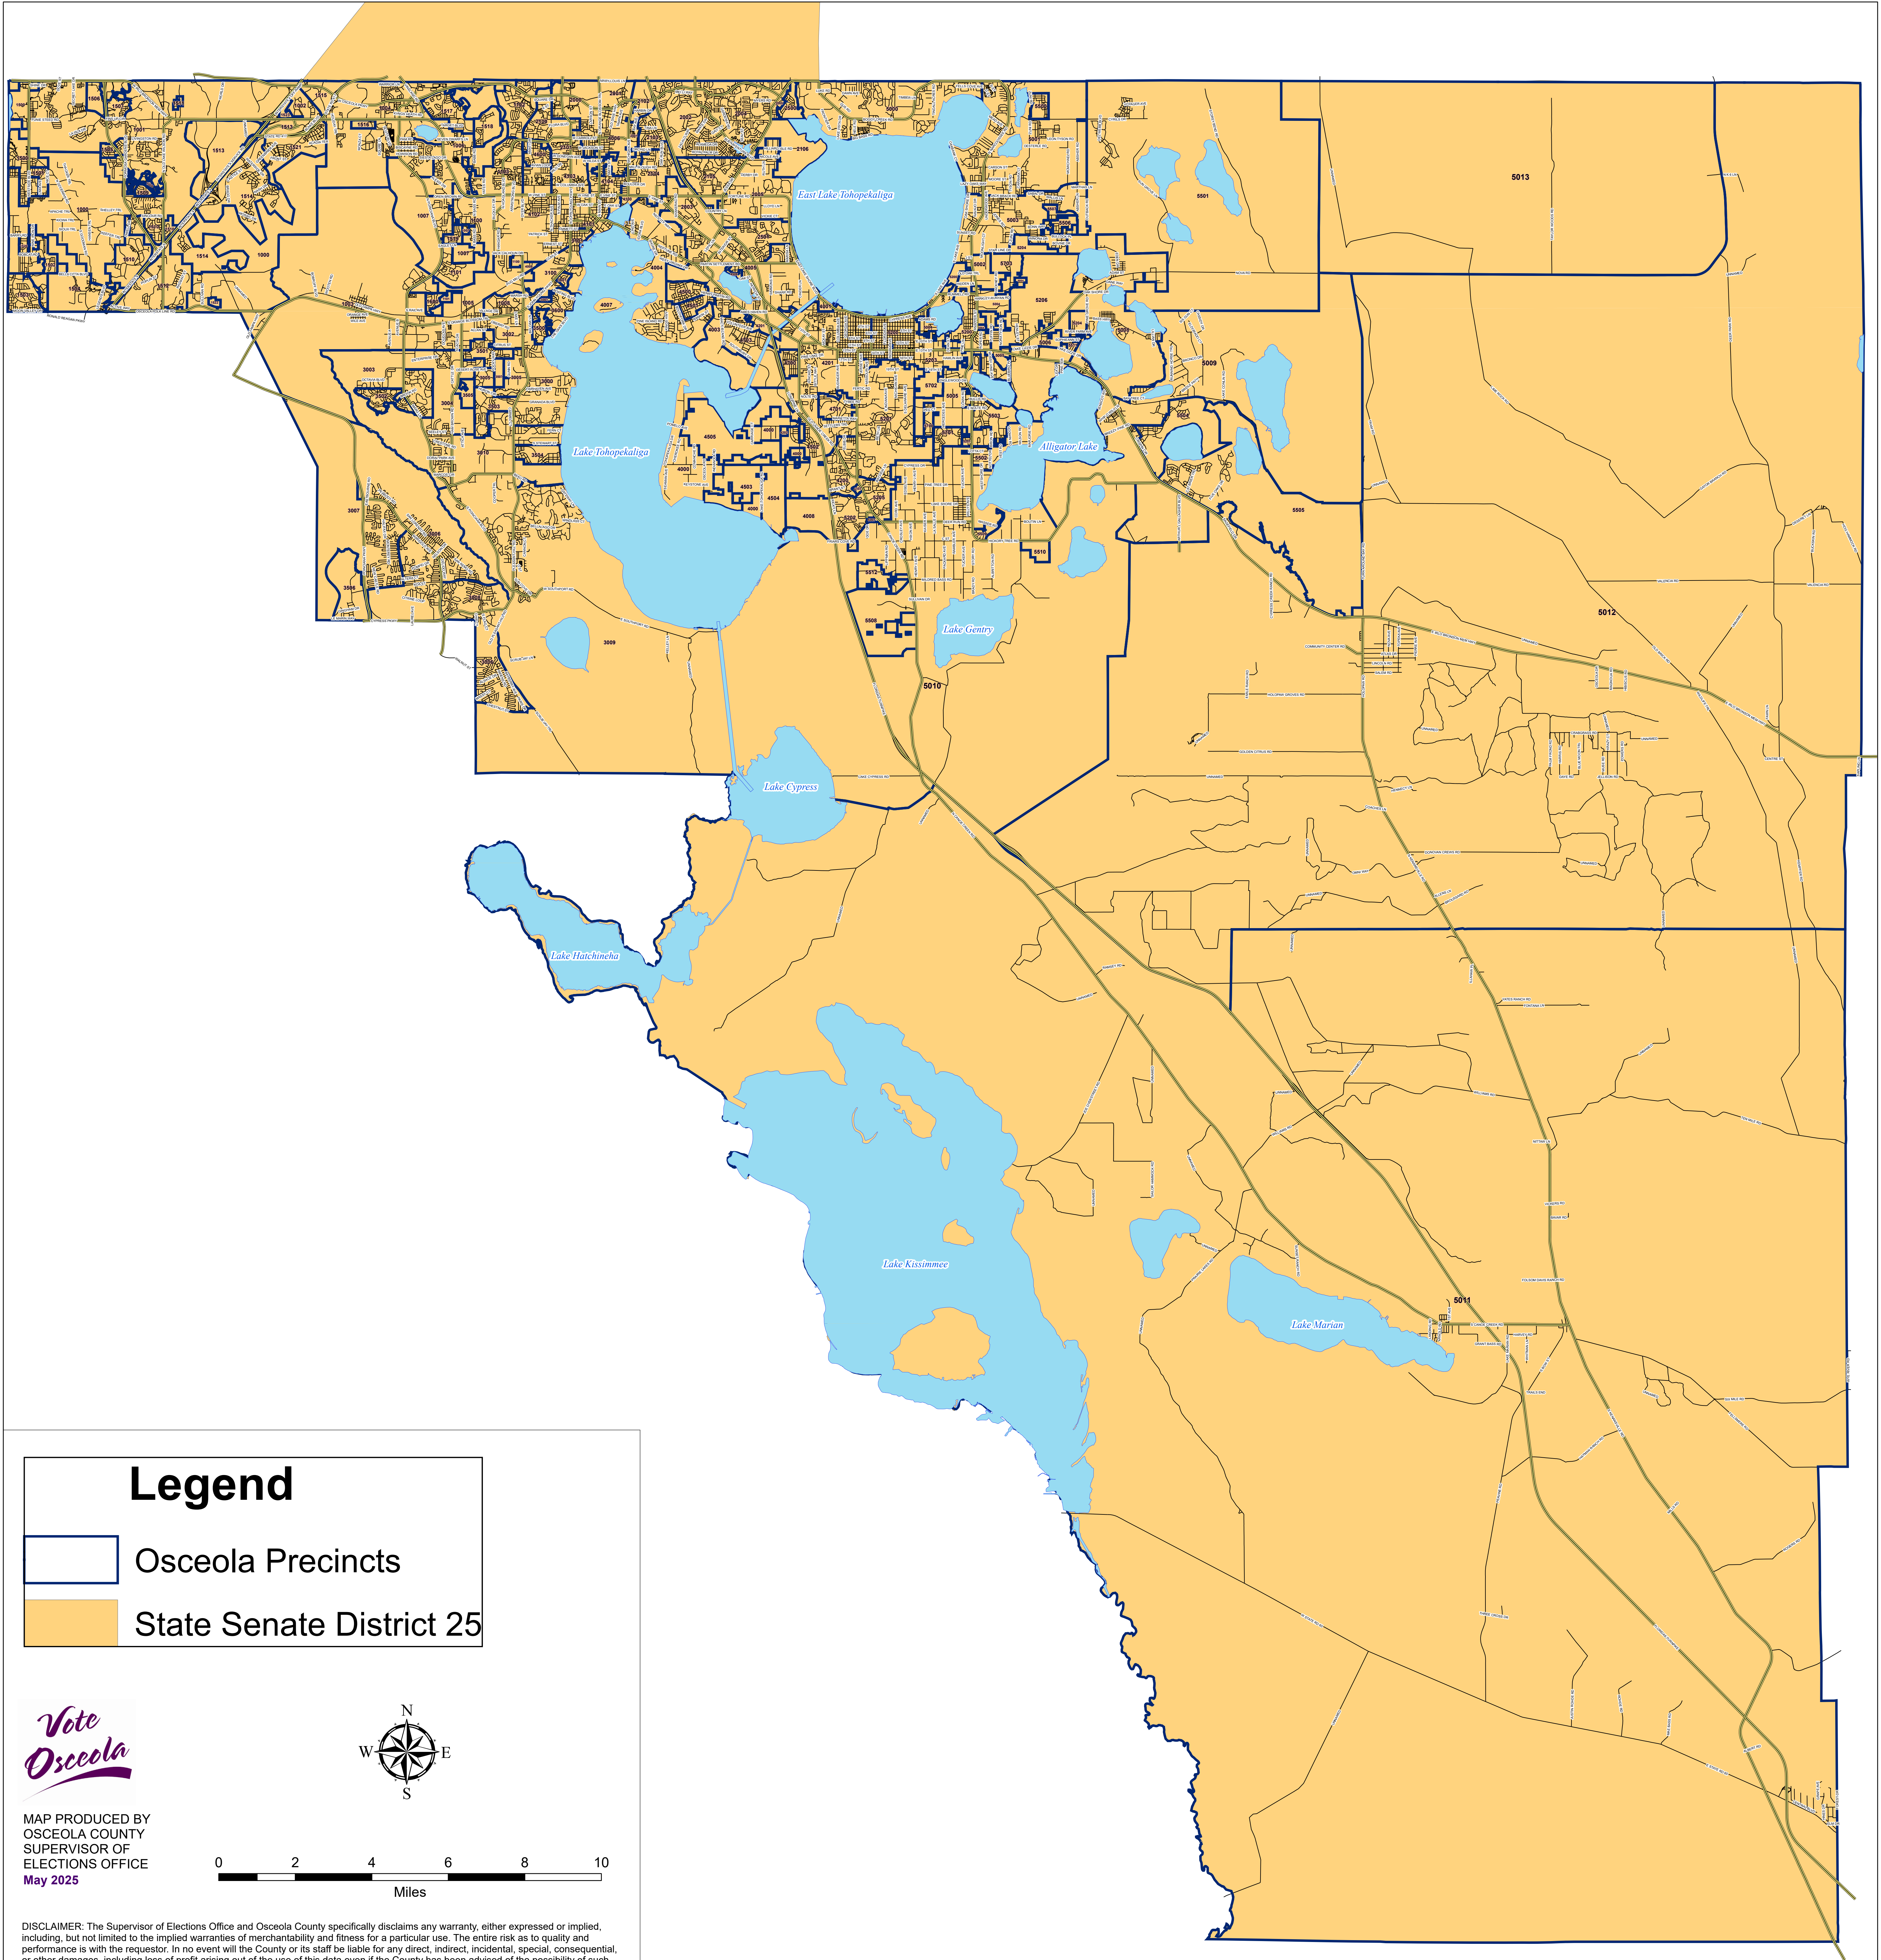

Osceola County Voting Precincts

Legend

- Osceola Precincts
- State Senate District 25

MAP PRODUCED BY
OSCEOLA COUNTY
SUPERVISOR OF
ELECTIONS OFFICE
May 2025