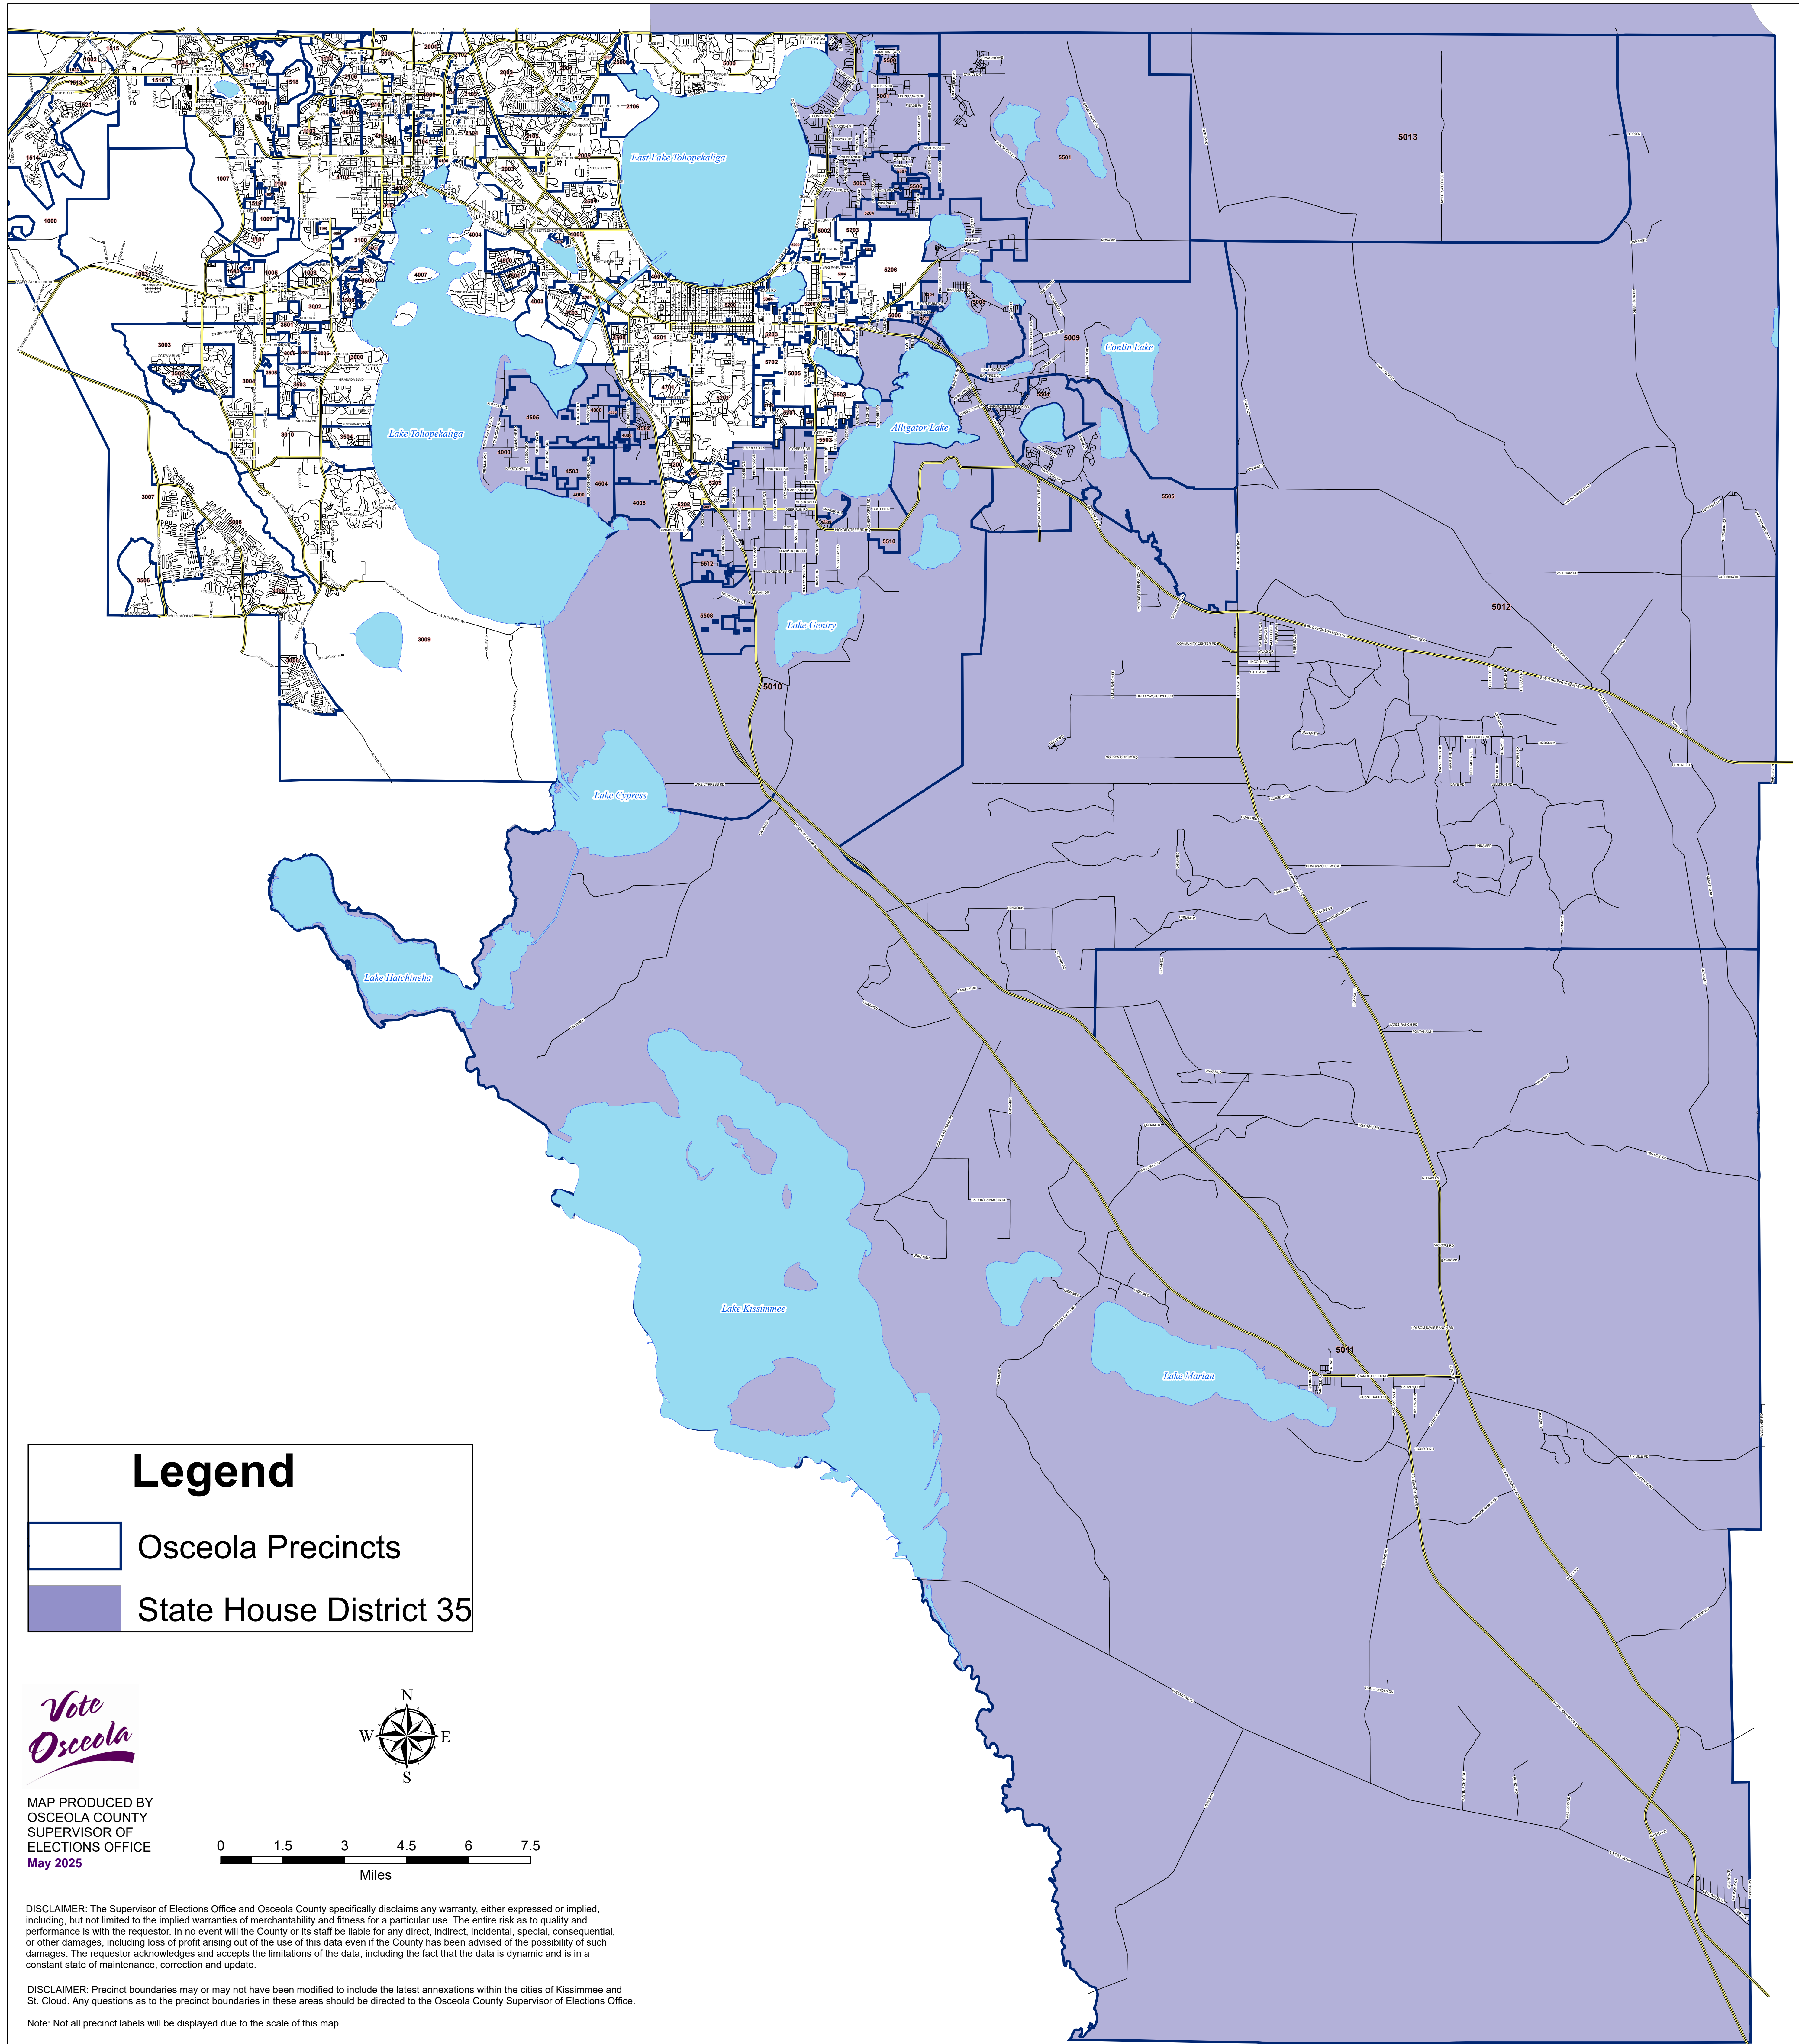

Osceola County Voting Precincts

Legend

- Osceola Precincts
- State House District 35

MAP PRODUCED BY
OSCEOLA COUNTY
SUPERVISOR OF
ELECTIONS OFFICE
May 2025