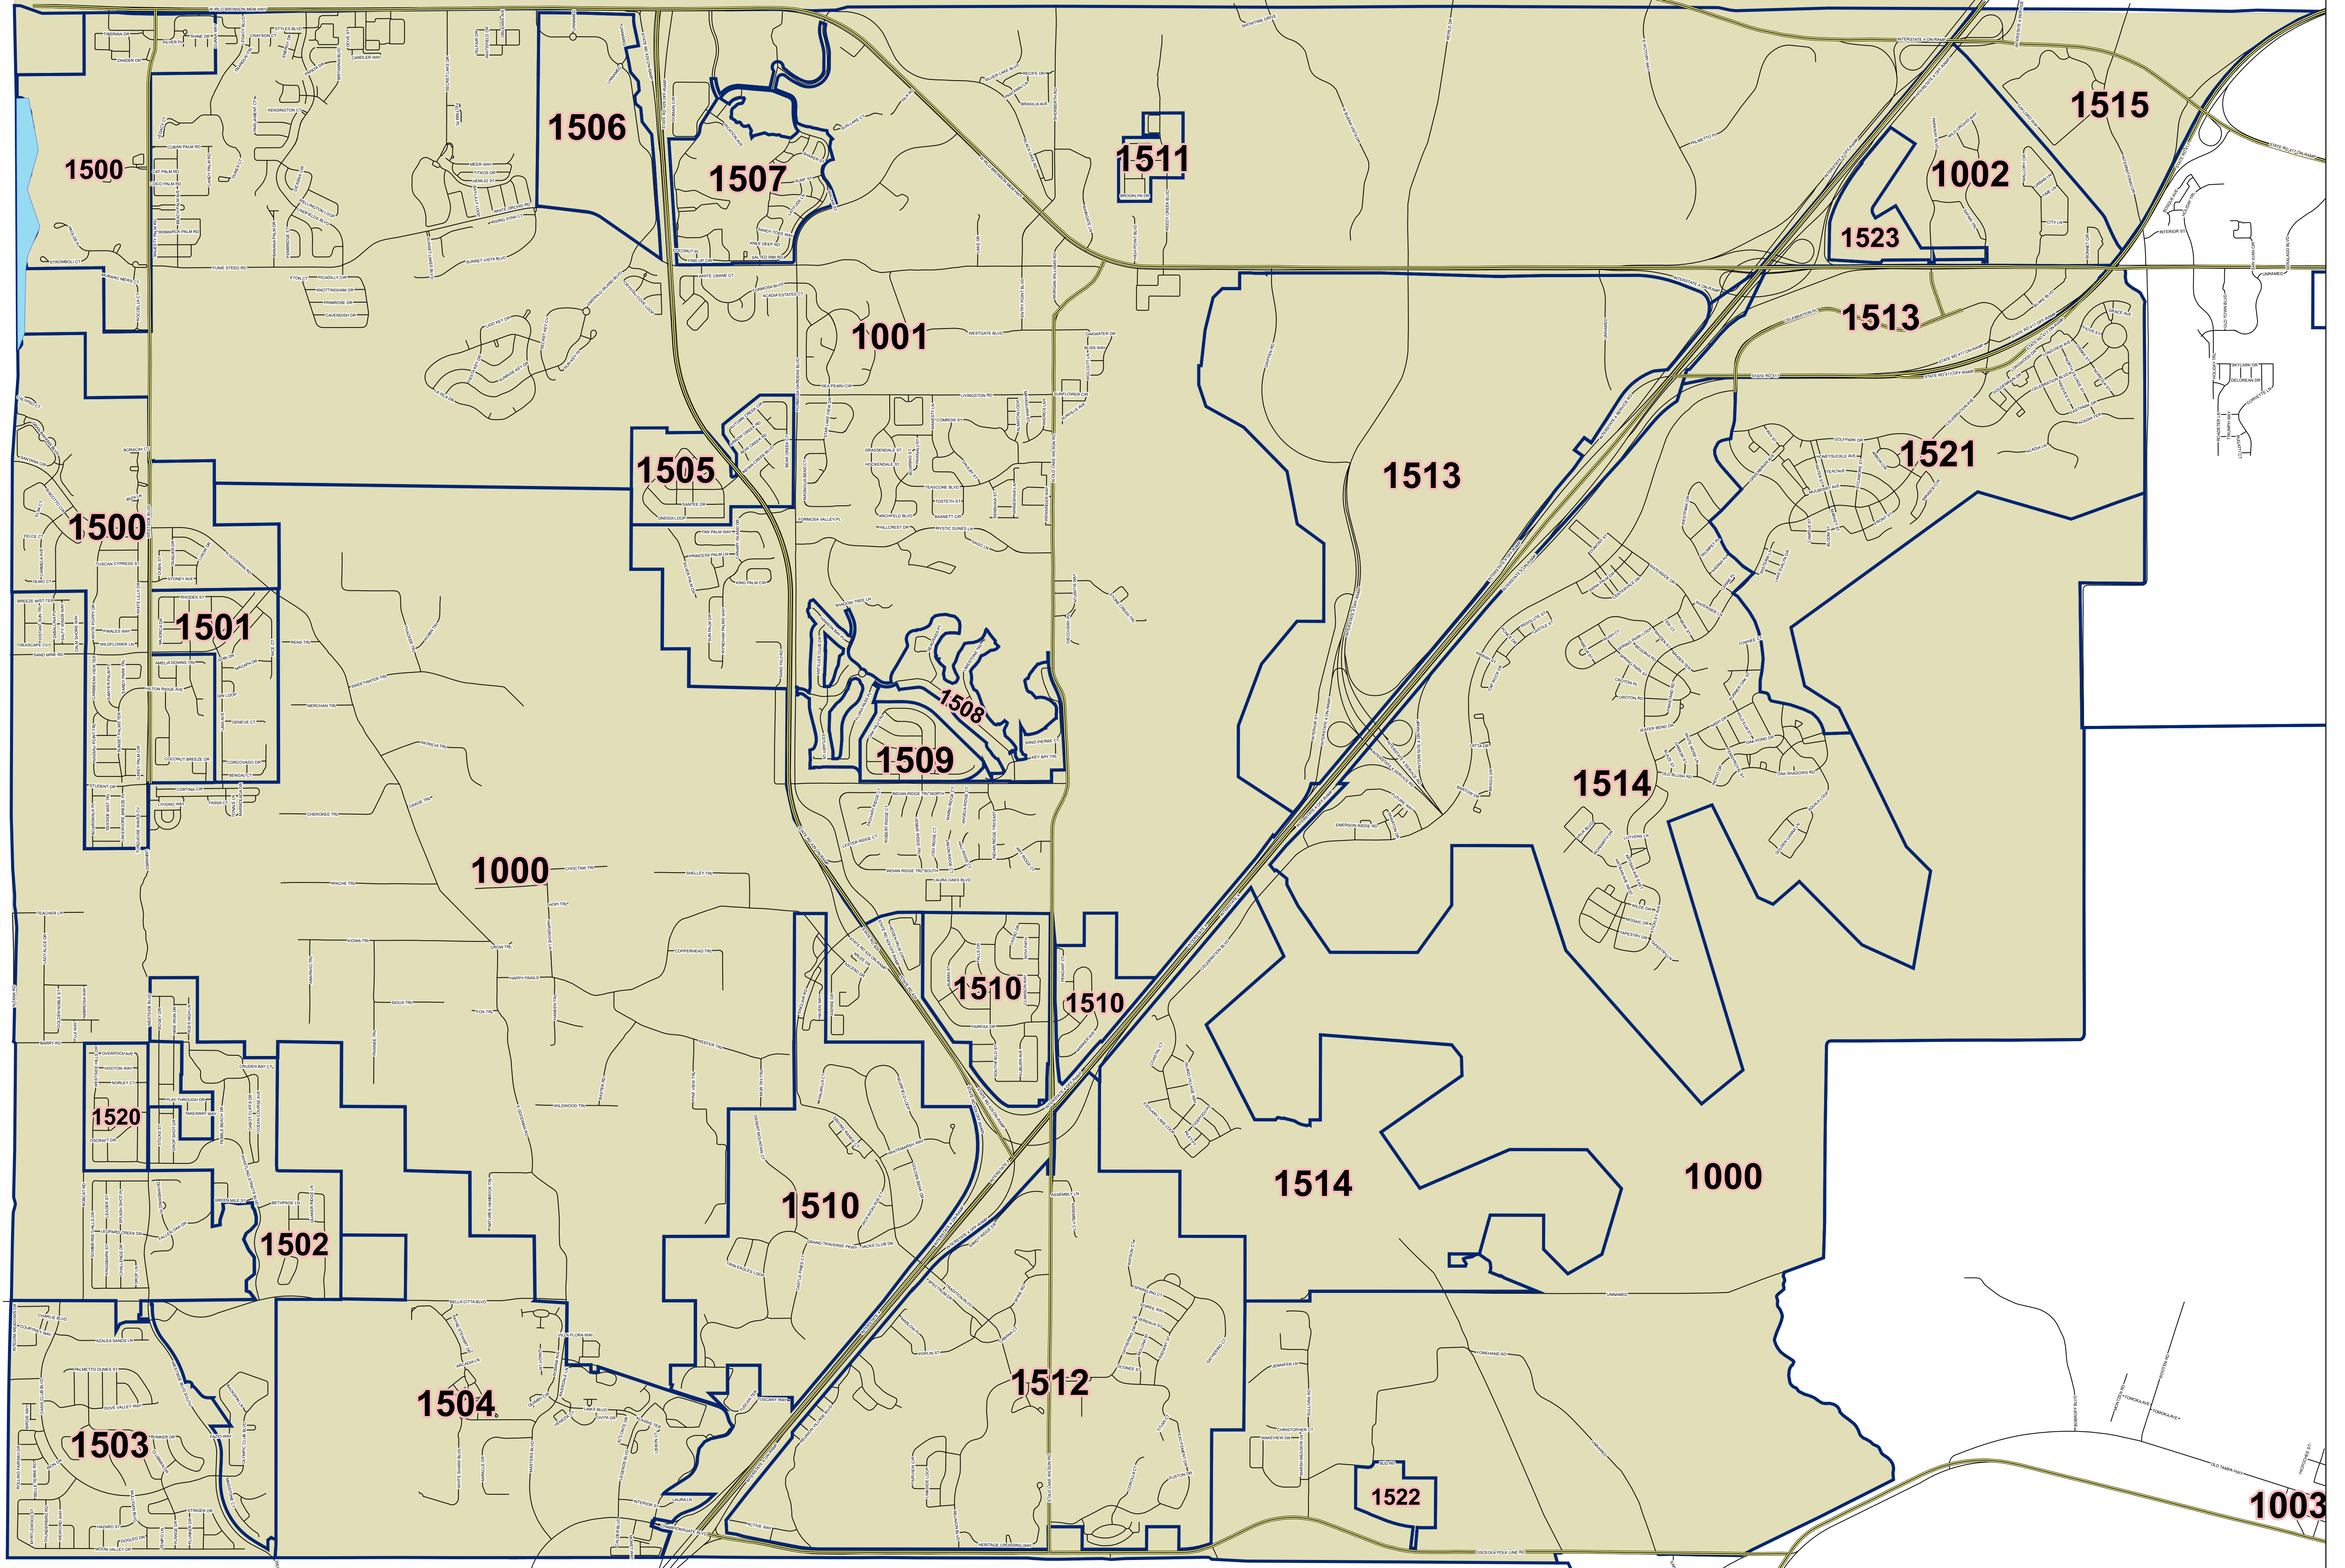

Osceola County Voting Precincts

Legend

- Osceola Precincts
- State House District 45

MAP PRODUCED BY
OSCEOLA COUNTY
SUPERVISOR OF
ELECTIONS OFFICE
May 2025