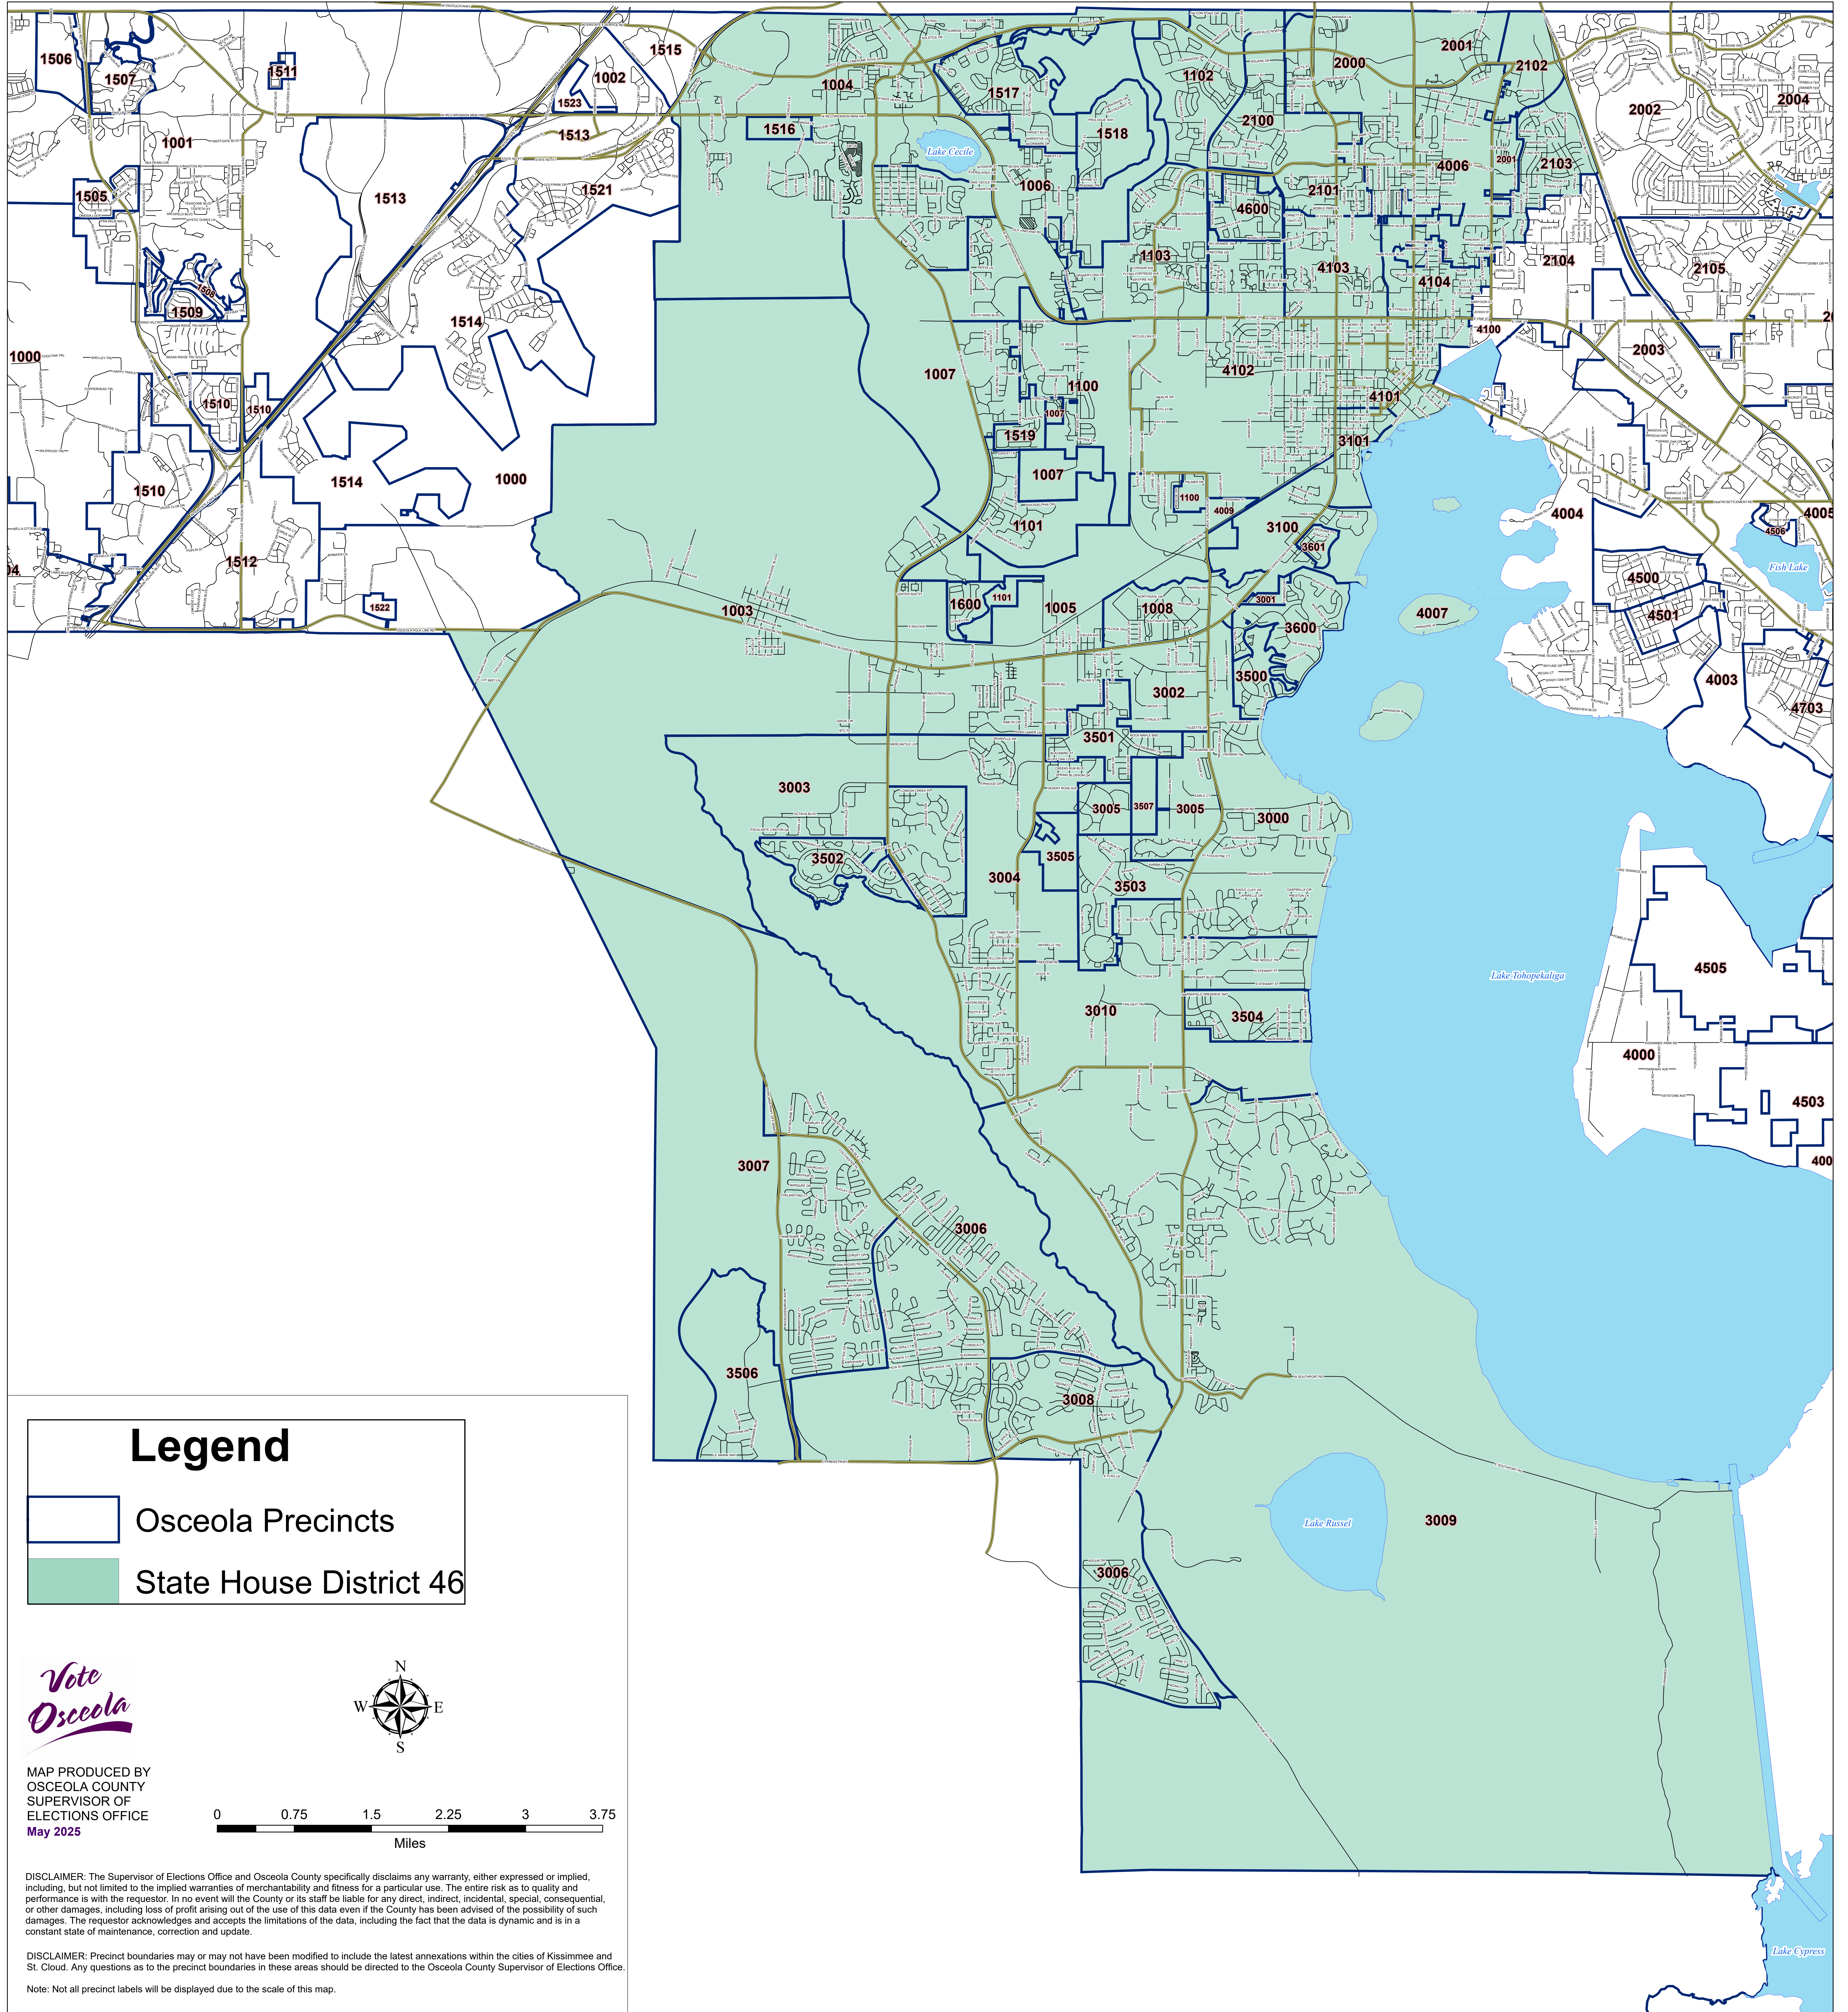

Osceola County Voting Precincts

Legend

- Osceola Precincts
- State House District 46

MAP PRODUCED BY
OSCEOLA COUNTY
SUPERVISOR OF
ELECTIONS OFFICE
May 2025

Note: Not all precinct labels will be displayed due to the scale of this map.